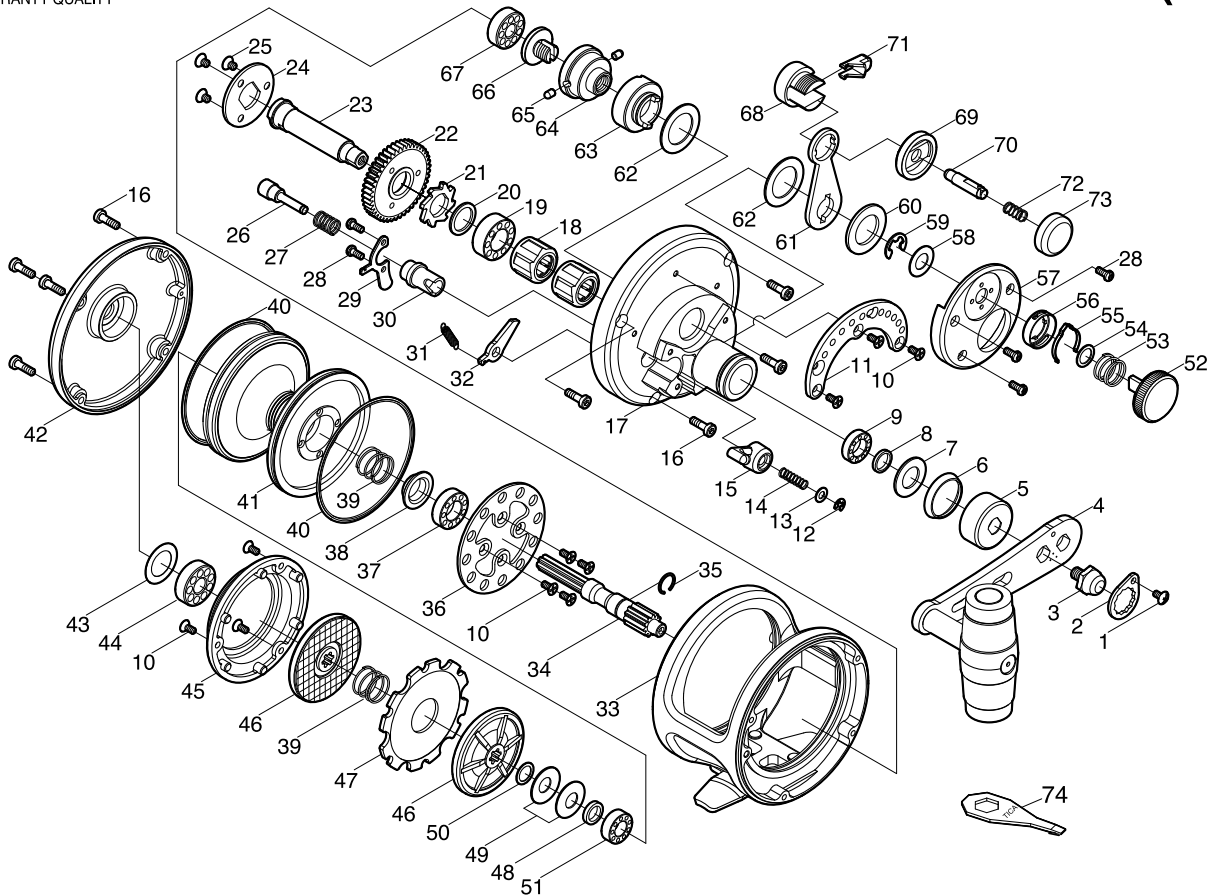

## TICATEAM

**ST358R**  
**ST358R(GOLDEN)**

Please order by parts number, not key number  
 Bitte, Best:-Nr. angeben (Nicht "key" -nr.)  
 Veuillez indiquer le numero de la piece (Non "key" no.)

Key No.	Parts No.	Parts Name	Key No.	Parts No.	Parts Name
1	2E2-006-01	B26M-050 SCREW	41	2S1-324-01	SPOOL
2	2F6-043-01	ROTOR NUT HOLDING PLATE	42	2YF-076-22	LEFT SIDE COVER ASSEMBLY
3	2E3-053-01	HANDLE NUT	43	2W1-163-01	120-188 WASHER
4	2YH-066-01	HANDLE TOTAL ASSEMBLY	44	2Z1-025-05	719-6 BALL BEARING
5	2F5-062-01	DRIVE GEAR SHAFT COVER	45	2F5-112-01	BRAKE DISC COVER
6	2E9-006-01	O RING	46	2YD-039-01	BRAKE DISC ASSEMBLY
7	2W1-154-01	101-180 WASHER	47	2W5-028-01	DRAG PLATE
8	2C1-075-01	COLLAR	48	2C1-072-01	COLLAR
9	2Z1-023-05	814-4 BALL BEARING	49	2L1-006-01	SPRING WASHER
10	2E2-014-02	F26M-060 SCREW	50	2W1-078-01	072-100 WASHER
11	2F5-066-01	DRAG LEVER QUADRANT	51	2Z1-003-05	714-5 BALL BEARING
12	2E5-006-01	E2.5 RETAINER	52	2D1-031-01	PRESET DRAG KNOB
13	2W1-204-01	034-065 WASHER	53	2Q1-089-01	COMPRESSION SPRING
14	2Q1-102-01	CLICK PLUNGER SPRING	54	2W1-182-01	072-100 WASHER
15	2F7-005-01	CLICK SWITCH	55	2L3-035-01	CLICK LEAF SPRING
16	2E2-064-01	H30M-100 SCREW	56	2F8-085-01	CLICK LEAF SPRING HOLDER
17	2YF-039-01	RIGHT SIDE COVER ASSEMBLY	57	2F5-121-01	FIGHTING LEVER COVER
18	2YZ-007-01	ONE-WAY CLUTCH BEARING ASSEMBLY	58	2W1-077-01	075-140 WASHER
19	2Z1-034-05	1019-7 BALL BEARING	59	2E5-018-01	E6.0 RETAINER
20	2W1-152-01	111-146 WASHER	60	2W1-153-01	140-226 WASHER
21	2A3-022-01	RATCHET	61	2D4-013-01	DRAG LEVER
22	2G1-022-01	DRIVE GEAR	62	2W1-074-01	147-226 WASHER
23	2M3-035-01	GEAR SHAFT	63	2A2-022-01	DRAG CAM
24	2F6-039-01	COUPLING PLATE	64	2F8-017-01	BEARING HOLDER
25	2E2-058-01	F30M-045 SCREW	65	2P1-018-01	DRAG CAM PIN
26	2P1-062-01	CLICK PLUNGER	66	2E0-017-01	PRESET SCREW
27	2Q1-078-01	CLICK BUTTON SPRING	67	2Z1-036-05	617-6 BALL BEARING
28	2E2-037-01	A26M-060 SCREW	68	2F8-112-01	CLICK HOLD
29	2F6-038-01	HOLDING PLATE	69	2C1-112-01	SPACER
30	2C1-054-01	CLICK PIN BUSHING	70	2YP-004-01	CLICK PIN ASSEMBLY
31	2Q2-009-01	CLICK PAWL SPRING	71	2S3-014-01	PUSH BUTTON
32	2A4-049-01	ANTI-REVERSE PAWL	72	2Q1-028-01	BUSH BUTTON SPRING
33	2YB-228-01	BODY ASSEMBLY	73	2F5-120-01	BUTTON CAP
34	2G2-136-01	PINION GEAR	74	2X3-004-02	WRENCH
35	2E4-025-01	BEARING RETAINER			
36	2F3-028-01	CLICK PLATE	ST358R(G)	SPECIAL PARTS	
37	2Z1-035-05	917-5 BALL BEARING	2	2F6-043-02	ROTOR NUT HOLDING PLATE
38	2C1-050-01	PRESSURE RELEASE SPRING COLLAR	4	2YH-066-02	HANDLE TOTAL ASSEMBLY
39	2Q1-068-01	DRAG SPRING	17	2YF039-02	RIGHT SIDE COVER ASSEMBLY
40	2E9-011-01	WATER PROOF RING	33	2YB-228-02	BODY ASSEMBLY
			42	2YF-076-23	LEFT SIDE COVER ASSEMBLY