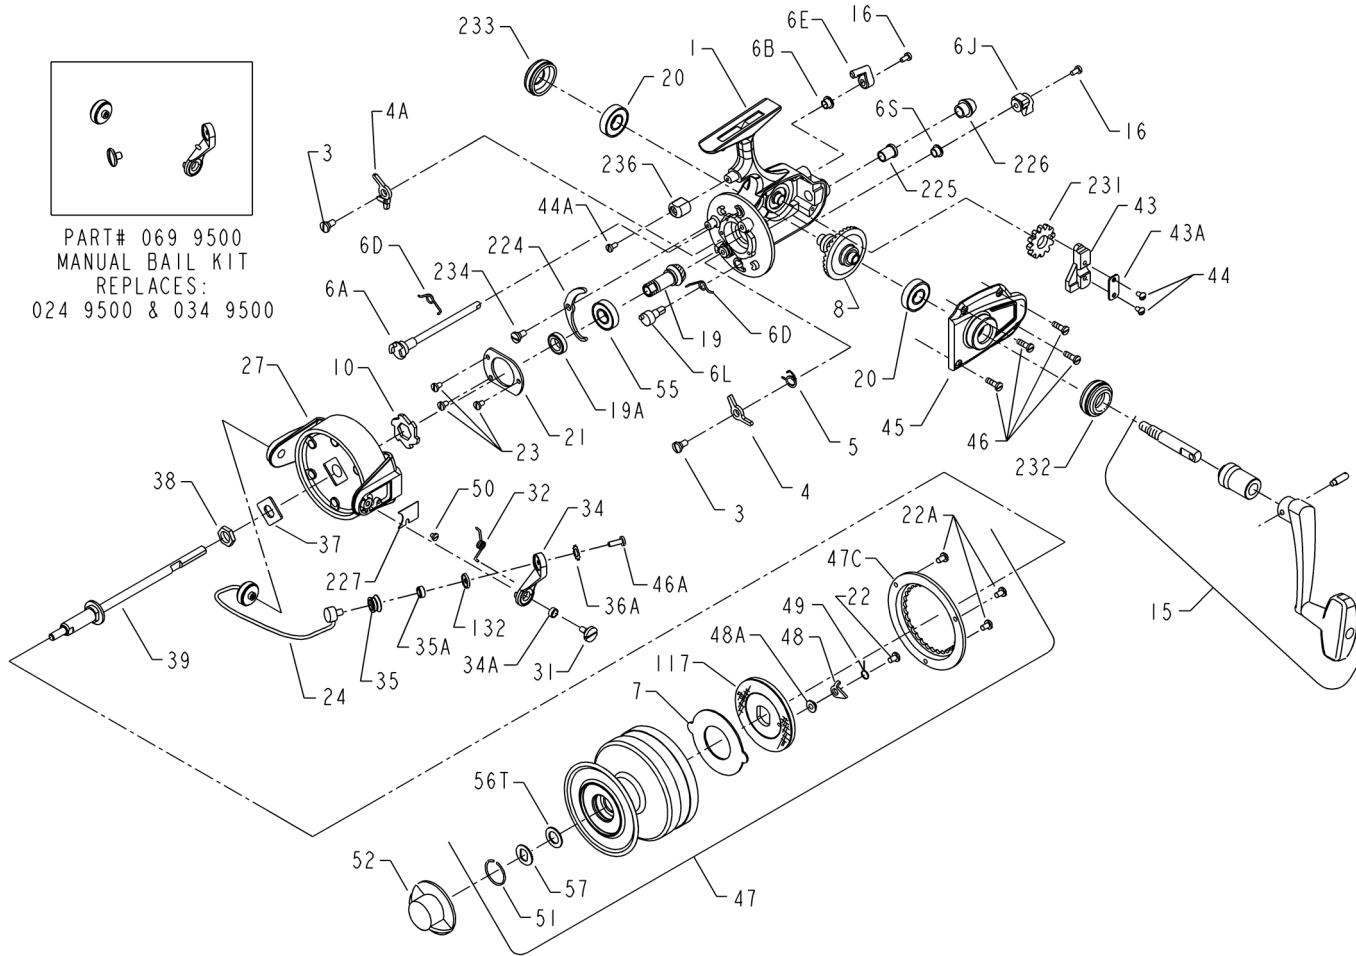

**PARTS LIST FOR MODEL 9500SS**

PART# 069 9500  
MANUAL BAIL KIT  
REPLACES:  
024 9500 & 034 9500

**KEY  
NO.**

**DESCRIPTION**

**PART  
NO.**

15	Handle Assembly	015N950M
16	Eccentric Screw (2 req.)	016 910
19	Pinion	019N9500
19A	Pinion Spacer	019A9500
20	Ball Bearing (2 req.)	020 704
21	Bearing Cover	021 9500
22	Spool Click Screw	022 9500
22A	Drag Cover Screw (3 req.)	022A9500
23	Bearing Cover Screw (3 req.)	023 750
24	Bail Wire	024 9500
27	Rotor	027 9500
31	Bail Arm Screw	031 750M
32	Bail Arm Spring	032 750
34	Bail Arm	034 9500
34A	Bail Arm Bushing	034A750
35	Line Roller	035 9500
35A	Line Roller Bearing	035A706
36A	Lock Washer	036A750
37	Rotor Washer	037 9500
38	Rotor Nut	038 9500
39	Spool Shaft	039 9500
43	Spool Block	043 9500
43A	Crosswind Block Plate	043A750
44	Crosswind Block Screw (2 req.)	044 750
44A	Trip Bumper Screw	044 750
45	Housing Cover	045 9500
46	Housing Cover Screw (4 req.)	046 9500
46A	Bail Stud Screw	046A9500
47	Spool (Complete)	047 9500
47C	Drag Cover	047C9500
48	Click Tongue	048 9500
48A	Click Tongue Washer	048A9500
49	Click Tongue Spring	049 9500
50	Bail Spring Cover Screw	050 712
51	Retaining Ring	051 704
52	Drag Knob	052 9500
55	Ball Bearing	055 050
56T	Drag Washer (Teflon®)	056T704
57	Drag Washer Keyed	057 704
69	Manual Bail Kit (Optional)	069 9500
117	Drag Washer/Drive Plate	117 9500
132	Roller Washer	132 706
224	Transfer Lever	224 750
225	Crosswind Shaft Bushing	225 9500
226	Bushing Cap Screw	226 9500
227	Bail Spring Cover	227 9500
231	Crosswind Gear	231 9500
232	Bearing Cover (Open)	232 750
233	Bearing Cover (Closed)	233 750
234	Transfer Lever Screw	234 750
236	Trip Bumper	236 750