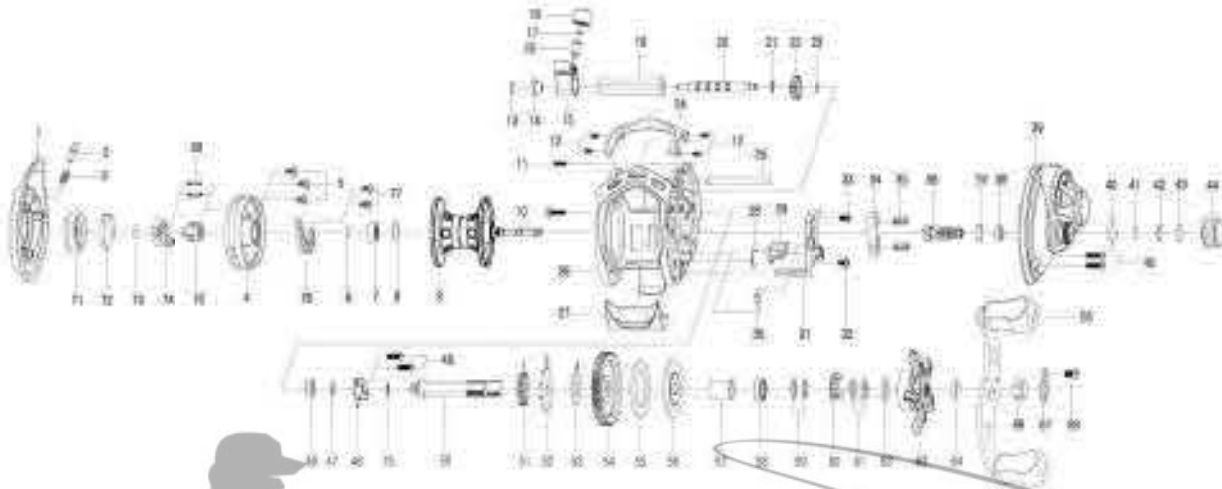

CERROS

CR-266V

MIKE'S REEL REPAIR

Key No.	Part No.	Part Name	Key No.	Part No.	Part Name
1	6K263900	Palm Side Cover Assembly	39	6K131665	Gear Side Cover Assembly
2	6K124801	Lock Pin	40	6K175501	O-Ring
3	6K914401	Coil Spring	41	6K027001	Washer
4	6K271901	Spool Cover	42	6K178805	Collar
5	6K509702	Screw	43	6K177001	Washer
6	6K027001	Washer	44	6K154309	Tension Nut
7	6K474505	Ball Bearing	45	6K311315	Screw
8	6K468301	Ring	46	6K170601	Ball Bearing
9	6K279803	Spool Assembly (1 Ball bearing)	47	63201402	Retainer
10	6K311315	Screw	48	6K134901	Bearing Plate
11	6K311314	Screw	49	6K398604	Screw
12	6K155601	Screw	50	6K093603	Gear Metal
13	6B336801	Retainer	51	6K258101	Gear
14	6K456801	Bush	52	6K893602	Ratchet
15	6K238002	Level Wind Assembly	53	6K027101	Washer
16	6K256501	Level Wind Pin	54	6K131301	Drive Gear
17	6K148801	Washer	55	6K039905	Washer-L
18	6K704403	Level Wind Nut	56	6K040001	Washer-D
19	6K456403	Pipe	57	6K859205	Bush
20	6K095604	Worm Shaft	58	6K562201	Ball Bearing
21	6E096503	Washer	59	6K177302	Washer
22	6K489301	Worm Pinion	60	6K259201	Leaf Spring Assembly
23	6B336801	Retainer	61	6K027201	Spring Washer
24	6K130817	Hood	62	6K193601	Washer
25	6K930403	Pillar	63	6K1339A3	Star Drag
26	6K130329	Frame Assembly	64	6K199101	Washer
27	6K977206	Thumb Bar Assembly	65	6K284505	Handle Assembly (4 Ball bearing)
28	6K118001	Kick Lever Spring	66	6K047102	Handle Nut
29	6K130601	Kick Lever	67	6K005002	Handle Nut Retainer
30	6K093401	Clutch Cam Spring	68	63520407	Screw
31	6K130701	Clutch Cam	69	6K100501	Coil Spring
32	6K723502	Screw	70	6K284701	Slide Cam-A
33	6K723502	Screw	71	6K0446A1	Control Dial
34	6K093701	Clutch	72	6K974701	Leaf Spring
35	6K942601	Coil Spring	73	6K180201	O-Ring
36	6K131001	Pinion	74	6K137901	Slide Cam-B
37	6K170701	Ring	75	6E096501	Washer
38	6K304001	Ball Bearing	76	6K102301	Magnet Holder Assembly
			77	6K047001	Tap Screw