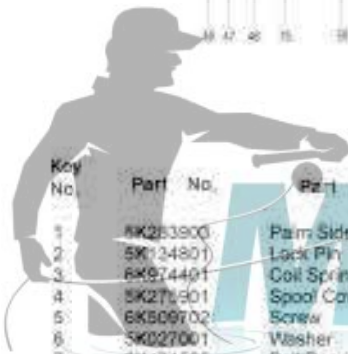

CERROS

CR-266V

MIKE'S REEL REPAIR

Key No.	Part No.	Part Name	Key No.	Part No.	Part Name
1	6K263900	Palm Side Cover Assembly	39	6K131665	Gear Side Cover Assembly
2	6K124801	Lock Pin	40	6K175501	O-Ring
3	6K914401	Coil Spring	41	6K027001	Washer
4	6K271901	Spool Cover	42	6K178805	Collar
5	6K509702	Screw	43	6K177001	Washer
6	6K027001	Washer	44	6K154309	Tension Nut
7	6K474505	Ball Bearing	45	6K311315	Screw
8	6K468301	Ring	46	6K170601	Ball Bearing
9	6K279803	Spool Assembly (1 Ball bearing)	47	63201402	Retainer
10	6K311315	Screw	48	6K134901	Bearing Plate
11	6K311314	Screw	49	6K398604	Screw
12	6K155601	Screw	50	6K093603	Gear Metal
13	6B336801	Retainer	51	6K258101	Gear
14	6K456801	Bush	52	6K893602	Ratchet
15	6K238002	Level Wind Assembly	53	6K027101	Washer
16	6K256501	Level Wind Pin	54	6K131301	Drive Gear
17	6K148801	Washer	55	6K039905	Washer-L
18	6K704403	Level Wind Nut	56	6K040001	Washer-D
19	6K456403	Pipe	57	6K859205	Bush
20	6K095604	Worm Shaft	58	6K562201	Ball Bearing
21	6E096503	Washer	59	6K177302	Washer
22	6K489301	Worm Pinion	60	6K259201	Leaf Spring Assembly
23	6B336801	Retainer	61	6K027201	Spring Washer
24	6K130817	Hood	62	6K193601	Washer
25	6K930403	Pillar	63	6K1339A3	Star Drag
26	6K130329	Frame Assembly	64	6K199101	Washer
27	6K977206	Thumb Bar Assembly	65	6K284505	Handle Assembly (4 Ball bearing)
28	6K118001	Kick Lever Spring	66	6K047102	Handle Nut
29	6K130601	Kick Lever	67	6K005002	Handle Nut Retainer
30	6K093401	Clutch Cam Spring	68	63520407	Screw
31	6K130701	Clutch Cam	69	6K100501	Coil Spring
32	6K723502	Screw	70	6K284701	Slide Cam-A
33	6K723502	Screw	71	6K0446A1	Control Dial
34	6K093701	Clutch	72	6K974701	Leaf Spring
35	6K942601	Coil Spring	73	6K180201	O-Ring
36	6K131001	Pinion	74	6K137901	Slide Cam-B
37	6K170701	Ring	75	6E096501	Washer
38	6K304001	Ball Bearing	76	6K102301	Magnet Holder Assembly
			77	6K047001	Tap Screw