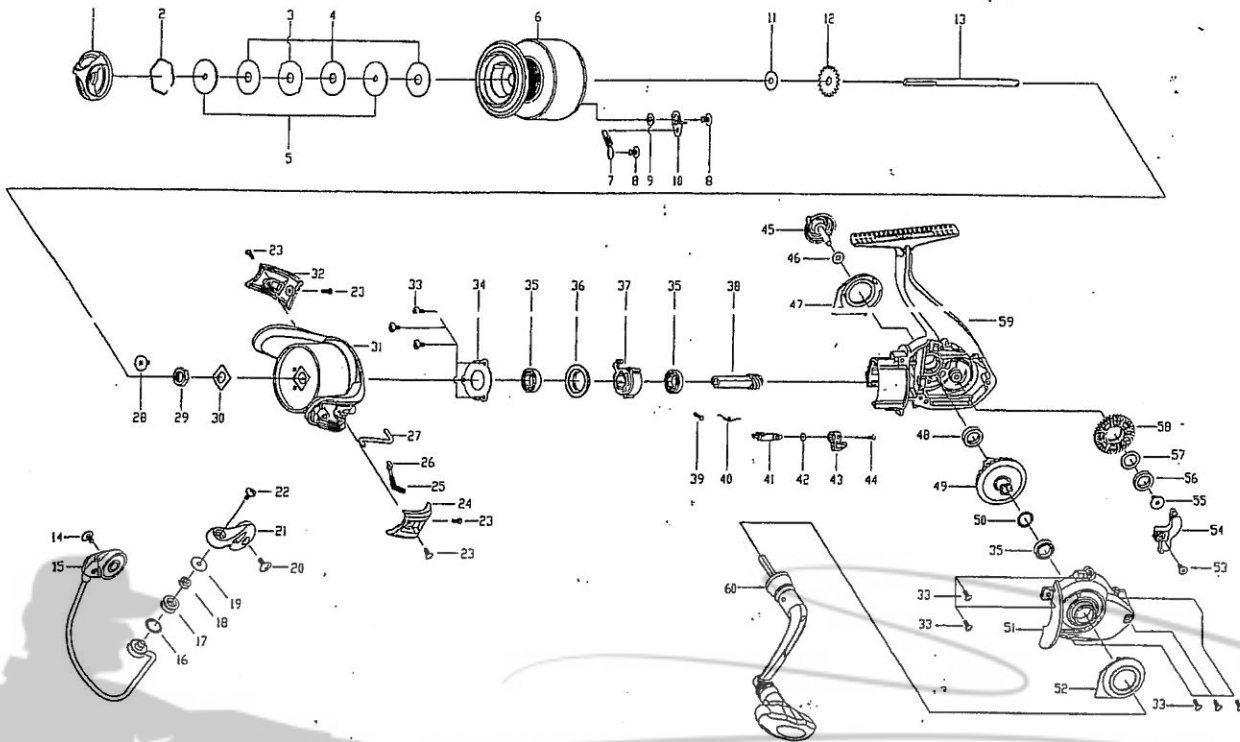

AVOCET II S-6000F

PARTS LIST OF AVOCET II S6000F

ITEM#	DESCRIPTION	AVOCET II S6000F	ITEM#	DESCRIPTION	AVOCET II S6000F	ITEM#	DESCRIPTION	AVOCET II S6000F
1	DRAG KNOB ASSY	1137210	23	SCREW	1133831	46	"O" RING	1133855
2	RETAINER RING	1134561	24	ROTOR COVER	1137224	47	BODY ACCENT RING	1137238
3	EARED WASHER	1152504	25	SPRING	1137225	48	BUSHING	1137239
4	WASHER	1137212	26	BAIL LEVER	1137226	49	DRIVE GEAR	1137240
5	KEY WASHER	1152505	27	KICK LEVER	1137227	50	WASHER	1134797
6	SPOOL ALUM ASSY	1137214	28	SCREW	1133837	51	BODY COVER	1137241
7	CLICK SPRING	1133816	29	NUT	1152492	52	BODY COVER ACCENT RING	1137242
8	SCREW	1133817	30	WASHER	1134786	53	SCREW	1133863
9	BUSHING	1133818	31	ROTOR	1137228	54	SLIDER	1137243
10	CLICK GEAR	1133819	32	ROTOR COVER	1137229	55	SCREW	1134126
11	CLICK GEAR WASHER	1133820	33	SCREW	1137230	56	BUSHING	1134127
12	CLICK GEAR	1137218	34	BALL BEARING RETAINER	1137231	57	WASHER	1137245
13	MAIN SHAFT	1137219	35	BALL BEARING	1134798	58	OSCILLATION GEAR	1137246
14	SCREW	1137220	36	BALL BEARING HOLDER	1137232	59	BODY	1137247
15	BAIL ASSY	1152491	37	ONE WAY CLUTCH BEARING	1137233	60	HANDLE ASSY	1152493
16	WASHER	1133825	38	PINION GEAR	1137234			
17	LINE ROLLER	1133826	39	SPRING	1133848			
18	BUSHING	1133827	40	OWC BEARING SPRING	1133849			
19	LINE ROLLER WASHER	1133828	41	ANTI-REVERSE LEVER	1137235			
20	SCREW	1137222	42	WASHER	1133851			
21	BAIL ARM	1137223	43	ANTI-REVERSE BUTTON	1143548			
22	SCREW	1133830	44	SCREW	1133853			
			45	HANDLE SCREW CAP	1137237			

DIFFERENT BAIL AND GRAPHITE HANDLE Base