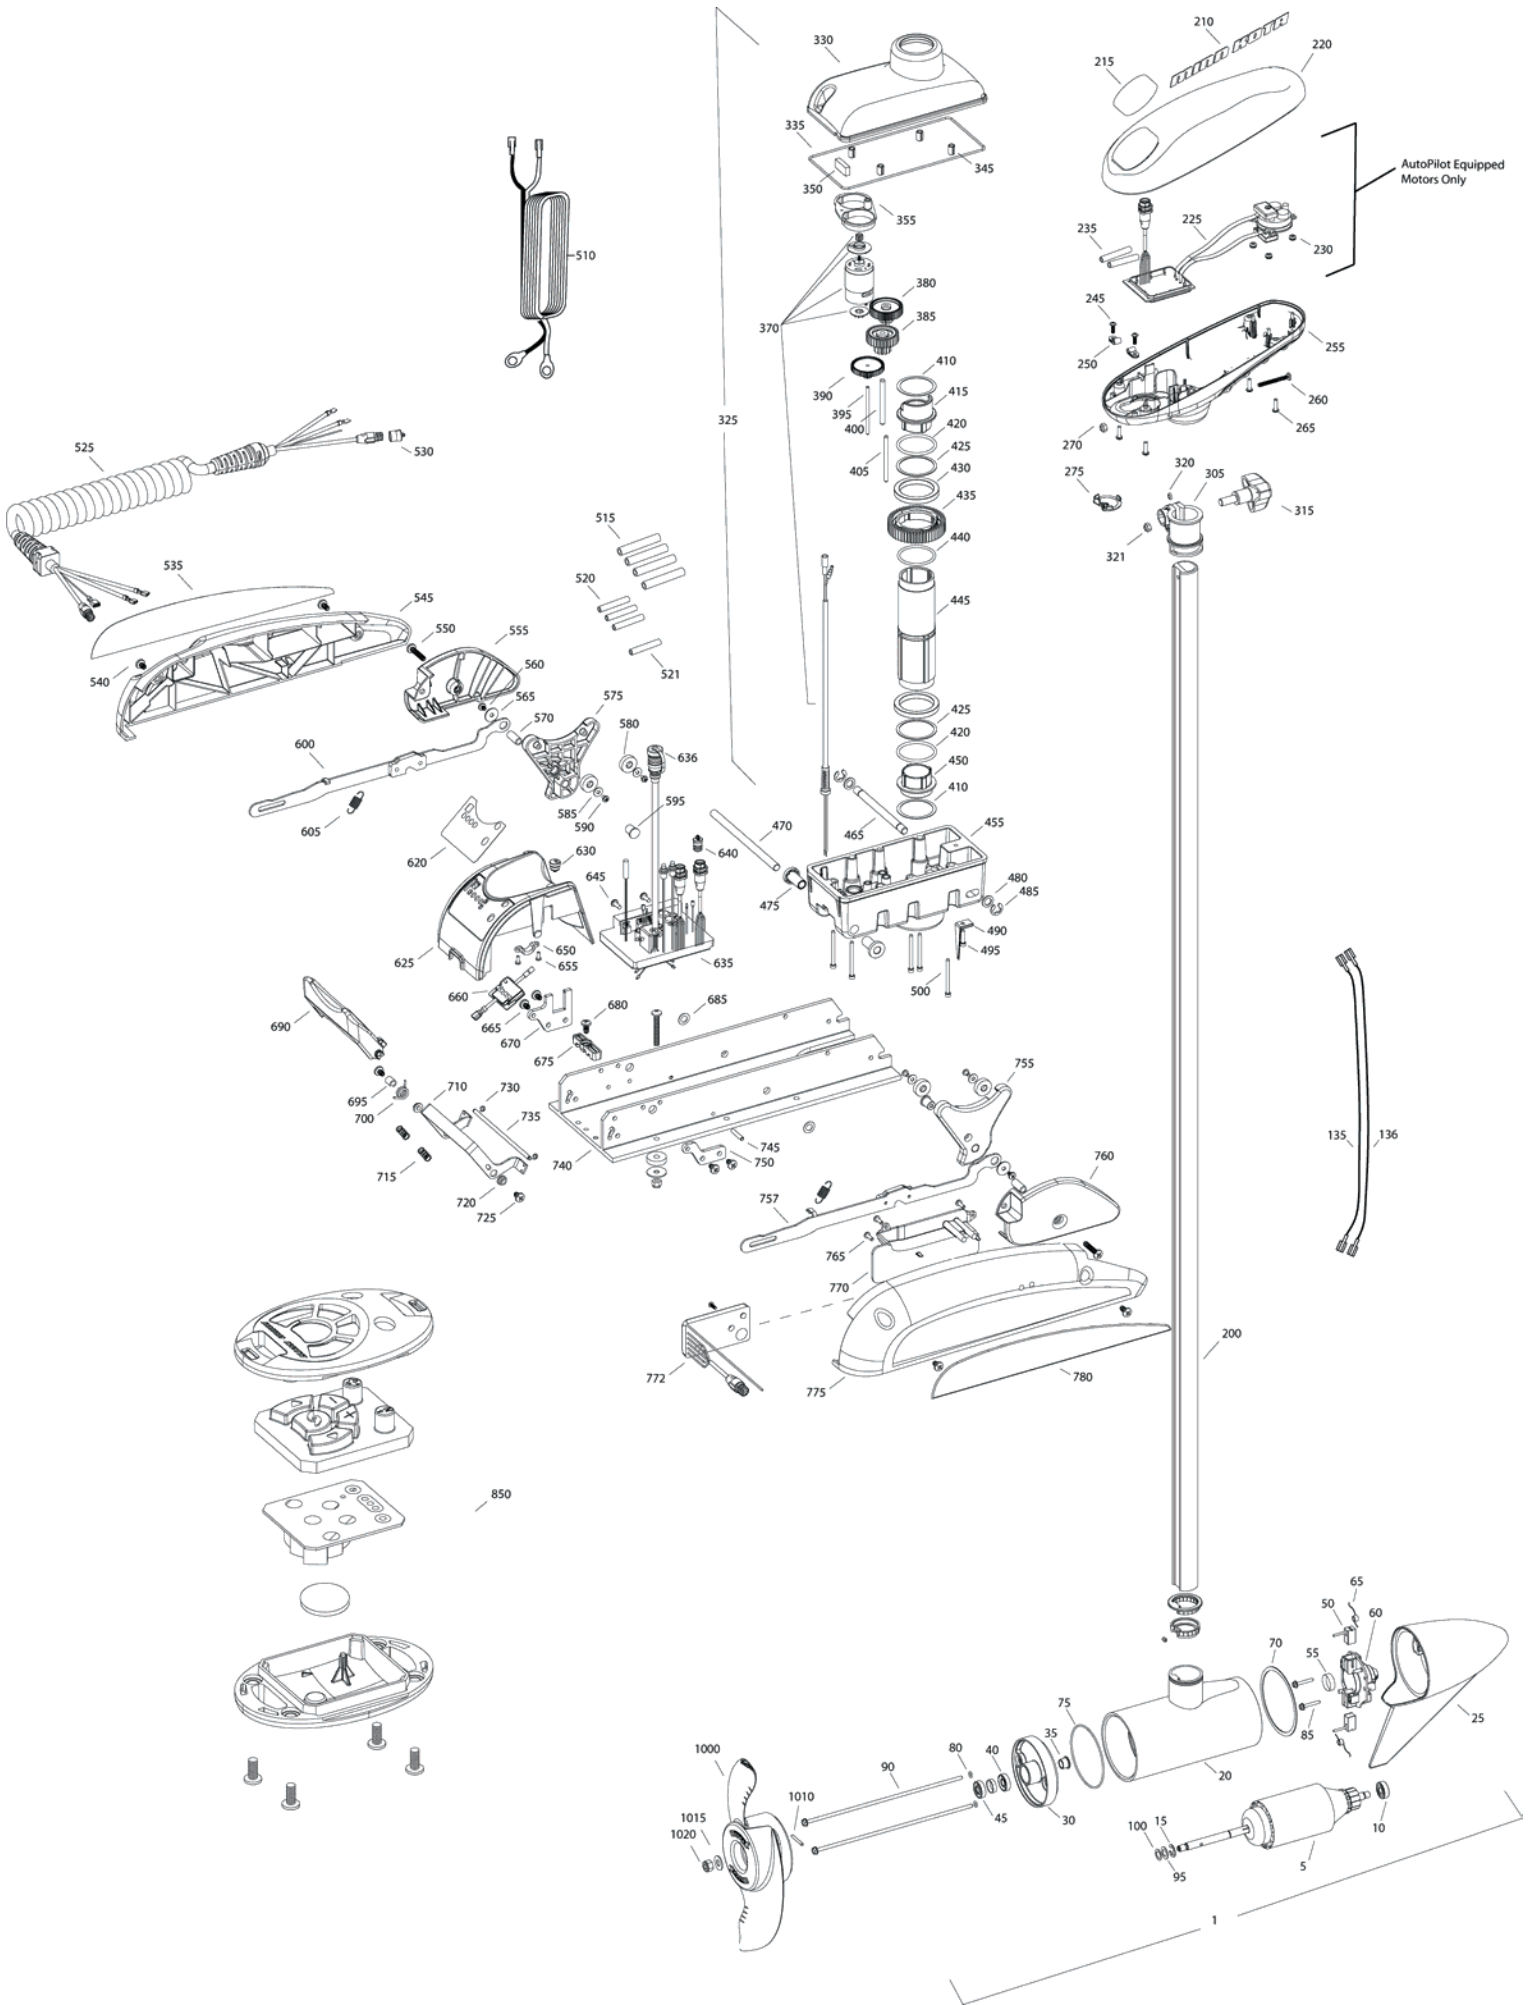

**RIPTIDE 55 ST**  
**55 LBS THRUST**  
**12 VOLT 50 AMPS**  
**48" & 54" SHAFT**

for use with "K" serial numbers  
2-year warranty from the date of purchase

Item	P/N	Description	Qty	Item	P/N	Description	Qty	Item	P/N	Description	Qty
1	2779030	12V Motor 48" SW	1	380	2302255	Gear, cluster 3rd stage	1	640	2320203	Cap, dust, control board	1
	2779031	12V Motor 54" SW	1	385	2302250	Gear, cluster 2nd stage	1	645	2323406	Screw, 10-24 x	2
5	2-100-146	Armature assembly	1	390	2302245	Gear, cluster 1st stage	1	650	2321315	Holder, connector	1
10	140-010	Bearing	1	395	2302610	Shaft, gear 1st stage	1	655	2332103	Screw, 6-20 x .375	2
15	788-015	Retaining ring	1	400	2302620	Shaft, gear 3rd stage	1	660	2074080	Battery meter, 12v	1
20		Included in #200 assembly		405	2302615	Shaft, gear 2nd stage	1	665	2323402	Screw, 1/4-20 x .375	4
25	421-350	Brush end housing assembly STD	1	410	2321704	Washer, thrust	2	670	2321941	Bracket, strain relief	1
30	2-400-337	Plain end housing assembly	1	415	2321515	Liner, output tube	1	675	2321310	Strain relief, wire	1
35	144-049	Flange bearing	1	420	2324608	O-ring, 224	2	680	2323405	Screw, 1/4-20 x .5	1
40	880-003	Seal	1	425	2321720	Shim, O-ring	2	685	2333100	Speed nut, .375	2
45	880-006	Seal with shield	1	430	2327308	Bearing, ball sealed	2	690	2320216	Handle, release cover	1
50	188-036	Brush	2	435	2322200	Gear, output	1	695	2301700	Bushing,	1
55	725-050	Paper tube	1	440	2324601	O-ring, output gear	1	700	2322701	Spring, release handle	1
60	738-036	Brush plate assembly	1	445	2322030	Tube, output machined	1	710	2320401	Handle, release SW	1
65	975-040	Brush spring	2	450	2321510	Collar, drive, bottom	1	715	2322712	Spring, release handle	2
70	337-036	Gasket	1	455	2326507	Steering housing, Bottom	1	720	2322604	Bushing, handle	2
75	701-081	O-ring, motor	1	460	2320605	Leadwire, Steering	1	725	2332104	Screw, 1/4-20 x .625	2
80	701-008	O-ring, thru-bolt	2	465	2322601	Pin, latch, SS	1	730	2323000	E-clip, 3/16, SS	2
85	830-007	Screw, 8-32	2	470	2322603	Pin, pivot, SS	1	735	2322607	Pin, follower, handle	1
90	830-008	Thru-bolt	2	475	2327310	Bushing, pivot pin	2	740	2321902	Base extrusion, machined	1
95	990-067	Washer, steel	2	480	2321702	Washer, flat .375	2	745	2322912	Spring pin,	2
100	990-070	Washer, nylatron	2	485	2263011	E-ring .375	2	750	2321951	Bracket, sideplate	1
135	640-009	Leadwire, black	1	490	2322702	Spring, latch pin	2	755	2323910	Ramp, 3 5/8" right	1
136	640-108	Leadwire, red	1	495	2323410	Screw, 8-32 x .75	1	757	2994201	Arm, release, Right	1
200	2779305	Tube, composite 54" SW	1	500	2323408	Screw, 8-32 x 2	7	760	2321920	Skid, right	1
205		Included in #200 assembly		510	2090651	Leawire, 10 ga	1	765	2301310	Screw, 8-18 x .5	3
210	2325666	Decal, cover	2	515	2305403	Shrink tube - .5 ID x 1.0 Adhesive	4	770	2370221	Cover, access, SW	1
215	2325685	Decal, ctrl box 55 RT	1	520	2305410	Shrink tube - .315 OD x 2.25"	3	772	2374090	Copilot Receiver Board	1
	2325682	Decal, ctrl box 55 RT Autopilot	1	521	2305415	Shrink tube - .472 OD x 2.25"	1	775	2321911	Sideplate, right, SW	1
220	2320201	Cover, ctrl box	1	525	2991273	Coil cord, 45"	1	780	2325642	Decal, sideplate, right	1
225	2324030	Ctrl board, compass, Autopilot only	1		2991271	Coil cord, 54"	1				
230	2302960	Grommet, compass, Autopilot only	3	530	2320202	Cap, dust, coil cord, non-AP only	1	850	2994095	Remote assembly	1
235	2305415	Wire insulator	2	535	2325643	Decal, sideplate, left	1	851		Case, cover, transmitter	1
245	2372100	Screw, 8-18 x .625	3	540	2323405	Screw, 1/4-20	4	860		Keypad, transmitter	1
250	2052510	Cable clamp	3	545	2321916	Sideplate, left	1	865		Transmitter board	1
255	2322501	Ctrl box	1	550	2323403	Screw, 1/4-20 x .375 SS	2	870		Battery, transmitter	1
260	2332102	Screw, 10-24	1	555	2321925	Skid, left	1	875		Case, bottom, transmitter	1
265	2372100	Screw, 8-18 x .625	4	560	2323422	Screw, 10-24 x .375	2	880		Screw, 4-24	4
270	2333101	Nut, 10-24	1	565	2321700	Washer, #10 SS	2				
275	2224702	Plug, ctrl box	1	570	2323501	Bolt, shoulder	2	■	1378131	Propeller kit WW2	1
305	2771500	Depth collar assembly	1	575	2323915	Ramp, 3 5/8" left	1	■	2994875	Propeller bag assy	
315	2260906	knob (included in #305)	1	580	2325117	Pad, rubber rest	4	1000	2091160	Propeller WW2	1
320	2321706	washer (included in #305)	1	585	2321706	Washer, #8	4	1010	2262600	Drive pin, small	1
321	2323102	nut (included in #305)	1	590	2323412	Screw, 8-18 x .25	4	1015	2151726	Washer, prop, small	1
325	2997051	Steering housing	1	595	2324706	Insert, ramp	2	1020	2198400	Nut, anode, nylock, prop, small	1
330	2326502	Steering housing top	1	600	2994203	Arm, release, left	1				
335	2324604	O-ring, case seal	1	605	2322710	Spring, extension	2	■	2994864	Mounting hardware bag assy	
345	2305605	Roll pin 5/16	4	■	2770251	Cover, speed control with decal	1				
350	2308601	Breather, filter	1	620	2325651	Decal, speed control	1	■	2888460	Seal &Oring Kit	
355	2328610	Cradle, motor	1	625	2320211	Cover, speed control	1				
360	2302240	Pinion gear	1	630	2322901	Strain relief	1				
365	2300265	Cap, motor, plastic	1	635	2324011	Control board, 12v	1				
370	2307050	Motor, steering, 12V	1	■	2884050	Switch-reed repair kit					
375	2300560	Cap, spacer, plastic	1	636	2320208	Dust plug	1				