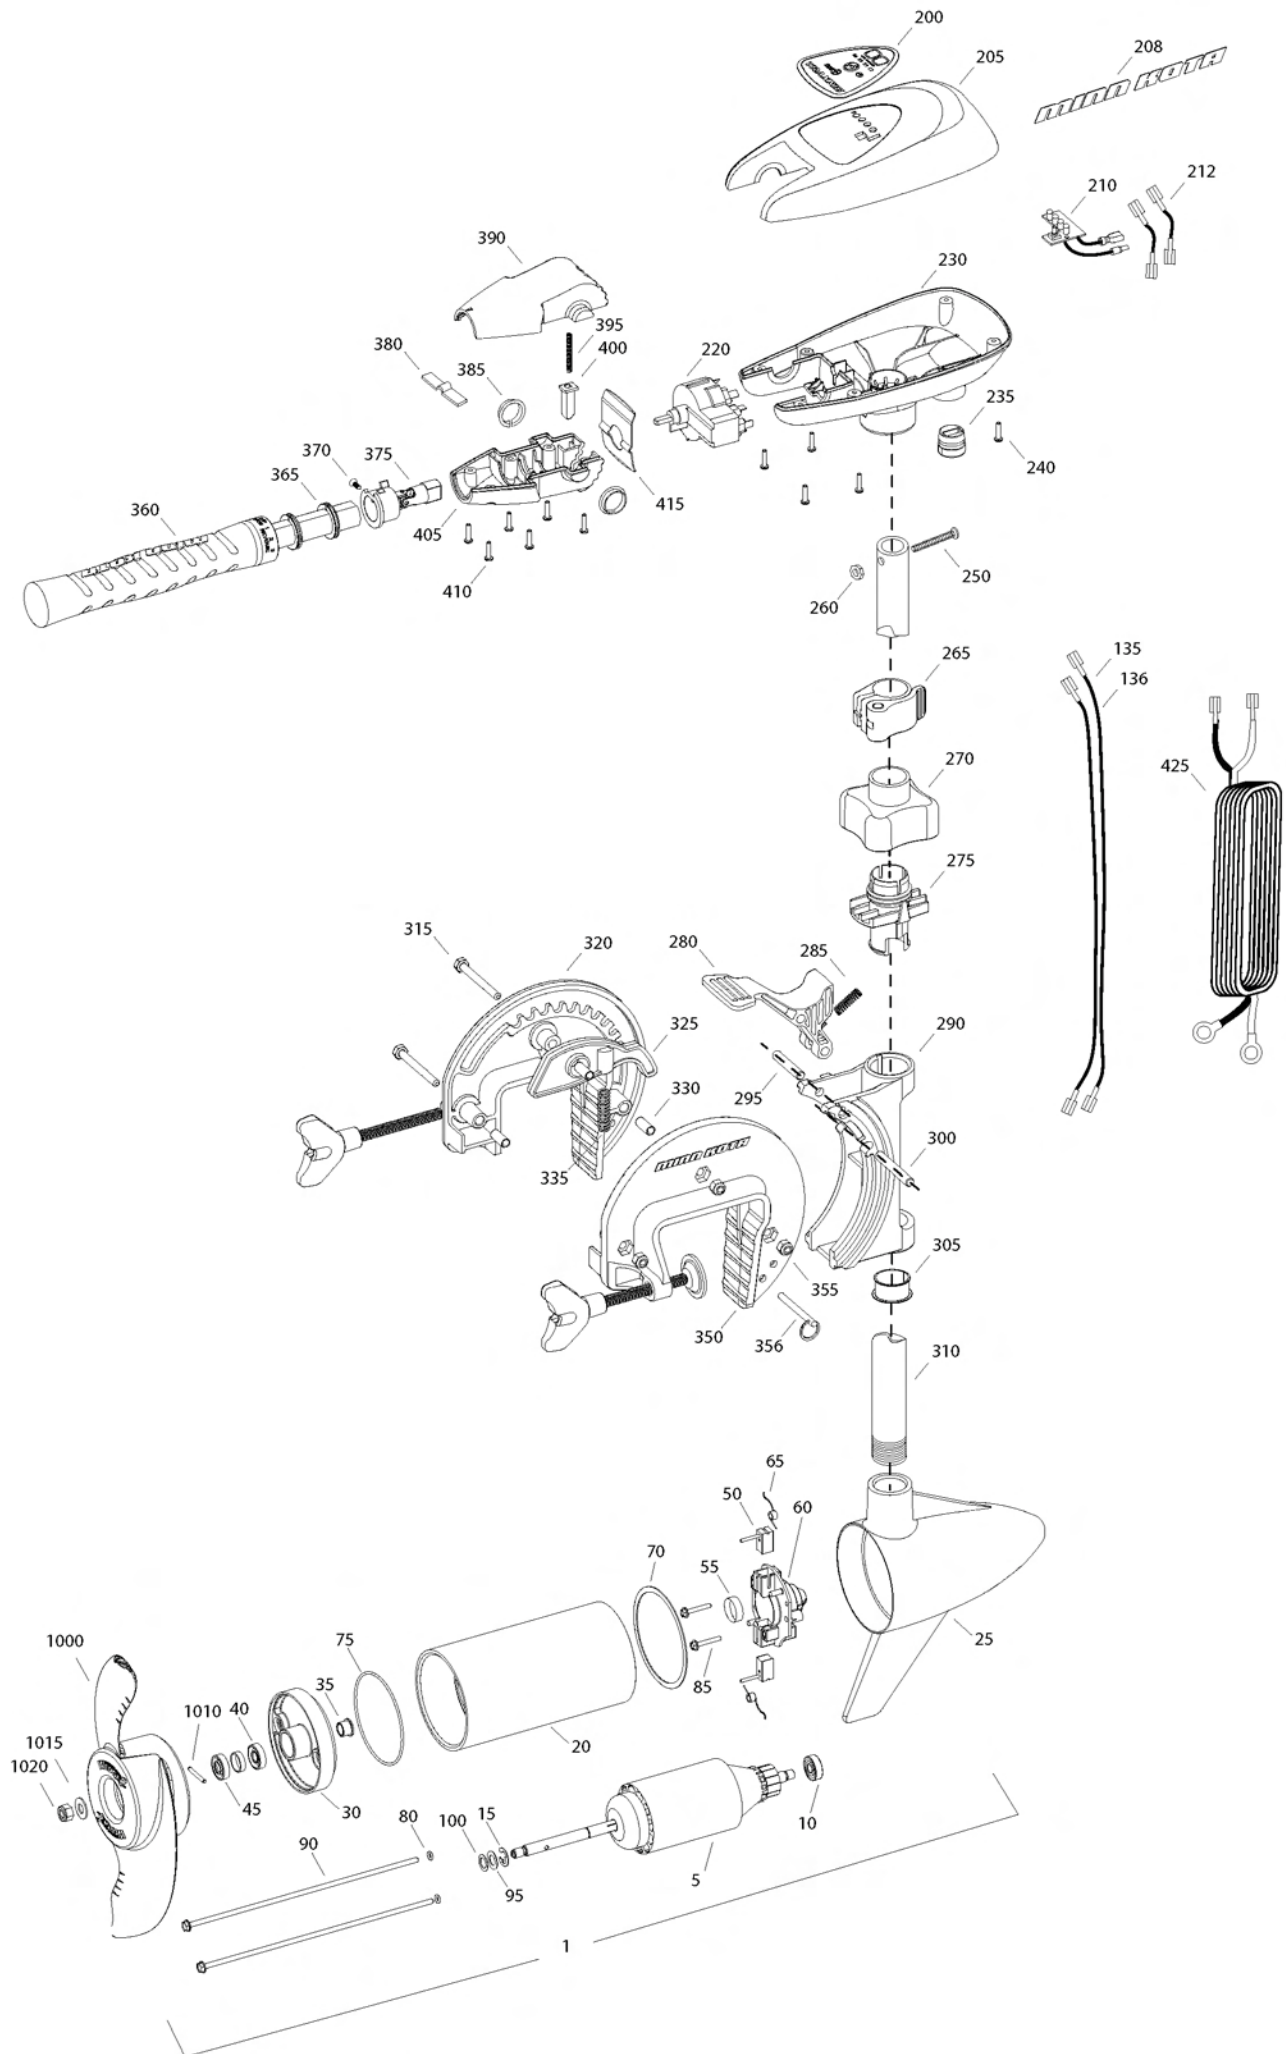

TRAXXIS 40 SC
40 LBS THRUST
12 VOLT 42 AMPS
36" SHAFT

for use with "K" serial numbers
2-year warranty from the date of purchase

Item	P/N	Description	Qty	Item	P/N	Description	Qty
1	2068250	12V Motor 36" FW	1	■	2881380	Clamp screw kit	2 per kit
5	2-100-201	Armature assembly	1	350	2771955	Bracket, left, FW	1
10	140-010	Bearing	1	355	2263104	Nut, 1/4-20, nylock, Zinc	3
15	788-015	Retaining ring	1	356	2062604	Pin, stop	1
20	2-200-079	Center housing assembly	1				
25	2-300-132	Brush end housing assembly	1	■	2990956	Handle assy, SC [360-410]	1
30	2-400-187	Plain end housing assembly	1	360	2990451	Grip/handle assy, SC [360-375]	1
35	144-049	Flange bearing	1	365	2060015	Bearing, handle	2
40	880-003	Seal	1	370	2063405	Screw, #6 PFH SS	1
45	880-006	Seal with shield	1	375	2884091	Yoke / spider assy, 5SPD	1
50	188-052	Brush	2	380	2302742	Spring, detent, off	1
55	N/A			385	2060005	Bearing, handle pivot	2
60	738-030	Brush plate assembly	1	390	2060900	Handle pivot, top	1
65	975-032	Brush spring	2	395	2302745	Spring, release button	1
70	701-041	O-ring, motor, front	1	400	2063700	Button, release	1
75	701-039	O-ring, motor, rear	1	405	2060905	Handle pivot, bottom	1
80	701-007	O-ring, thru-bolt	2	410	2303412	Screw, #6 x 5/8 SS	6
85	830-001	Screw, 8-32	2				
90	830-078	Thru-bolt	2	415	2062715	Spring, handle pivot	1
95	990-067	Washer, steel	2	425	2992524	Leadwire assy, includes [235]	1
100	990-070	Washer, nylatron	2				
135	640-001	Leadwire, black	1	■	1378126	Propeller kit	
136	640-111	Leadwire, red	1	1000	2061125	Propeller	1
■	2883460	Seal and O-ring Kit		1010	2092600	Drive pin, small	1
				1015	2151726	Washer, prop, small	1
200	2065692	Decal, c-box cover	1	1020	2053101	Nut, nylock, prop, small	1
205	2060295	C-box cover	1				
208	2325665	Decal - MinnKota	2				
210	2074070	Battery meter, 12v FW	1				
212	2070304	Wire, battery meter, black 7"	1				
	2070305	Wire, battery meter, red 7"	1				
220	2064023	Switch 5 speed	1				
230	2062505	Control box, 5 SPD, FW	1				
235	2062905	Strain relief	1				
240	2303412	Screw, #6 x 5/8 SS	6				
250	2383407	Screw, #10-24 x 2 SS	1				
260	2383124	Nut, 10-24, nylock, SS	1				
265	2991521	Cam lock/depth collar assy	1				
■	2991795	Bracket assy, Composite [270-356]	1				
270	2060100	Knob, steering tension, soft	1				
275	2068400	Collet	1				
280	2064200	Lock arm	1				
285	2062701	Spring, lock arm	1				
290	2061821	Hinge	1				
295	2062602	Pin, lock, Zinc	1				
300	2062602	Pin, lock, Zinc	1				
305	2037301	Bushing, hinge	1				
310	2032052	Tube 36"	1				
315	2063500	Bolt 1/4-20 x 2 3/8", Zinc	3				
320	2771950	Bracket, right, FW	1				
325	2067905	Cam deactivator	1				
330	2067306	Bushing, dowel 1/4 x 1/2	3				
335	2062700	Spring, cam deactivator	1				