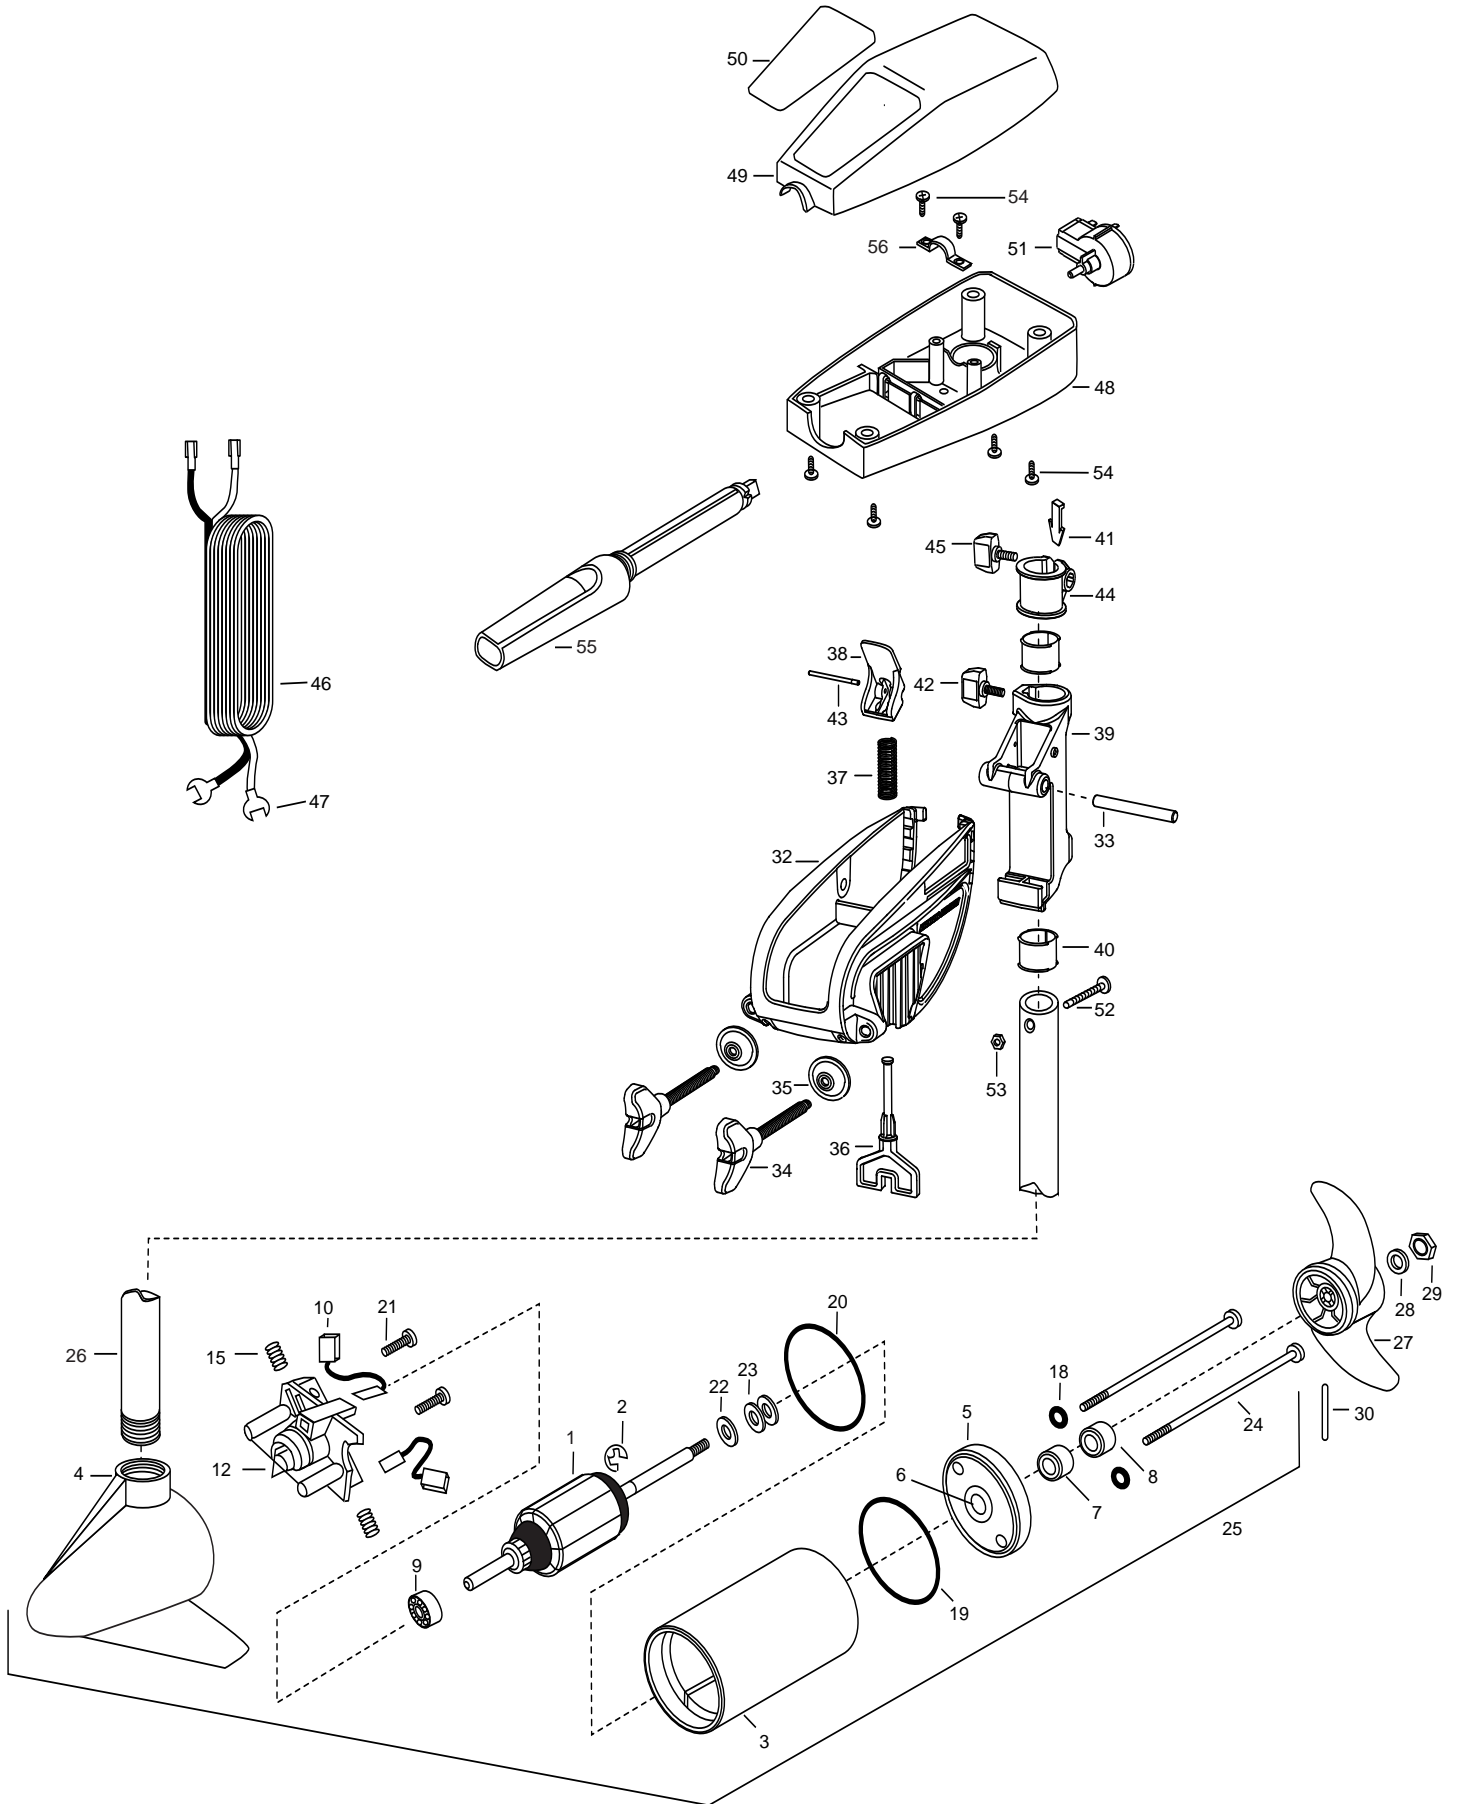

for use with "AI" serial numbers **greater than MKAI4102090**

2-year warranty from the date of purchase

For Parts and Service

Call 1-888-404-1119

www.mikesreelrepair.com

1	2-100-287	ARMATURE ASSEMBLY 12V 3.25	■	2991815	BRACKET & HINGE ASSEMBLY BLACK KNOB	54	2012100	SCREW-8-18 X 5/8 [6.EA]
2	788-015	RETAINING RING	■	2771910	BRACKET W/CLAMP SCREW ASSEMBLY	55	2030992	HANDLE ASSEMBLY CLASSIC 5 SPD
3	2-200-188	HOUSING ASSEMBLY CENTER 3.25 TXT			(INCL.32,34,35)	56	2010030	BEARING HANDLE CAP
4	2-300-142	HOUSING- BRUSH END	*32	2061910	BRACKET PLASTIC			
5	2-400-187	PLAIN END HOUSING ASSEMBLY	33	2060510	PIN-HINGE- ENDURA			
6	144-049	FLANGE BEARING	*34	2061300	SCREW- CLAMP			
7	880-003	SEAL	*35	2011710	WASHER- CLAMP SCREW 1.5OD			
8	880-006	SEAL W/SHIELD	■	2881300	CLAMP SCREW, WASHER, RETAINER KIT			
9	144-010	BEARING-BALL	36	2063605	T-BAR PLASTIC			
10	188-052	BRUSH ASSEMBLY [2.EA]	37	2062706	SPRING- T-BAR ENDURA			
12	738-030	BRUSH PLATE WITH HOLDER 3.25	38	2067201	LEVER- TILT BLACK ENDURA			
15	975-032	SPRING COMPRESSION	39	2061810	HINGE-PLASTIC			
18	701-007	O-RING [2.EA]	40	2037301	BUSHING-HINGE [2.EA]			
19	701-039	O-RING MK406460	41	2062800	TENSION BLOCK- SNAP IN			
20	701-041	O-RING	42	2011385	SCREW-TENSION/NEW KNOB			
21	830-001	SCREW SELF THREAD 8-32X1.7 [2.EA]	43	2060515	PIN- TILT LEVER			
22	990-067	WASHER- STEEL	44	2061520	COLLAR-DEPTH ((ENDURA)			
23	990-070	WASHER- NYLATRON [2.EA]	45	2011365	SCREW-COLLAR/NEW KNOB			
24	830-062	THRU BOLT 8-32X8.0 [2.EA]	46	2020606	LEADWIRE-14GA FLAG TERM.			
25	2069270	MOTOR ASSEMBLY 12V 3.25 5SPC TXT	47	2020703	SPADE TERMINAL - 14 AWG [2EA]			
26	2032045	TUBE (COMPOSITE) 30" 7/8	48	2062542	CONTROL BOX			
■	1378121	PROP W/DRIVE PIN, WASHER, NUT KIT	49	2060255	CONTROL BOX COVER			
27	2061122	PROPELLER 3.25 HUB DIA	50	2035620	DECAL-COVER 28 CLASSIC TS			
28	2151726	WASHER- 5/16 STD SS	51	2064023	SWITCH-FWD/REV 5SP			
29	2053101	NUT- NYLOC MED 5/16 SS	52	2033400	SCREW-10-24 X 1-3/4			
30	2092600	PIN- DRIVE SS	53	2013110	NUT-10-24 HEX			