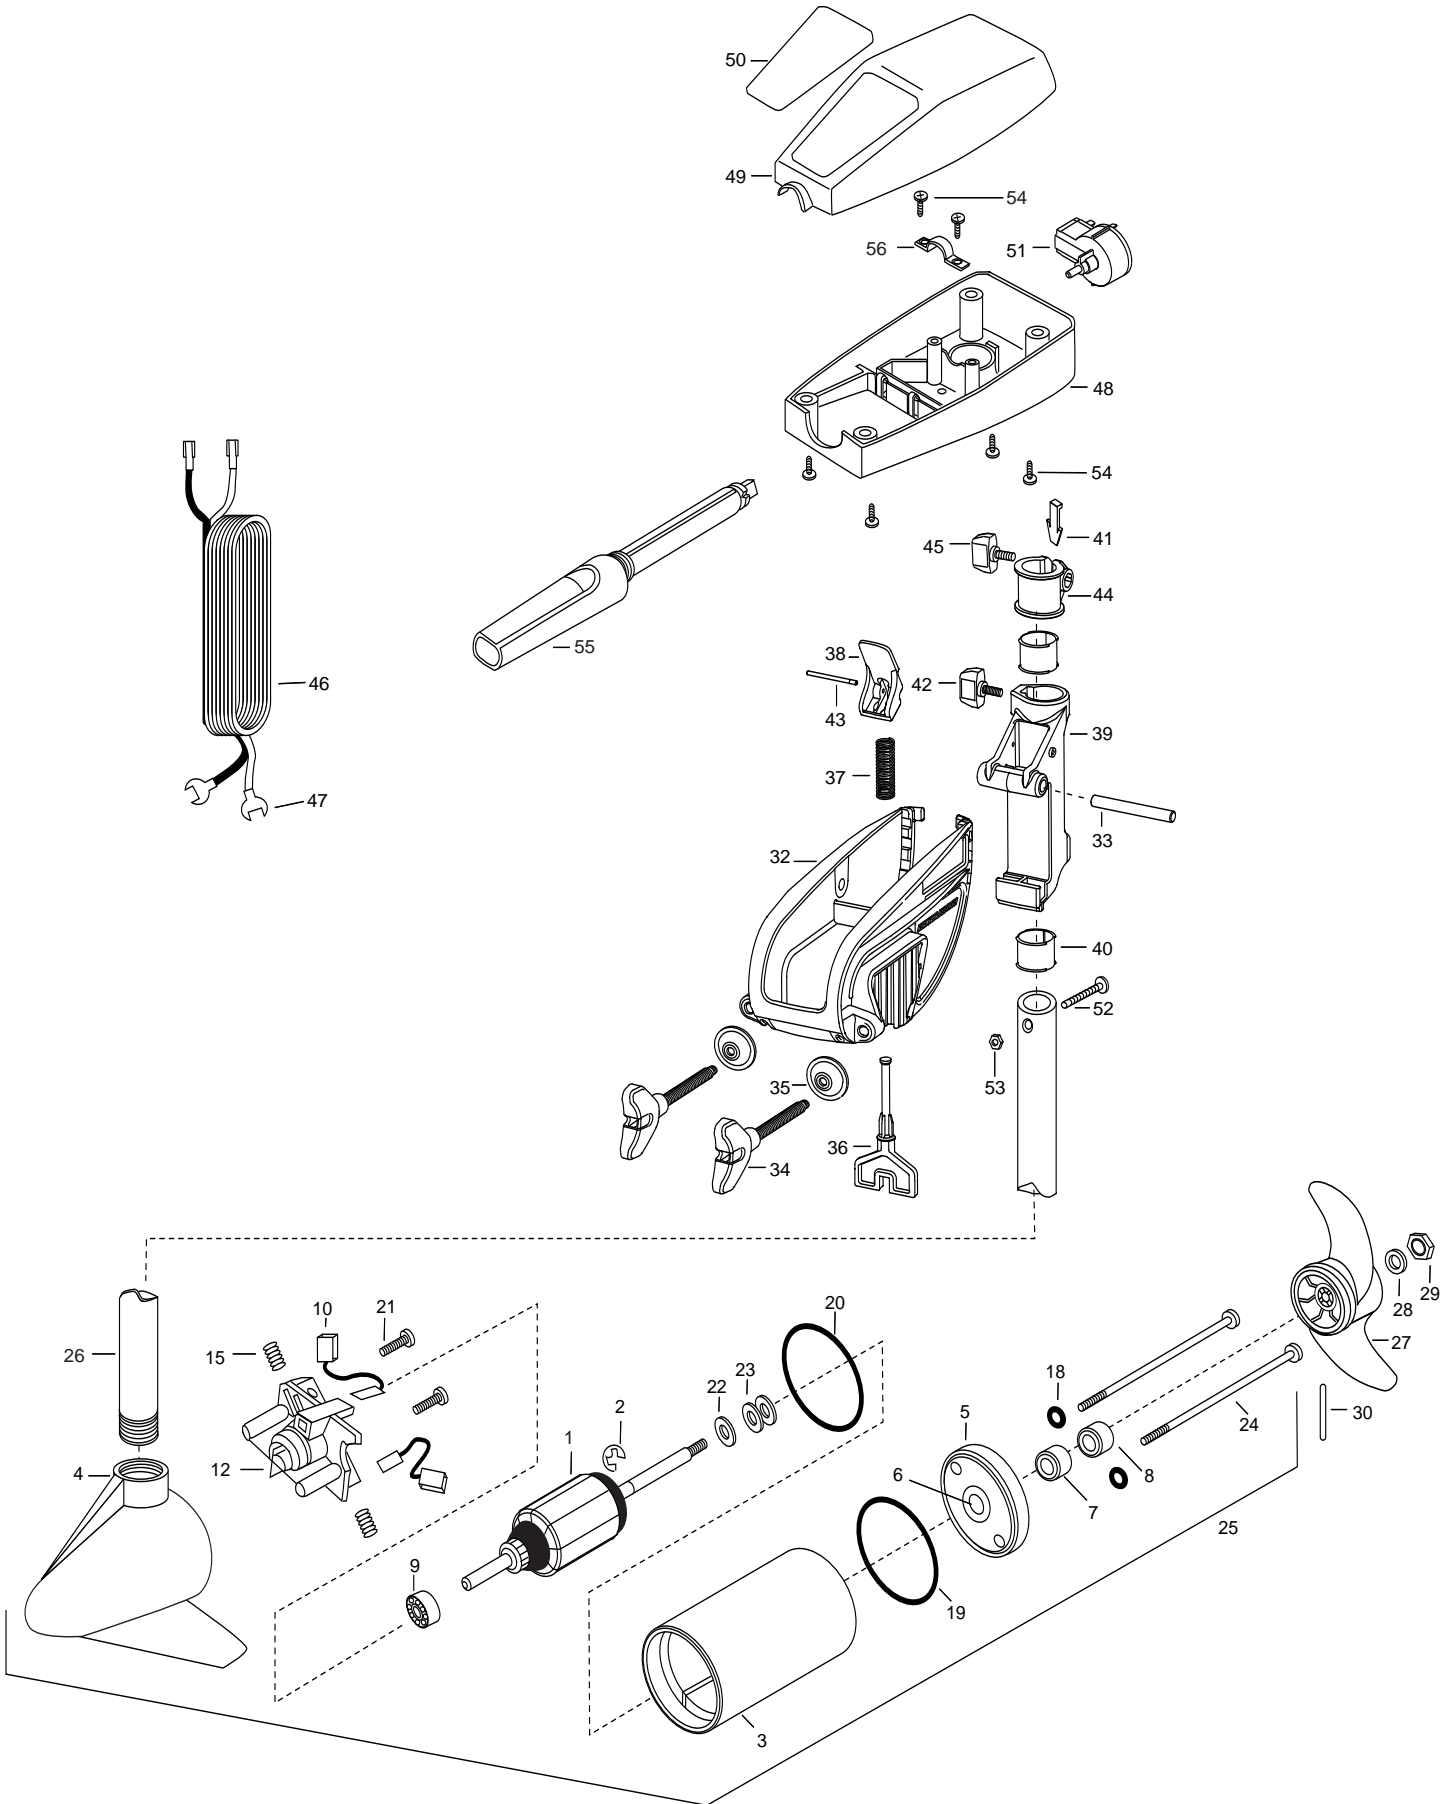

1	2-100-277	ARMATURE ASSEMBLY 12V 3.25	30	2092600	PIN- DRIVE SS	53	2013110	NUT-10-24 HEX
2	788-015	RETAINING RING	■	2991815	BRACKET & HINGE ASSEMBLY BLACK KNOB	54	2012100	SCREW-8-18 X 5/8 [6.EA]
3	2-200-177	HOUSING ASSEMBLY CENTER 3.25 TXT	■	2771910	BRACKET W/CLAMP SCREW ASSEMBLY	55	2030992	HANDLE ASSEMBLY CLASSIC 5 SPD
4	2-300-142	HOUSING- BRUSH END			(INCL.32,34,35)	56	2010030	BEARING HANDLE CAP
5	2-400-127	PLAIN END HOUSING ASSEMBLY	*32	2061910	BRACKET PLASTIC			
6	144-049	FLANGE BEARING	33	2060510	PIN-HINGE- ENDURA			
7	880-003	SEAL	*34	2061300	SCREW- CLAMP			
8	880-006	SEAL W/SHIELD	*35	2011710	WASHER- CLAMP SCREW 1.5OD			
9	144-010	BEARING-BALL	■	2881300	CLAMP SCREW, WASHER, RETAINER KIT			
10	188-052	BRUSH ASSEMBLY [2.EA]	36	2063605	T-BAR PLASTIC			
12	738-030	BRUSH PLATE WITH HOLDER 3.25	37	2062706	SPRING- T-BAR ENDURA			
15	975-032	SPRING COMPRESSION	38	2067201	LEVER- TILT BLACK ENDURA			
18	701-007	O-RING [2.EA]	39	2061810	HINGE-PLASTIC			For Parts and Service
19	701-039	O-RING MK406460	40	2037301	BUSHING-HINGE [2.EA]			Call 1-888-404-1119
20	701-041	O-RING	41	2062800	TENSION BLOCK- SNAP IN			
21	830-001	SCREW SELF THREAD 8-32X1.7 [2.EA]	42	2011385	SCREW-TENSION/NEW KNOB			www.mikesreelrepair.com
22	990-067	WASHER- STEEL	43	2060515	PIN- TILT LEVER			
23	990-070	WASHER- NYLATRON [2.EA]	44	2061520	COLLAR-DEPTH ((ENDURA)			
24	830-076	THRU BOLT 8-32X8.0 [2.EA]	45	2011365	SCREW-COLLAR/NEW KNOB			
25	2069260	MOTOR ASSEMBLY 12V 3.25 5SPC TXT	46	2020606	LEADWIRE-14GA FLAG TERM.			
25A	2067060	MOTOR ASSEMBLY 12V 3.25 5SPC TXT	47	2020703	SPADE TERMINAL - 14 AWG [2EA]			
26	2032045	TUBE (COMPOSITE) 30" 7/8	48	2062542	CONTROL BOX			
■	1378121	PROP W/DRIVE PIN, WASHER, NUT KIT	49	2060255	CONTROL BOX COVER			
27	2061122	PROPELLER 3.25 HUB DIA	50	2035620	DECAL-COVER 28 CLASSIC TS			
28	2151726	WASHER- 5/16 STD SS	51	2064023	SWITCH-FWD/REV 5SP			
29	2053101	NUT- NYLOC MED 5/16 SS	52	2033400	SCREW-10-24 X 1-3/4			