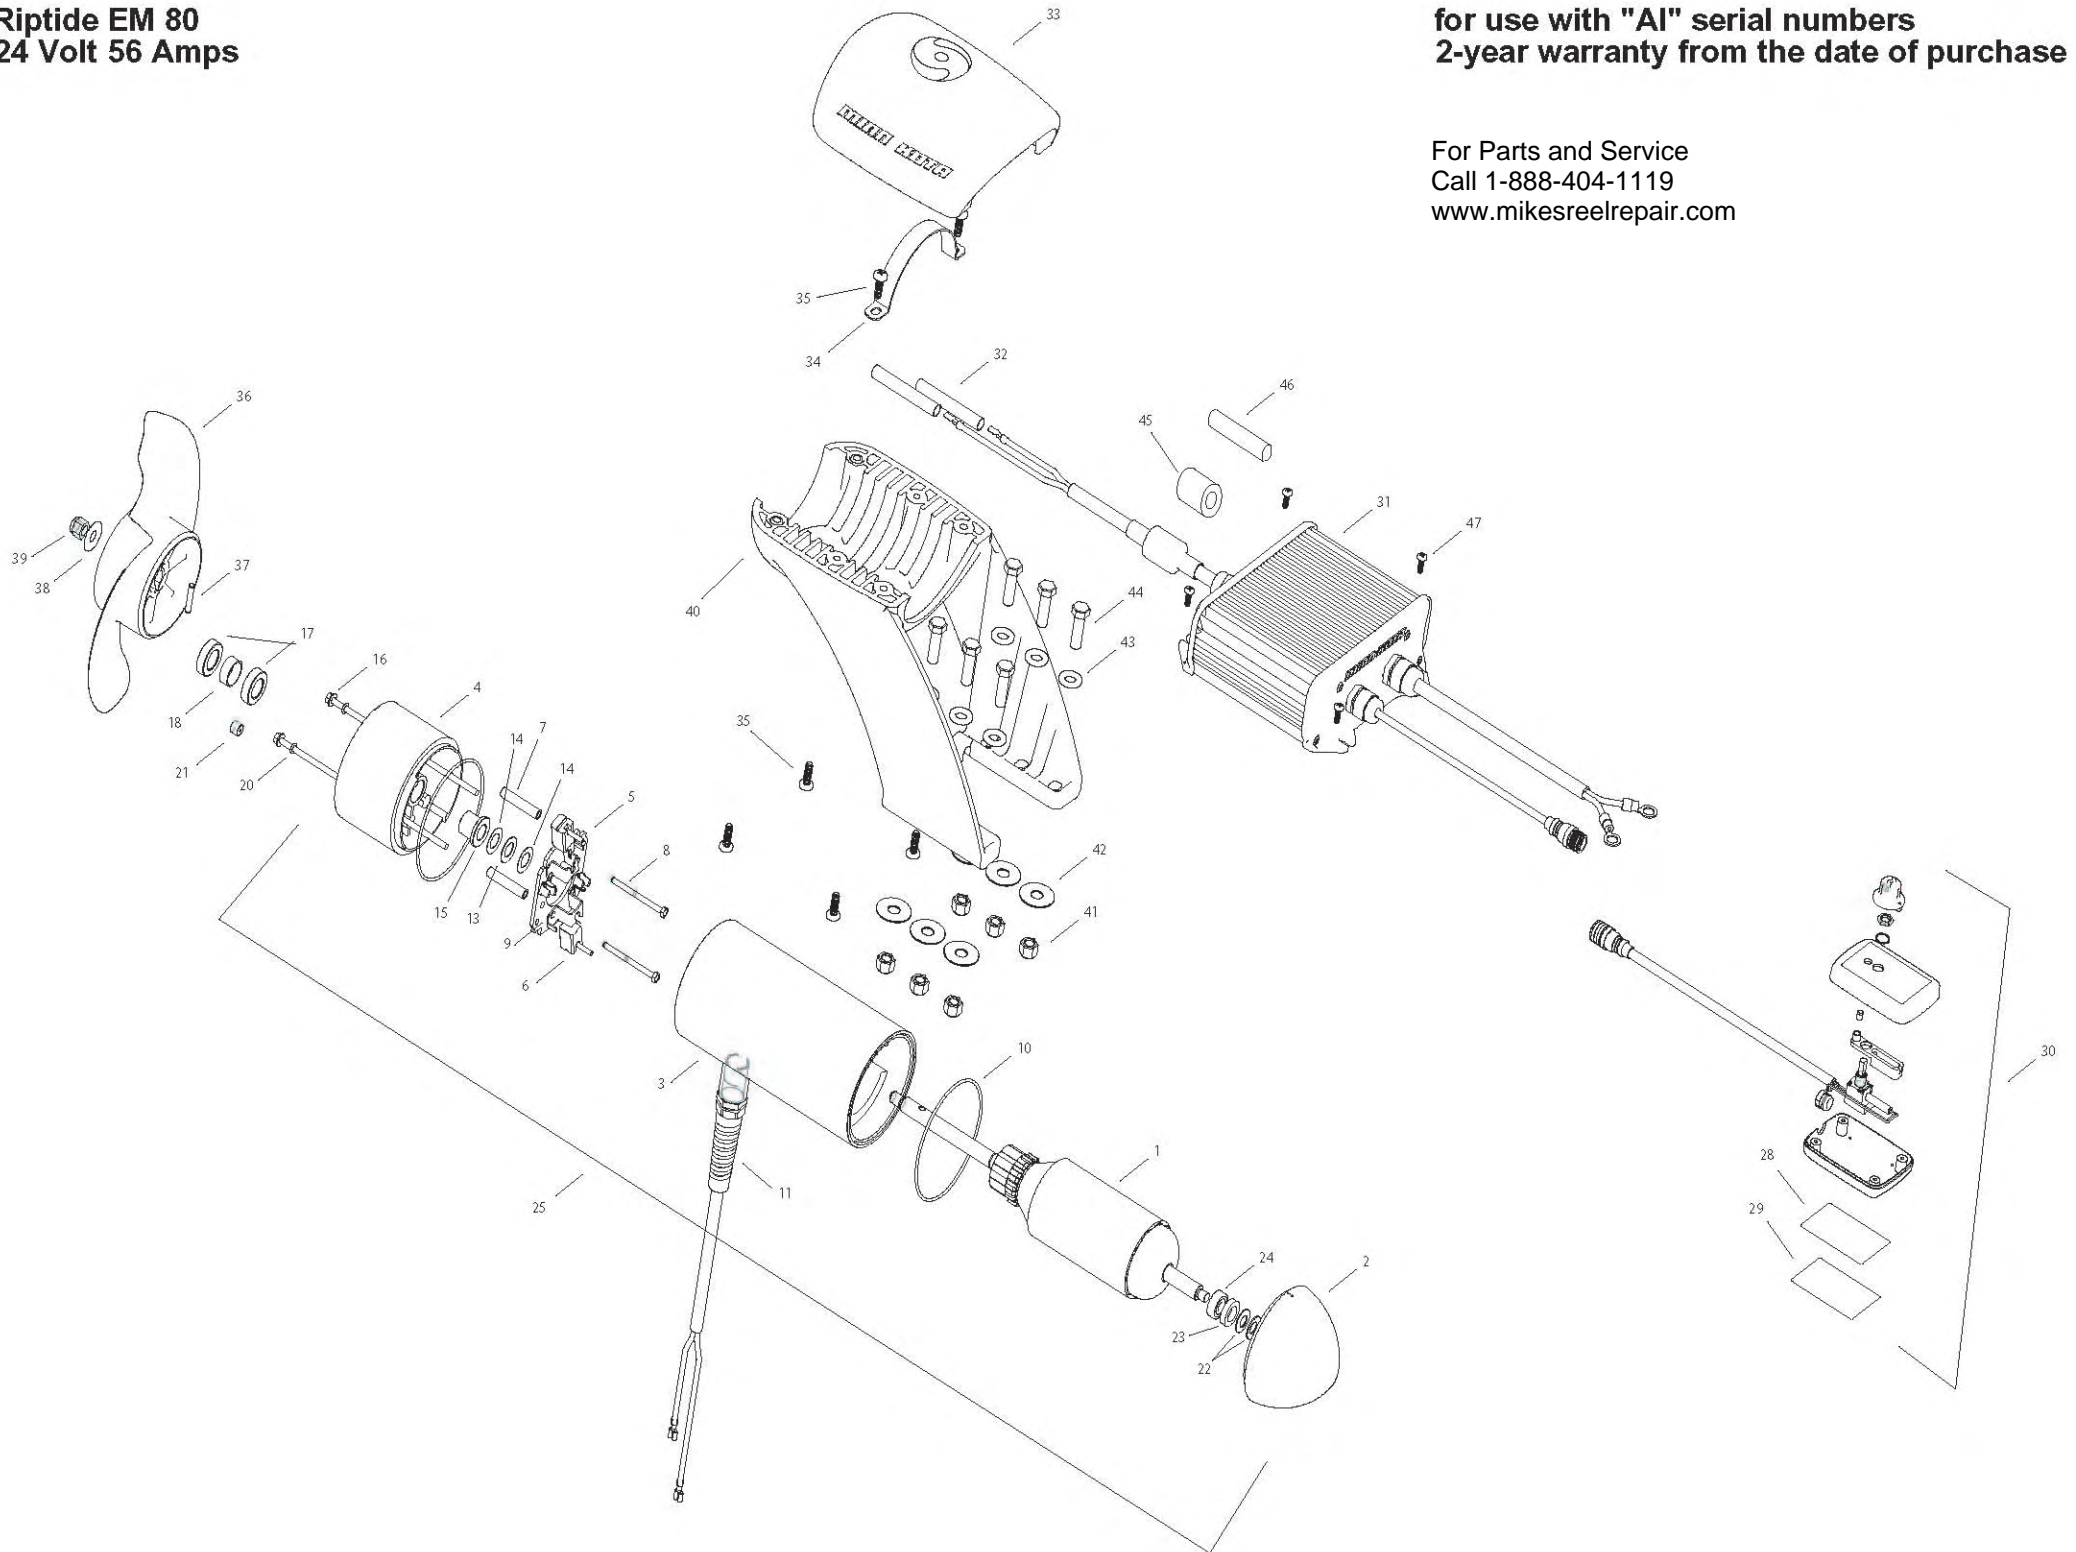

Riptide EM 80
24 Volt 56 Amps

for use with "AI" serial numbers
2-year warranty from the date of purchase

For Parts and Service
Call 1-888-404-1119
www.mikesreelrepair.com

1	2-100-234	ARMATURE 24V 4.0
2	421-376	PLAIN END
3	2-200-398	CENTER HOUSING ASSEMBLY
4	2-300-349	BRUSH END HOUSING (CONTAINS 4-9)
5	2-600-234	BRUSH PLATE ASSEMBLY (CONTAINS 5, 6, 9)
6	188-094	BRUSH
7	973-025	SPACER - BRUSH PLATE
8	830-027	SCREW #10-32 X 2 SLF THREAD
9	975-041	BRUSH SPRING
10	701-043	O-RING [2 EA]
11	2772917	LEADWIRE ASSEMBLY
13	990-051	WASHER STEEL
14	990-052	WASHER NYLATRON
15	144-017	FLANGE BEARING
16	830-094	THRU-BOLT 12-24 X 10.31
17	880-025	SEAL [2 EA]
18	725-095	PAPER TUBE
20	701-009	O-RING THRUBOLT
21	836-001	ALUMINUM PLUG
22	992-010	SPRING WASHER [2 EA]
23	990-045	THRUST SPACER
24	140-010	BALL BEARING
25	2396234	MOTOR ASSY 24V 4.0 80#
28	9950953	VELCRO 1.5 X 2.0 LOOP
29	9950950	VELCRO 1.5 X 2.0 HOOK
30	2990241	HAND CONTROLER
31	2990237	CONTROL MODULE
32	2385401	SHRINK TUBE [2 EA]
33	2380211	TOP CAP
34	2383810	STRAP, EM
35	2383418	SCREW 1/4-20 SELF TAPPING [6 EA]
■	1378132	PROP KIT
36	2331160	PROPELLER
37	2262658	DRIVE PIN
38	2091701	WASHER, PROP LARGE
39	2198401	NUT, PROP
40	2381940	LOWER BRACKET
41	2383122	NUT 3/8-16 NYLOCK [6EA]
42	2381726	WASHER FENDER 3/8 X 1 1/4 OD [3 EA]
43	2381728	WASHER 3/8 [3 EA]
44	2383422	SCREW 3/8 X 1 1/4 [6EA]
45	2307310	FERRITE BEAD (EUROPEAN MOTORS ONLY)
46	2075401	HEATSHRINK (EUROPEAN MOTORS ONLY)
47	2373427	SCREW #12 X 5/8 [4 EA]
■	2994856	BAG ASSY (CONTAINS 38-41,32,28,29,47,TIE WRAPS)

For Parts and Service
Call 1-888-404-1119
www.mikesreelrepair.com

2889460 seal & oring kit

* This item is part of an assembly. This item cannot be sold separately due to machining and /or assembly that is required.

24V

(+) AND (-)
TO SECOND
MOTOR
(+) ET (-) AU
DEUXIÈME
MOTEUR

CONTROL MODULE
(DUAL UNIT SHOWN)
MODULE DE
COMMANDE
(POUR DEUX UNITÉS ICI
ILLUSTRÉ)

HAND CONTROLLER
COMMANDE MANUELLE

VIOLET (+)
VIOLET (+)

GRAY (-)
GRIS (-)