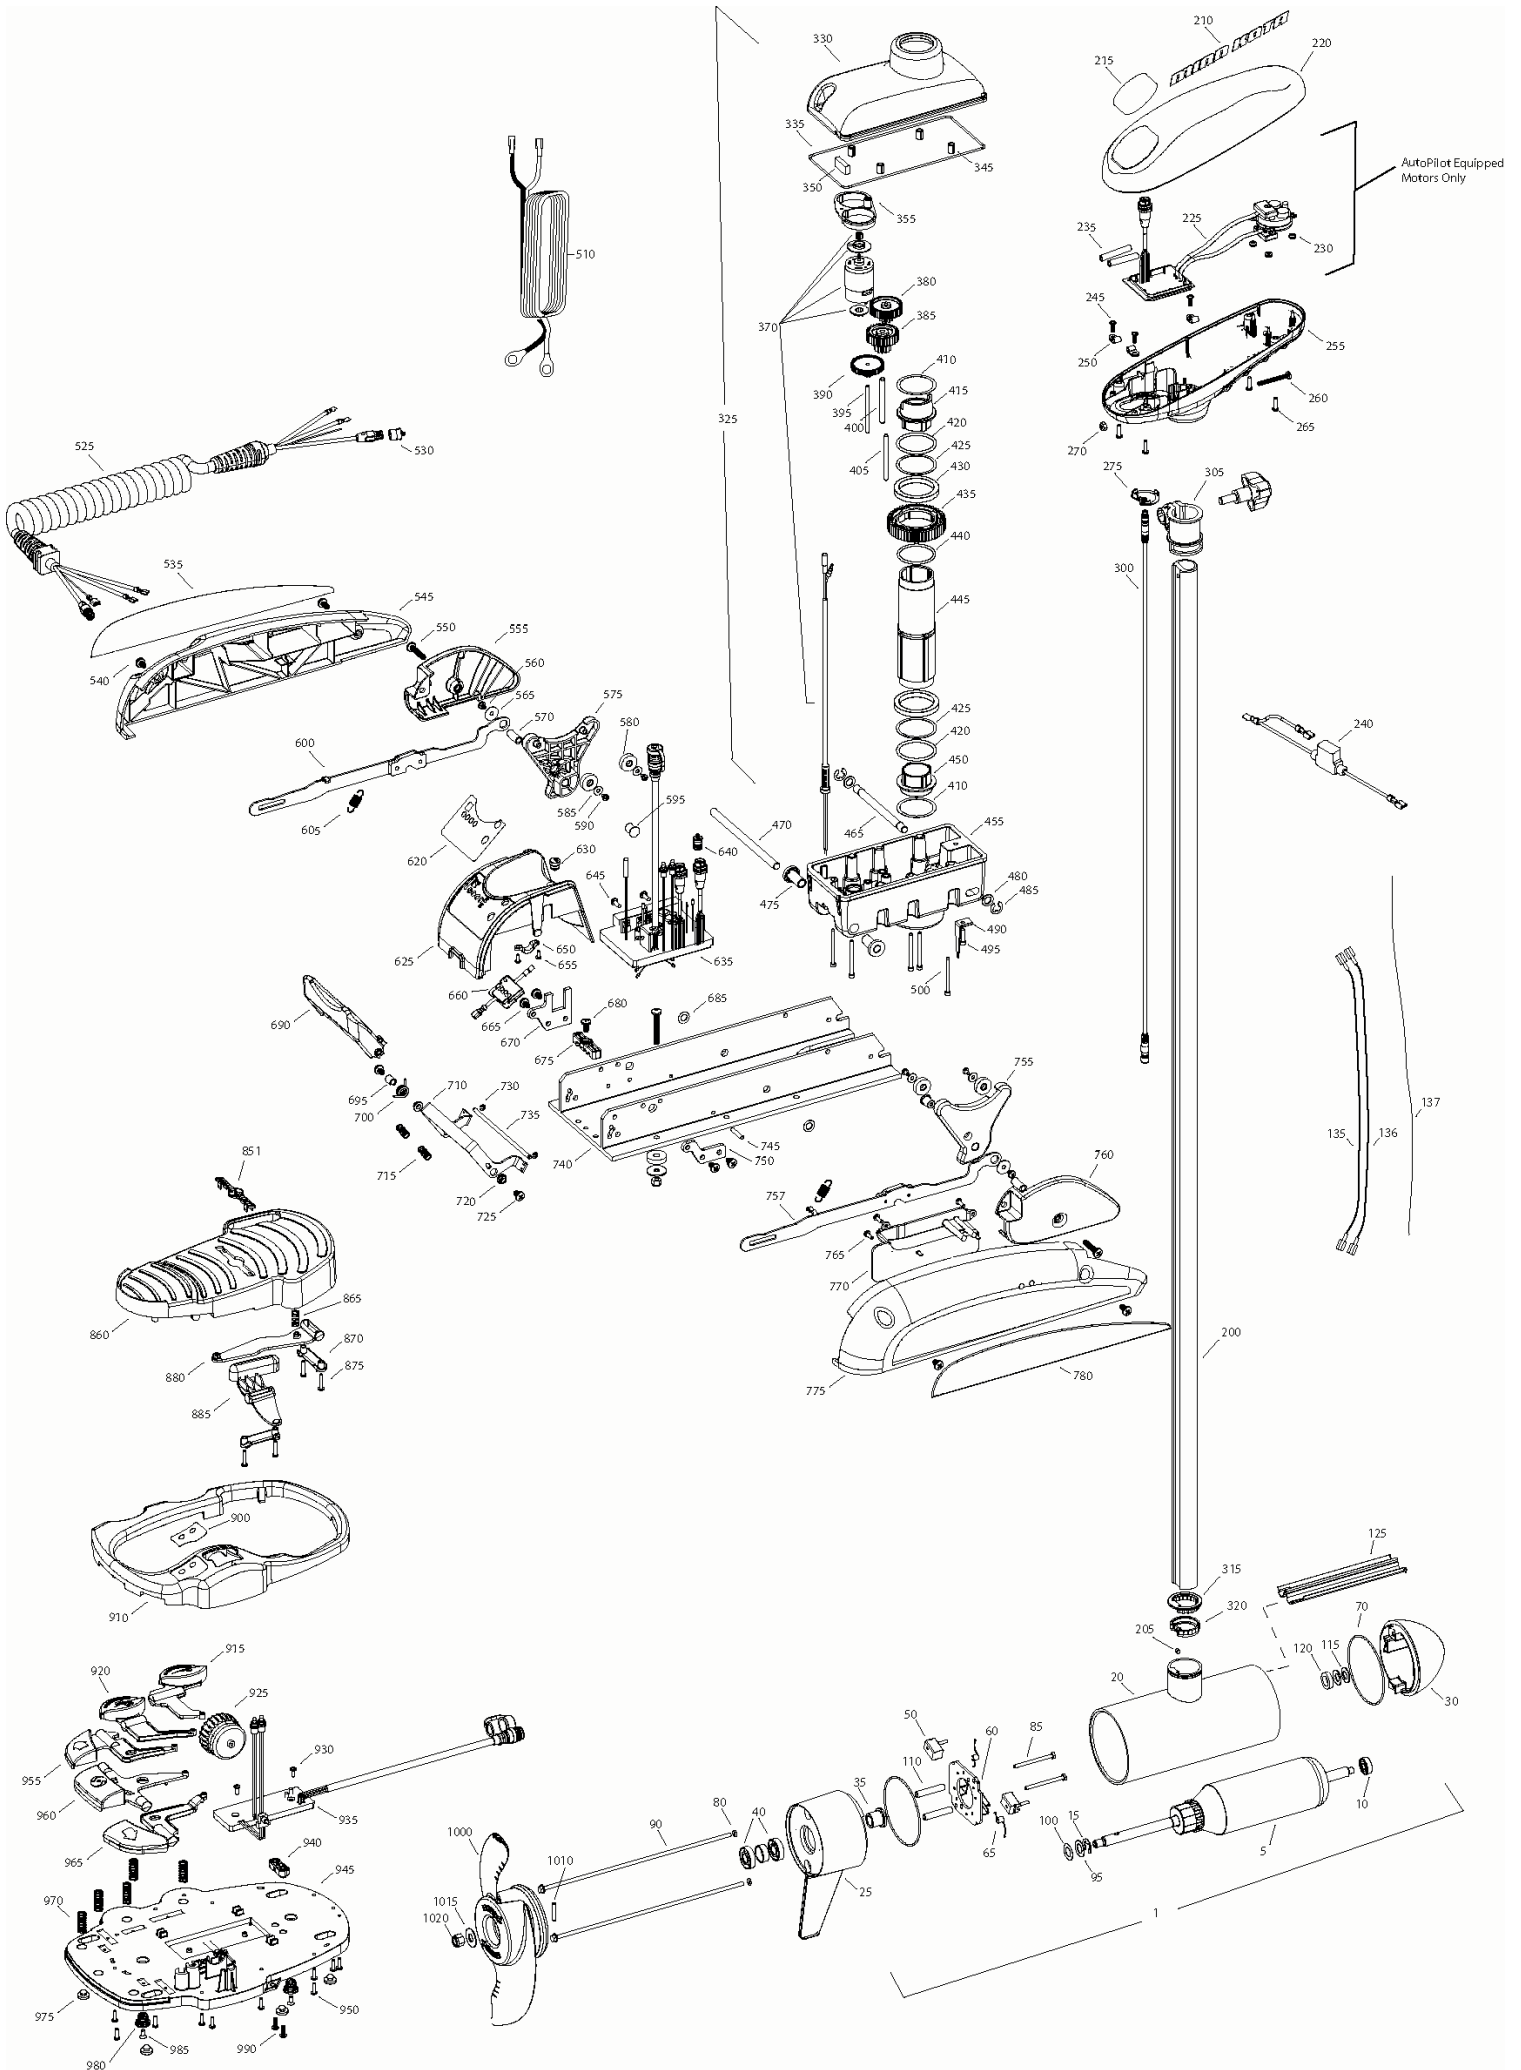

Item	P/N	Description	Qty	Item	P/N	Description	Qty	Item	P/N	Description	Qty	Item	P/N	Description	Qty
1	2777052	36V Motor 60" FW	1	325	2997025	Steering housing	1	635	2324012	Control board, 24-36v	1	985	2323420	Screw, 8-18 x .375	2
	2777051	36V Motor 54" FW	1	330	2326501	Steering housing top	1	640	2320203	Cap, dust, control board	1	990	2372100	Screw, 8-18 x .625	2
	2777054	36V Motor US2 60"	1	335	2324604	O-ring, case seal	1	645	2323406	Screw, 10-24 x	2				
	2777053	36V Motor US2 54"	1	345	2305605	Roll pin 5/16	4	650	2321315	Holder, connector	1	■	1378132	Propeller kit WW2	
5	2-100-216	Armature assembly	1	350	2308601	Breather, filter	1	655	2332103	Screw, 6-20 x .375	2	■	2994876	Propeller bag assy	
10	140-010	Bearing	1	355	2328610	Cradle, motor	1	660	2074072	Battery meter, 36v	1	1000	2331160	Propeller WW2	1
15	788-040	Retaining ring	1	370	2777025	Motor, steering assembly	1	665	2323402	Screw, 1/4-20 x .375	4	1010	2262658	Drive pin, large	1
20		Included in #200 assembly		380	2302255	Gear, cluster 3rd stage	1	670	2321940	Bracket, strain relief	1	1015	2091701	Washer, prop, large	1
25	2-300-170	Brush end housing assembly	1	385	2302250	Gear, cluster 2nd stage	1	675	2321310	Strain relief, wire	1	1020	2093101	Nut, nylock, prop, large	1
30	421-276	Plain end housing assembly STD	1	390	2302245	Gear, cluster 1st stage	1	680	2323405	Screw, 1/4-20 x .5	1				
	9421-286	Plain end housing US2 60"	1	395	2302610	Shaft, gear 1st stage	1	685	2013100	Speed nut, .375	2	■	2994864	Mounting hardware bag assy	
	9421-285	Plain end housing US2 54"	1	400	2302620	Shaft, gear 3rd stage	1	690	2320215	Handle, release cover	1				
35	144-017	Flange bearing	1	405	2302615	Shaft, gear 2nd stage	1	695	2301700	Bushing,	1				
40	880-025	Seal	2	410	2321704	Washer, thrust	2	700	2322701	Spring, release handle	1				
50	188-094	Brush	2	415	2321515	Liner, output tube	1	710	2320400	Handle, release FW	1				
60	2-600-199	Brush plate assembly	1	420	2324608	O-ring, 224	2	715	2322712	Spring, release handle	2				
65	975-041	Brush spring	2	425	2321720	Shim, O-ring	2	720	2322604	Bushing, handle	2				
70	701-043	O-ring, motor	2	430	2327308	Bearing, ball sealed	2	725	2332104	Screw, 1/4-20 x .625	2				
80	701-009	O-ring, thru-bolt	2	435	2322200	Gear, output	1	730	2323000	E-clip, 3/16, SS	2				
85	830-027	Screw, 10-32 x 2	2	440	2324601	O-ring, output gear	1	735	2322606	Pin, follower, handle	1				
90	830-098/830-096	Thru-bolt (sonar/non-sonar)	2	445	2322030	Tube, output machined	1	740	2321901	Base extrusion, machined	1				
95	990-051	Washer, steel	2	450	2321510	Collar, drive, bottom	1	745	2322912	Spring pin,	2				
100	990-052	Washer, nylatron	2	455	2326506	Steering housing, Bottom	1	750	2321950	Bracket, sideplate	1				
110	973-025	Spacer, brush plate	2	465	2322600	Pin, latch, zp	1	755	2323900	Ramp, 4" right	1				
115	992-010	Washer, Belleville	2	470	2322602	Pin, pivot, zp	1	757	2994204	Arm, release, Right	1				
120	990-045	Spacer, thrust	1	475	2327310	Bushing, pivot pin	2	760	2321920	Skid, right	1				
125	582-014	Clip, retaining, long	1	480	2321702	Washer, flat .375	2	765	2301310	Screw, 8-18 x .5	3				
135	640-025	Leadwire, black	1	485	2263011	E-ring .375	2	770	2320220	Cover, access, FW	1				
136	640-133	Leadwire, red	1	490	2322702	Spring, latch pin	2	775	2321910	Sideplate, right	1				
137	640-317	Groundwire, brown, US2 only	1	495	2323410	Screw, 8-32 x .75	1	780	2325640	Decal, sideplate, right	1				
200	2777115	Tube, composite 60" FW	1	500	2323408	Screw, 8-32 x 2	7	850	2994720	Foot pedal	1				
205		Included in #200 assembly		510	2090651	Leawire, 10 ga	1	851	2326710	Plug, foot pedal	1				
210	2325665	Decal, cover	2	525	2991271	Coil cord	1	860	2324400	Pedal, heel-toe	1				
215	2325678	Decal, ctrl box 101	1		2991272	Coil cord, US2	1	865	2322714	Spring, momentary	1				
	2325679	Decal, ctrl box 101 US2	1	530	2320202	Cap, dust, coil cord, non-AP only	1	870	2321300	Clamp	2				
	2325680	Decal, ctrl box 101 Autopilot	1	535	2325641	Decal, sideplate, left	1	875	2223430	Screw, 8 x .75	4				
	2325681	Decal, ctrl box 101 Autopilot & US2	1	540	2323404	Screw, 1/4-20	4	880	2328600	Flex finger	1				
220	2320200	Cover, ctrl box	1	545	2321915	Sideplate, left	1	885	2323710	Button, momentary, left	1				
225	2324030	Ctrl board, compass, Autpilot only	1	550	2263426	Screw, 1/4-20 x 1.25	2	900	2325660	Decal, foot pedal	1				
230	2302960	Grommet, compass, Autopilot only	3	555	2321925	Skid, left	1	910	2320205	Cover, heel-toe	1				
235	2065400	Wire insulator	2	560	2323422	Screw, 10-24 x .375	2	915	2323725	Button, AP	1				
240	2218200	Fuse holder, US2 only	1	565	2321700	Washer, #10 SS	2	920	2323715	Button, Mom/Con	1				
245	2372100	Screw, 8-18 x .625	3	570	2327306	Bushing, pivot	2	925	2320100	Knob, speed, foot pedal	1				
250	2052510	Cable clamp	3	575	2323905	Ramp, 4" left	1	930	2332103	Screw, 6-20 x .375	2				
255	2322500	Ctrl box	1	580	2325115	Pad, rubber rest	4	935	2324020	Control board, foot pedal	1				
260	2332102	Screw, 10-24	1	585	2321706	Washer, #8	4	940	2322900	Strain relief, foot pedal	1				
265	2372100	Screw, 8-18 x .625	4	590	2323412	Screw, 8-18 x .25	4	945	2324500	Base plate, foot pedal	1				
270	2333101	Nut, 10-24	1	595	2324705	Insert, ramp	2	950	2301310	Screw, #8 x .5	10				
275	2224700	Plug, ctrl box, US2 motors only	1	600	2994202	Arm, release, left	1	955	2323700	Button, steer, left	1				
	2224702	Plug, ctrl box	1	605	2322710	Spring, extension	2	960	2323705	Button, momentary	1				
300	2211415	Universal sonar 2 extension cable	1	■	2770250	Cover, speed control with decal	1	965	2323701	Button, steer, right	1				
305	2771500	Depth collar	1	620	2325650	Decal, speed control	1	970	2322704	Spring, foot pedal	5				
315		Included in #305 assembly		625	2320210	Cover, speed control	1	975	2994859	Bumper, bag assy	1				
320		Included in #305 assembly		630	2322901	Strain relief	1	980	2322706	Spring, barrel	2				