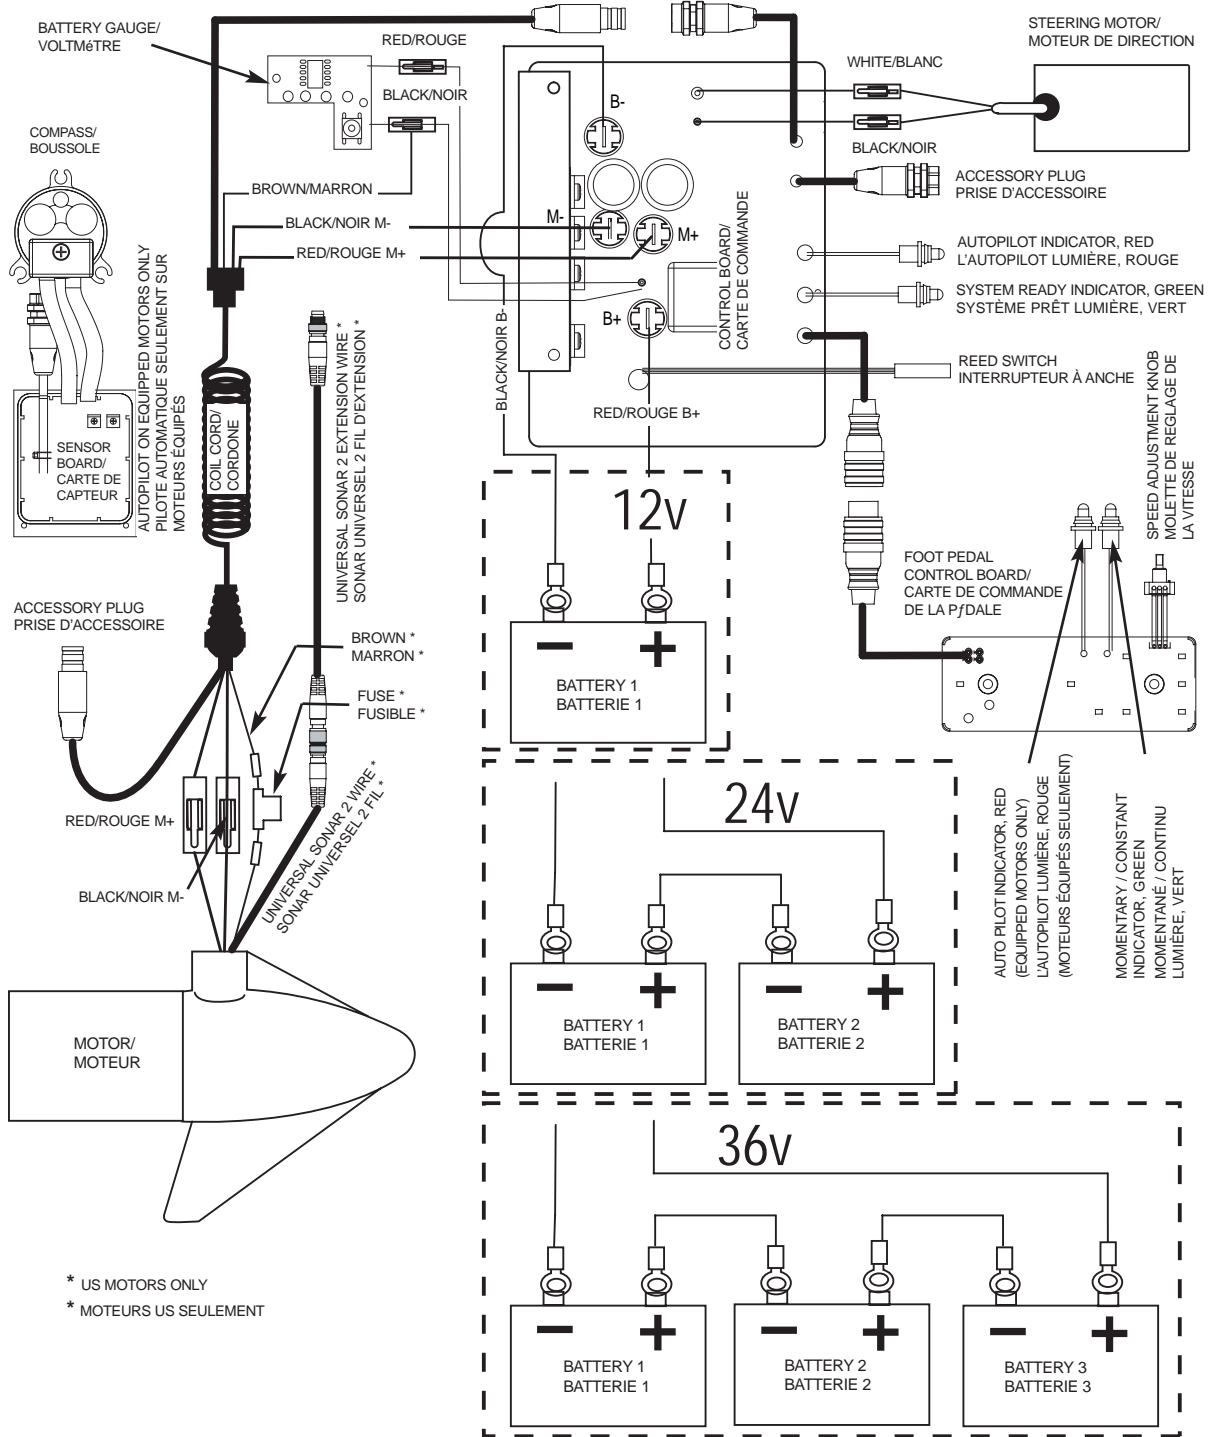

For Parts and Service
Call 1-888-404-1119
www.mikesreelrepair.com

Seal & Oring Kit is p/n 2889460

* This item is part of an assembly. This item cannot be sold separately due to machining and /or assembly that is required.

P/N 2324932

REV. L 11-07

Terrova 101 is 36-volt only!

**For Parts and Service
Call 1-888-404-1119
www.mikesreelrepair.com**

ACCESSORY PLUG
PRISE D'ACCESSOIRE

* US MOTORS ONLY
* MOTEURS US SEULEMENT