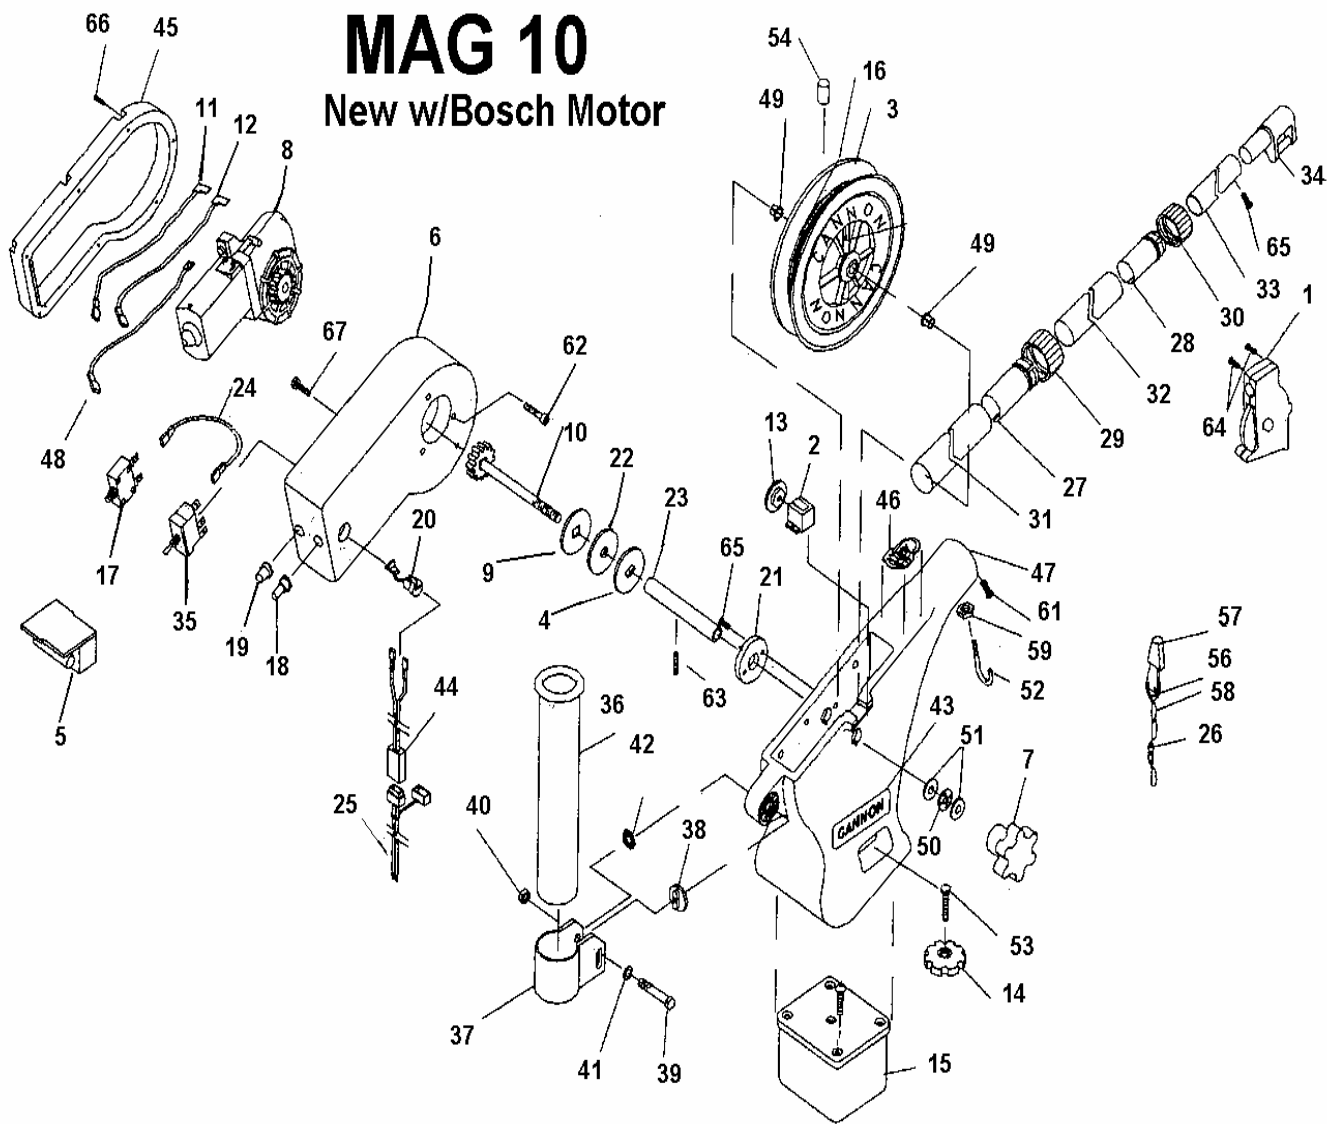

MAG 10

New w/Bosch Motor

ITEM#	PART#	DESCRIPTION	ITEM#	PART#	DESCRIPTION
1	0200135	SWIVEL HEAD	34	2227820	BOOM END TELESCOPIC
2	0220477	COUNTER		2216403	BOOM END STD. BOOM
3	0274000	REEL 7 1/2"	35	1286787	SWITCH STD - 4 TERMINALS
4	0467695	REEL PLATE CLUTCH		2288792	SWITCH w/ 050174 PCB PIC/SURE STOP 3 TERMINALS
5	050174	OPTIONAL PCB ASSY SHORTSTOP W/PIC	36	0290796	TUBE ROD HOLDER
6	0643602	HSG MOTOR	37	3319005	CLAMP R/HOLDER
7	0649002	KNOB BRAKE ADJ.	38	3325002	DISC OBROUND
8	0658662	MOTOR MMA	39	9040310	BOLT 5/16 X 2"
9	0667696	PLATE DRIVE SHAFT	40	9130190	NUT 5/16-18
10	0680002	SHAFT DRIVE	41	9430101	WASHER 5/16 FLAT
11	0690000	WIRE BLACK	42	9430160	WASHER 5/16 LOCK
12	0690001	WIRE YELLOW	44	4415004	POWER CABLE MTR END
13	0833561	GEAR COUNTER	45	4421001	MOTOR COVER
14	0849615	NUT HOLD DOWN	47	5530030	FRAME LARGE
15	1007334	MOUNT LARGE FRAME	48	609130	WIRE SHORTSTOP
16	CN2215396	CABLE CAMO 200'	49	9010001	NYLINER KEYED
17	1212386	CIRCUIT BRKR 10 AMP	50	9010280	BEARING TORQUE
18	1221490	BOOT SWITCH	51	9010310	RACE BEARING
19	1221491	BOOT C/BRKR	52	9040040	HOOK, BALL
20	1235576	GROMMET PWR CABLE	53	9040340	BOLT HOLD DOWN
21	1237583	MTR HSG GUIDE	54	9340131	SET SCREW 5/16X1"
22	1264670	CLUTCH PAD	56	9100100	TERMINATOR
23	1280002	REEL SHAFT	57	9100101	CUSHION
24	1296831	WIRE JUMPER	58	9100620	SWIVEL SNAP
25	1415072	PWR CABLE BATTERY END	59	9130100	NUT 1/4X20
26	2200148	SNAP AND INSULATOR	61	9280750	SCREW 1/4X20X3/4"
27	2222826	COLLETTE, LARGE	63	9340131	SET SCREW 5/16X1"
28	2222825	COLLETTE, SMALL	64	9370010	SCREW #4X1/2"
29	2219822	NUT, LARGE	65	9370070	SCREW #8X5/8"
			66	9370100	SCREW #8X7/8"

NOTE: BOLD PART #S DENOTES PARTS THAT ONLY FIT THE NEW STYLED MAG 10 WITH THE BOSCH MOTOR