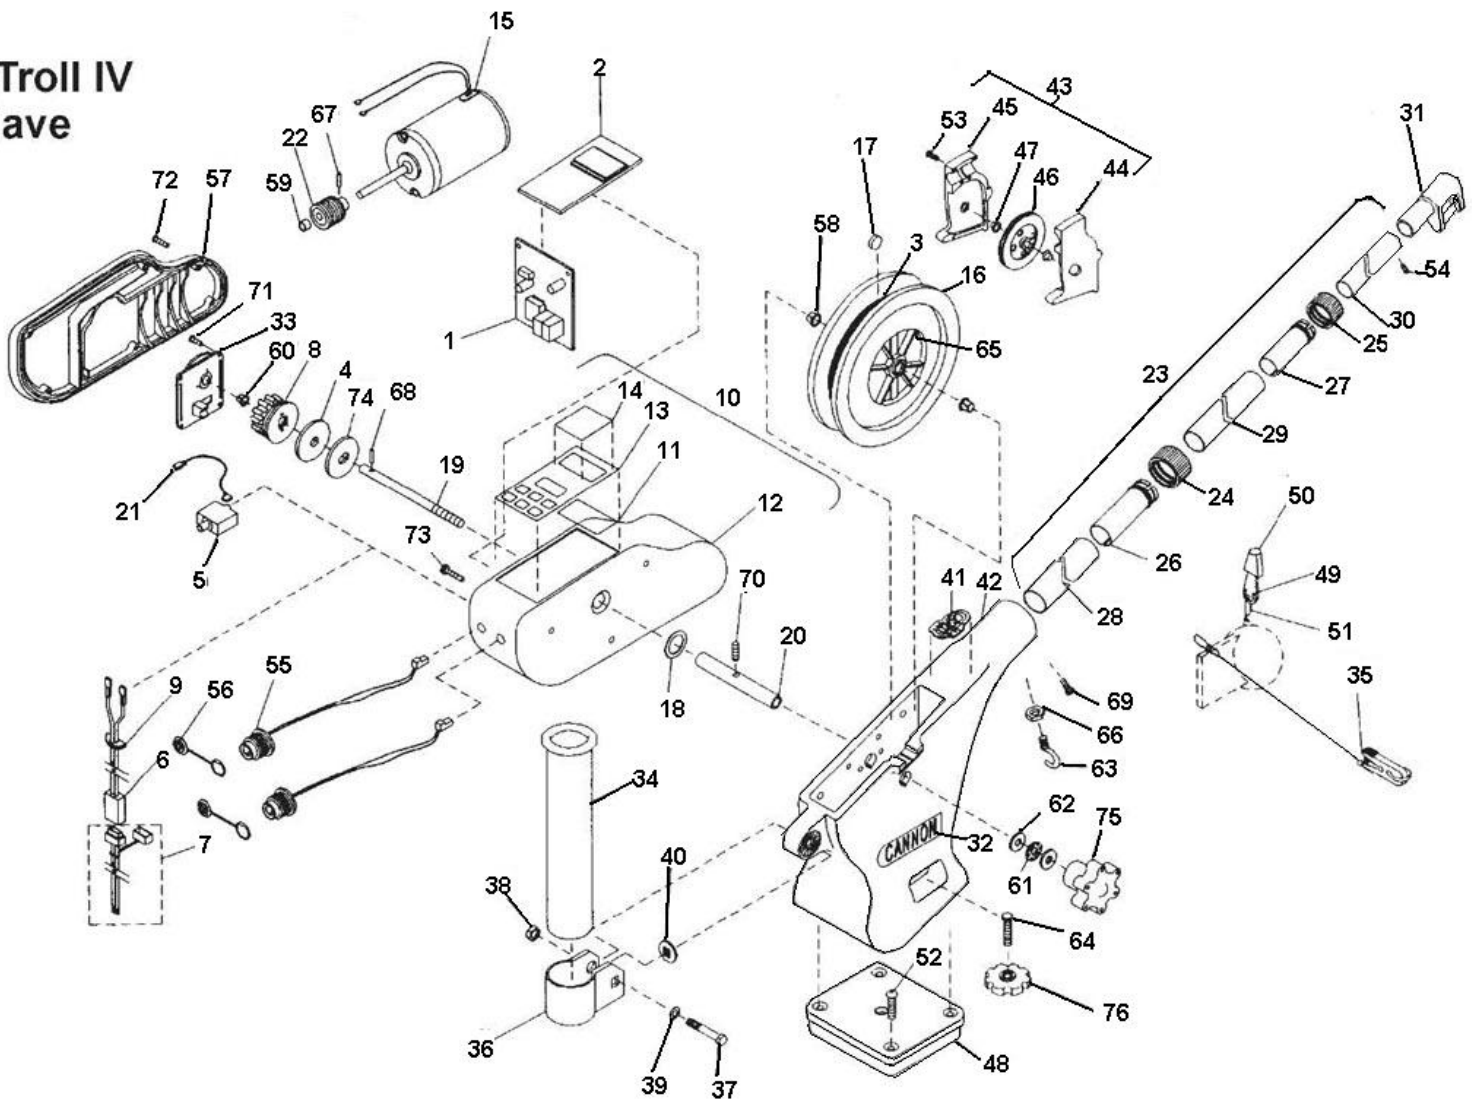

Digi-Troll IV Slave

Item#	Part #	Description
1	000702	PC power board (obs)
2	000720	PC board DTIV (slave) (obs)
3	1015391	Wire Cable 316 SS .034 DIA 1X7
4	1264670	Clutch pad small hole
5	1412070	Circuit breaker 18 amp
6	1415070	Cable motor
7	1415072	Cable battery
8	1433074	Gear worm & driver
9	1435070	Grommet power cord
10	1443074	Housing Motor DTIV
11	1497071	Window display motor housing
12	5543004	Housing Motor w/holes
13	5564070	Key pad DTIII/IV
14	804099	Pkg lens polymask TBL110
15	1458001	Motor 12v dc hp
16	1474070	Asy Reel w/magnets
17	1459666	Reel magnet
18	1479070	Seal "O"ring housing
19	1480070	Shaft drive
20	1480071	Shaft reel
21	1496070	Asy wire jumper
22	1497070	Gear motor worm /hp/DT3&4
23	2210821	Telescopic boom
24	2219822	Clamp base tube lock lg
25	2219823	Clamp intermediate tube
26	2222822	Collet base tube
27	2222823	Collet interm. tube

Item#	Part #	Description
53	9370010	Screw #4 x 1/2 Pan
54	9370070	Screw #8 x 5/8 Pan hd phil
55	609112	Asy serial cable comm DT4
56	700176	Cap connector
57	802161	Motor Cover
58	9010001	Bearing nyliner keyed
59	9010002	Bearing Motor Shaft
60	9010003	Bearing drive shaft nyliner
61	9010280	Bearing Torque Transmission
62	9010310	Bearing race torque
63	9040040	Bolt 1/4 20 rolled thd hook
64	9040340	Bolt 3/8 24 x 2 hex hd
65	9100070	Con Leader Sleeve
66	9130100	Nut 1/4 20 hex
67	9250001	Pin 3/32 X 3/4 roll
68	9250002	Pin 3/16 X 1 roll s.s.
69	9280750	Screw 1/4 20x3/4 rh phil
70	9340130	Set screw 5/16 18x1" 1/2 DO
71	9370070	Screw #8 x 5/8 Pan hd phil
72	9370100	Screw #8 x 7/8 Pan hd phil
73	9370205	Screw 1/4 x 3/4 Hex wash hd
74	0467695	Plate reel clutch brake
75	0649002	Knob assy brake adjust
76	0849615	knob hand base lock