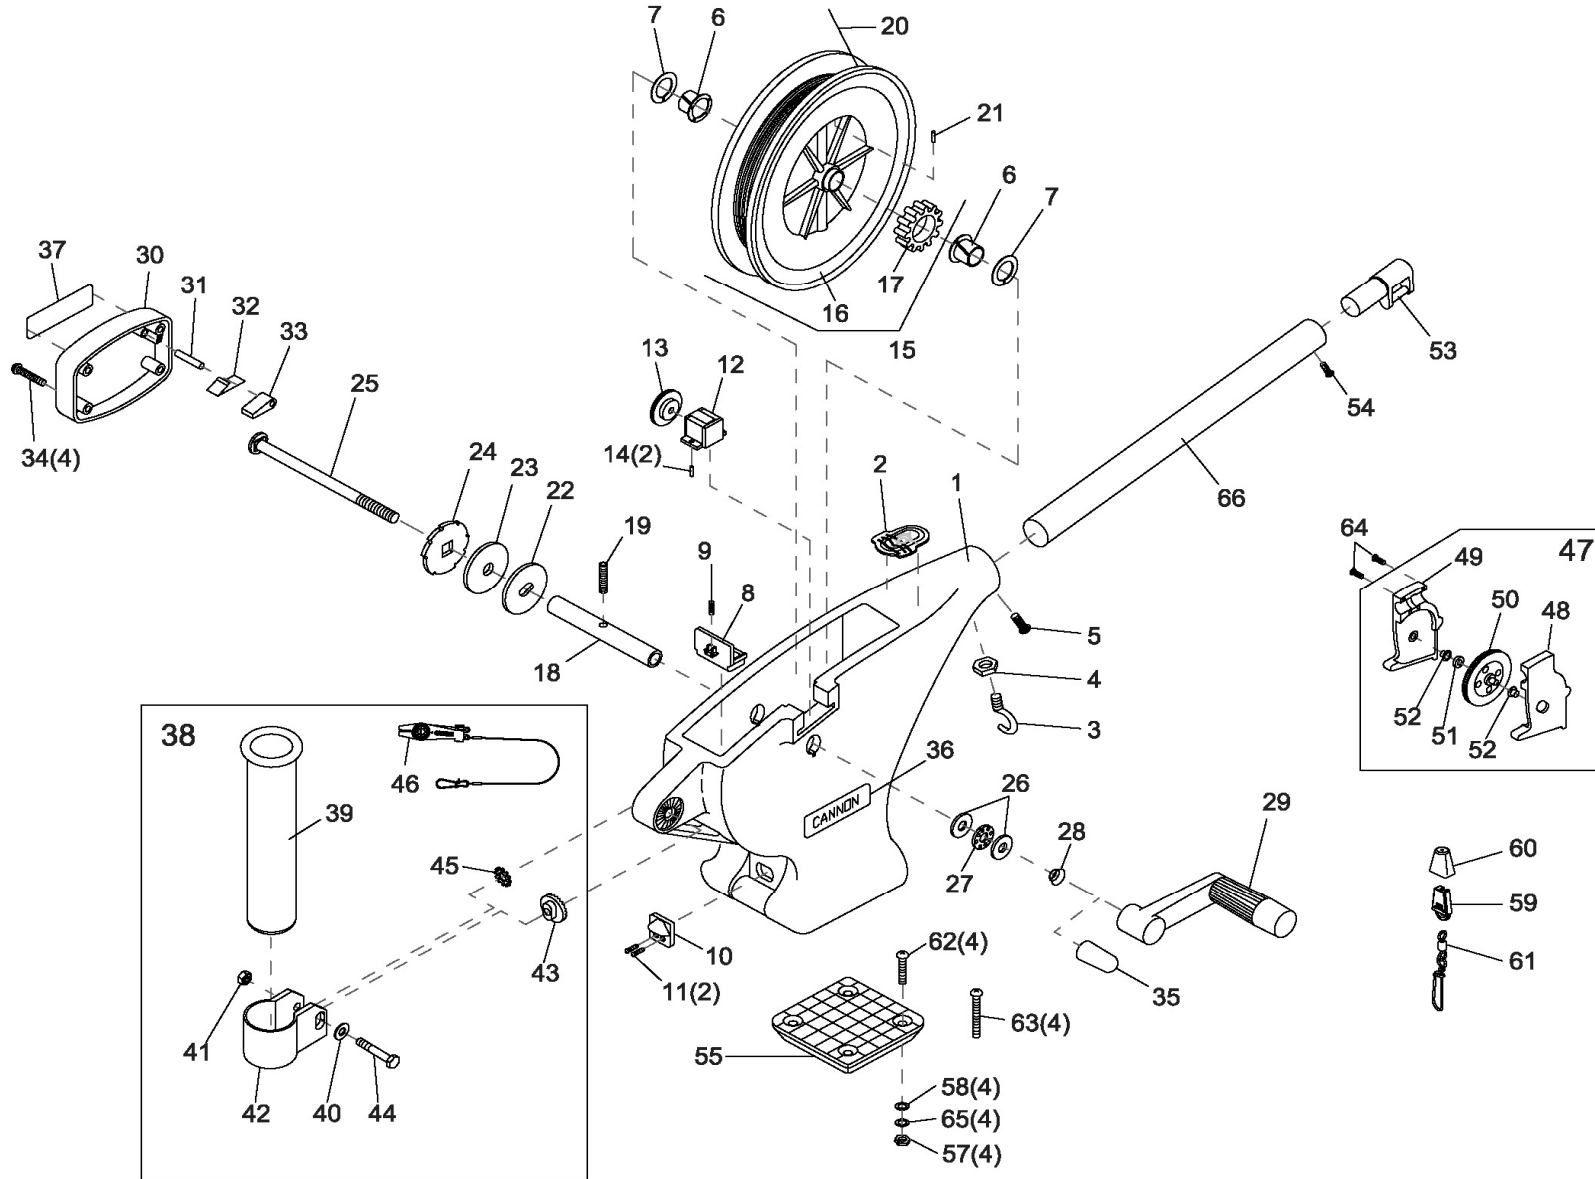

For Parts and Service
Call 1-888-404-1119
www.mikesreelrepair.com

UNI-TROLL 5 METRIC™

for use with "AH" serial numbers

1	3330002	FRAME - UNI-TROLL	23	0467694	BRAKE PLATE - RATCHET	45	2277002	>UNIVERSAL LINE RELEASE
2	3327004	DECAL - NOSE, UNI-TROLL	24	1000904	SHAFT - RATCHET - UNI-TROLL	46	3992300	SWIVEL HEAD ASSEMBLY
3	9040040	HOOK - 1/4" - 20 ROLLED	25	9010310	WASHER - THRUST [2.EA]	47	0267001	▶SIDE PLATE (RH)
4	2263102	NUT - HEX 1/4"-20	26	9010280	BEARING - THRUST	48	0267002	▶SIDE PLATE (LH)
5	9280750	SCREW - 1/4" - 20 (RH) x 3/4" PPH	27	9400040	SPRING - HAND CRANK	49	0269726	▶PULLY - SWIVEL HEAD
6	9010001	BEARING - REEL SHAFT NYLINER [2.EA]	28	0902000	CRANK HANDLE - UNI-TROLL	50	3397300	▶WASHER - .735 OD X .36 ID
7	9430003	WASHER - 5/8" ID (NYLON) [2.EA]	29	3321001	COVER - CLUTCH, ROUND (LEXAN)	51	9010070	▶HDW BEARING BRASS[2.EA]
8	3356050	BASE LATCH	30	9250003	PIN - DOWEL 3/16" x 7/8" - RATCHET	52	2216403	BOOM END
9	9400050	SPRING - BASE LATCH	31	9400070	SPRING - DOG RATCHET	53	2372100	SCREW - #8 x 5/8" PPHMS
10	3356052	BASE LATCH TAB	32	9100160	DOG - RATCHET	54	3307002	LOW PROFILE MOUNTING BASE (LEXAN)
11	9370010	SCREW - #4 x 1/2" PPH [2.EA]	33	9370001	SCREW - #10 x 1-1/4" PPHSMS [4.EA]	55	2994894	*BAG ASSEMBLY, MOUNTING (KIT #4)
12	0220477	DEPTH COUNTER - 3 DIGIT	34	9100721	RED THREAD CAP	56	2263102	NUT - HEX 1/4"-20 [4.EA]
13	3333003	GEAR - COUNTER, UNI-TROLL	35	3395631	DECAL - CANNON SMALL	57	2371712	WASHER - 9/32" FLAT [4.EA]
14	3397913	REEL ASSEMBLY - UNI-TROLL HIGH SPEED	36	3395630	DECAL - CANNON LARGE	58	9100100	TERMINATOR
15	3333004	>GEAR - REEL, UNI-TROLL	37	2477001	BAG ASSY - SINGLE ROD HOLDER	59	9100101	TERMINATOR CUSHION
16	3397904	▶REEL - ROUGH 5.75"	38	0290796	>TUBE - ROD HOLDER	60	9100620	TERMINATOR SNAP & SWIVEL
17	1080001	SHAFT - REEL, UNI-TROLL	39	2151726	>WASHER - 5/16" FLAT	61	9280713	BOLT - TRUSS 1/4" - 20 x 1-1/2" [4.EA]
18	3393412	SCREW - SET 5/16"-18 x 1" (REEL)	40	2383106	>NUT - 5/16"-18 SS	62	9280725	BOLT - TRUSS 1/4" - 20 x 2-1/2" [4.EA]
19	3775396	SPOOL CABLE SS [200.FT]	41	3319005	>CLAMP - ROD HOLDER w/ SLOT	63	9370010	SCREW - #4 x 1/2" PPH [3.EA]
20	9100070	CABLE LEADER SLEEVE	42	3325002	>DISK - ROD HOLDER	64	9950357	WASHER - LOCK 1/4" SPLIT [4.EA]
21	0467695	BRAKE PLATE - REEL	43	9040310	>BOLT - HEX 5/16"-18 x 2"	65	2290829	24" BOOM - HEAVY DUTY
22	1264670	CLUTCH PAD	44	9430160	>WASHER - STAR 5/16"			