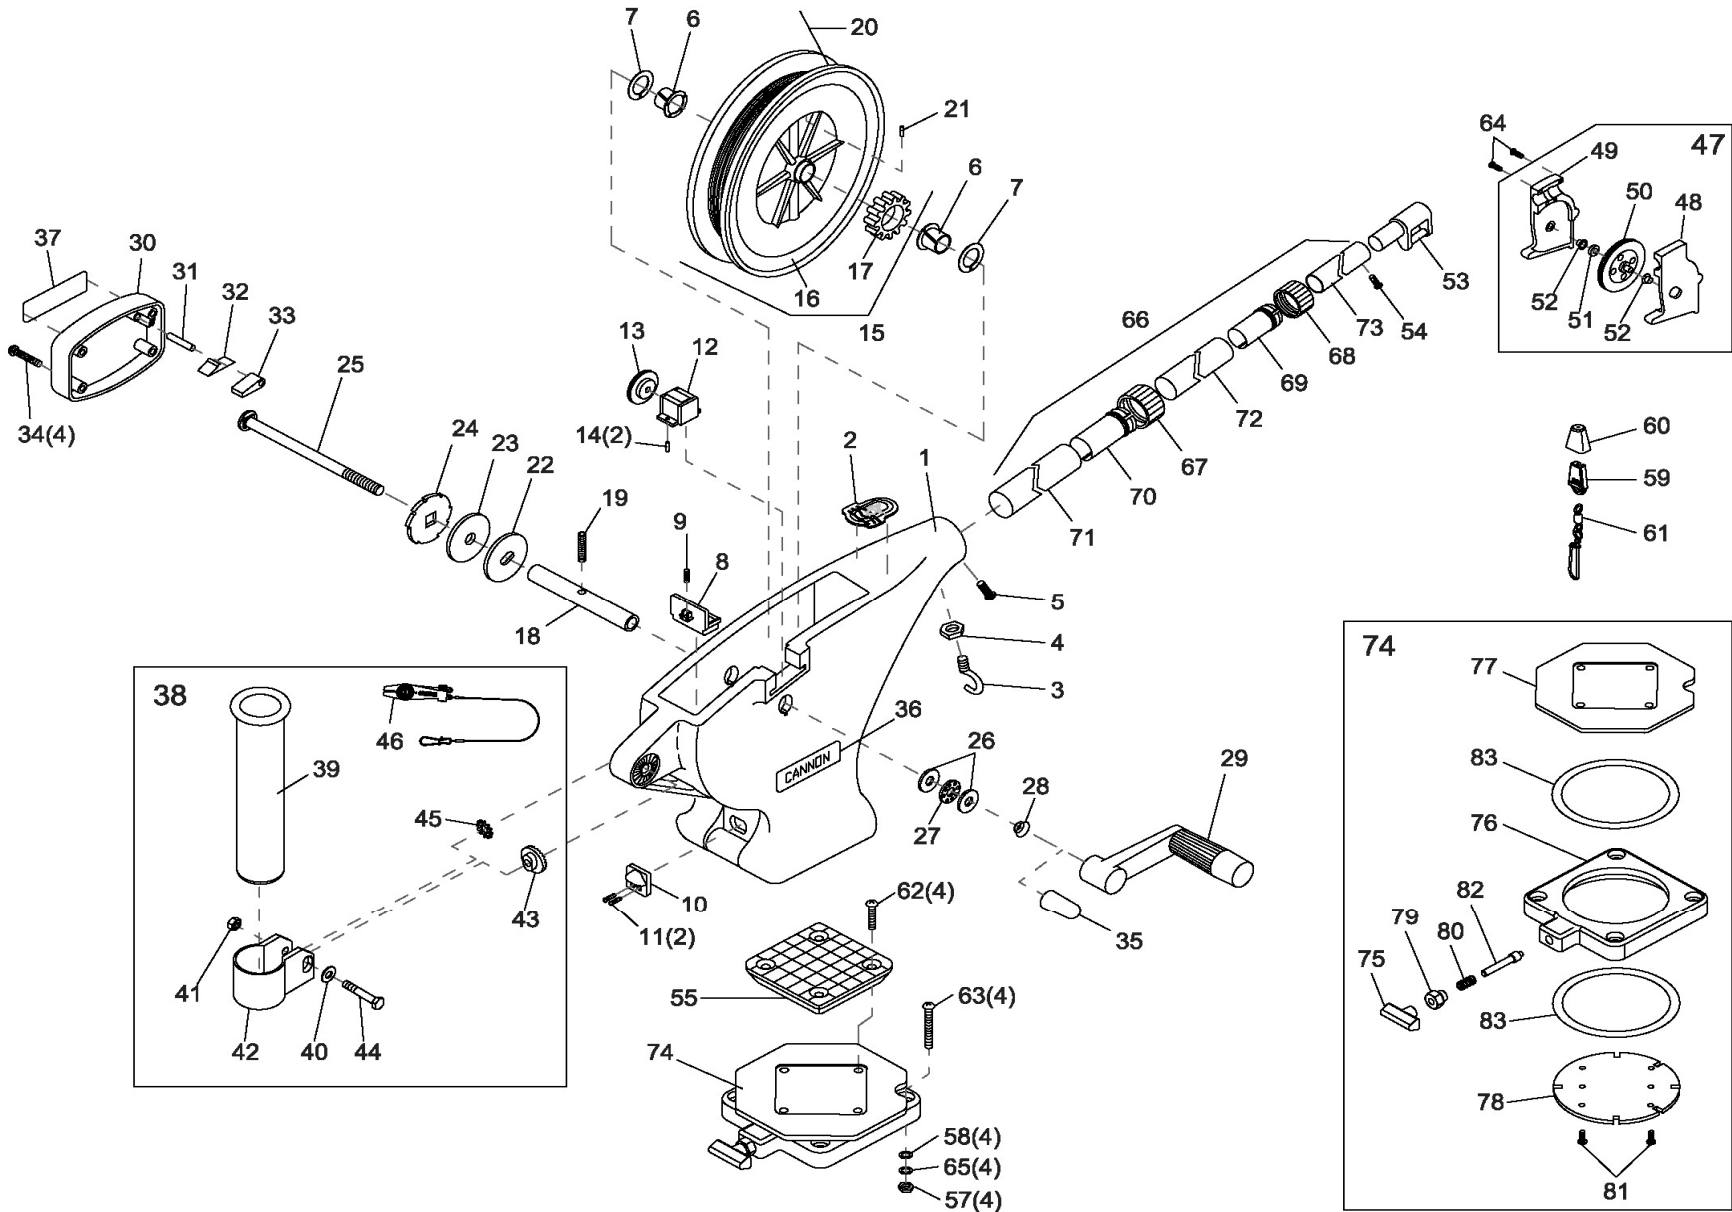

For Parts and Service
Call 1-888-404-1119
www.mikesreelrepair.com

UNI-TROLL 10 METRIC™

for use with "AH" serial numbers

1	3330002	FRAME - UNI-TROLL	29	0902000	CRANK HANDLE - UNI-TROLL	57	2263102	NUT - HEX 1/4"-20 [4.EA]
2	3327004	DECAL - NOSE, UNI-TROLL	30	3321001	COVER - CLUTCH, ROUND (LEXAN)	58	2371712	WASHER - 9/32" FLAT [4.EA]
3	9040040	HOOK - 1/4" - 20 ROLLED	31	9250003	PIN - DOWEL 3/16" x 7/8" - RATCHET	59	9100100	TERMINATOR
4	2263102	NUT - HEX 1/4"-20	32	9400070	SPRING - DOG RATCHET	60	9100101	TERMINATOR CUSHION
5	9280750	SCREW - 1/4" - 20 (RH) x 3/4" PPH	33	9100160	DOG - RATCHET	61	9100620	TERMINATOR SNAP & SWIVEL
6	9010001	BEARING - REEL SHAFT NYLINER [2.EA]	34	9370001	SCREW - #10 x 1-1/4" PPHSMS [4.EA]	62	9280713	BOLT - TRUSS 1/4" - 20 x 1-1/2" [4.EA]
7	9430003	WASHER - 5/8" ID (NYLON) [2.EA]	35	9100721	RED THREAD CAP	63	9280725	BOLT - TRUSS 1/4" - 20 x 2-1/2" [4.EA]
8	3356050	BASE LATCH	36	3395631	DECAL - CANNON SMALL	64	9370010	SCREW - #4 x 1/2" PPH [3.EA]
9	9400050	SPRING - BASE LATCH	37	3395630	DECAL - CANNON LARGE	65	9950357	WASHER - LOCK 1/4" SPLIT [4.EA]
10	3356052	BASE LATCH TAB	38	2477001	BAG ASSY - SINGLE ROD HOLDER	66	2210821	TELESCOPIC BOOM
11	9370010	SCREW - #4 x 1/2" PPH [2.EA]	39	0290796	>TUBE - ROD HOLDER	67	2219822	>BASE TUBE CLAMP
12	3320011	DEPTH COUNTER - 3 DIGIT (METRIC)	40	2151726	>WASHER - 5/16" FLAT	68	2219823	>MID TUBE CLAMP
13	3333010	COUNTER GEAR (METRIC)	41	2383106	>NUT - 5/16"-18 SS	69	2222825	>MID TUBE COLLET
14	0854654	COUNTER CUSHION/STOPPER [2.EA]	42	3319005	>CLAMP - ROD HOLDER w/ SLOT	70	2222826	>BASE TUBE COLLET
15	3374010	REEL ASSY - HS ELECTRIC (METRIC)	43	3325002	>DISK - ROD HOLDER	71	2290828	►BOOM BASE TUBE (BLACK)
16	0274732	►REEL - ROUGH 3.75"	44	9040310	>BOLT - HEX 5/16"-18 x 2"	72	2290829	►BOOM MID TUBE (BLACK)
17	3333011	>GEAR - REEL (METRIC)	45	9430160	>WASHER - STAR 5/16"	73	2290830	►BOOM END TUBE (BLACK)
18	1080001	SHAFT - REEL, UNI-TROLL	46	2277002	>UNIVERSAL LINE RELEASE	74	2998905	SWIVEL BASE
19	3393412	SCREW - SET 5/16"-18 x 1" (REEL)	47	3992300	SWIVEL HEAD ASSEMBLY	75	2249001	>KNOB - RELEASE PIN (LEXAN)
20	3775396	SPOOL CABLE SS [200.FT]	48	0267001	►SIDE PLATE (RH)	76	2267001	>BASE PLATE (LEXAN)
21	9100070	CABLE LEADER SLEEVE	49	0267002	►SIDE PLATE (LH)	77	2267002	>SWIVEL PLATE (LEXAN)
22	0467695	BRAKE PLATE - REEL	50	0269726	►PULLY - SWIVEL HEAD	78	2267006	>INDEXING PLATE (TAPPED)
23	1264670	CLUTCH PAD	51	3397300	►WASHER - .735 OD X .36 ID	79	2277001	>NUT - RETAINER RELEASE
24	0467694	BRAKE PLATE - RATCHET	52	9010070	►HDW BEARING BRASS[2.EA]	80	2287002	>SPRING - RELEASE PIN
25	1000904	SHAFT - RATCHET - UNI-TROLL	53	2227820	BOOM END - TELESCOPIC (LEXAN)	81	2372100	>SCREW - #8 x 5/8" PPHMS [2.EA]
26	9010310	WASHER - THRUST [2.EA]	54	2372100	SCREW - #8 x 5/8" PPHMS	82	3392600	>RELEASE PIN
27	9010280	BEARING - THRUST	55	3307002	LOW PROFILE MOUNTING BASE (LEXAN)	83	9010004	>BEARING - SWIVEL BASE [2.EA]
28	9400040	SPRING - HAND CRANK	56	2994894	*BAG ASSEMBLY, MOUNTING (KIT #4)			