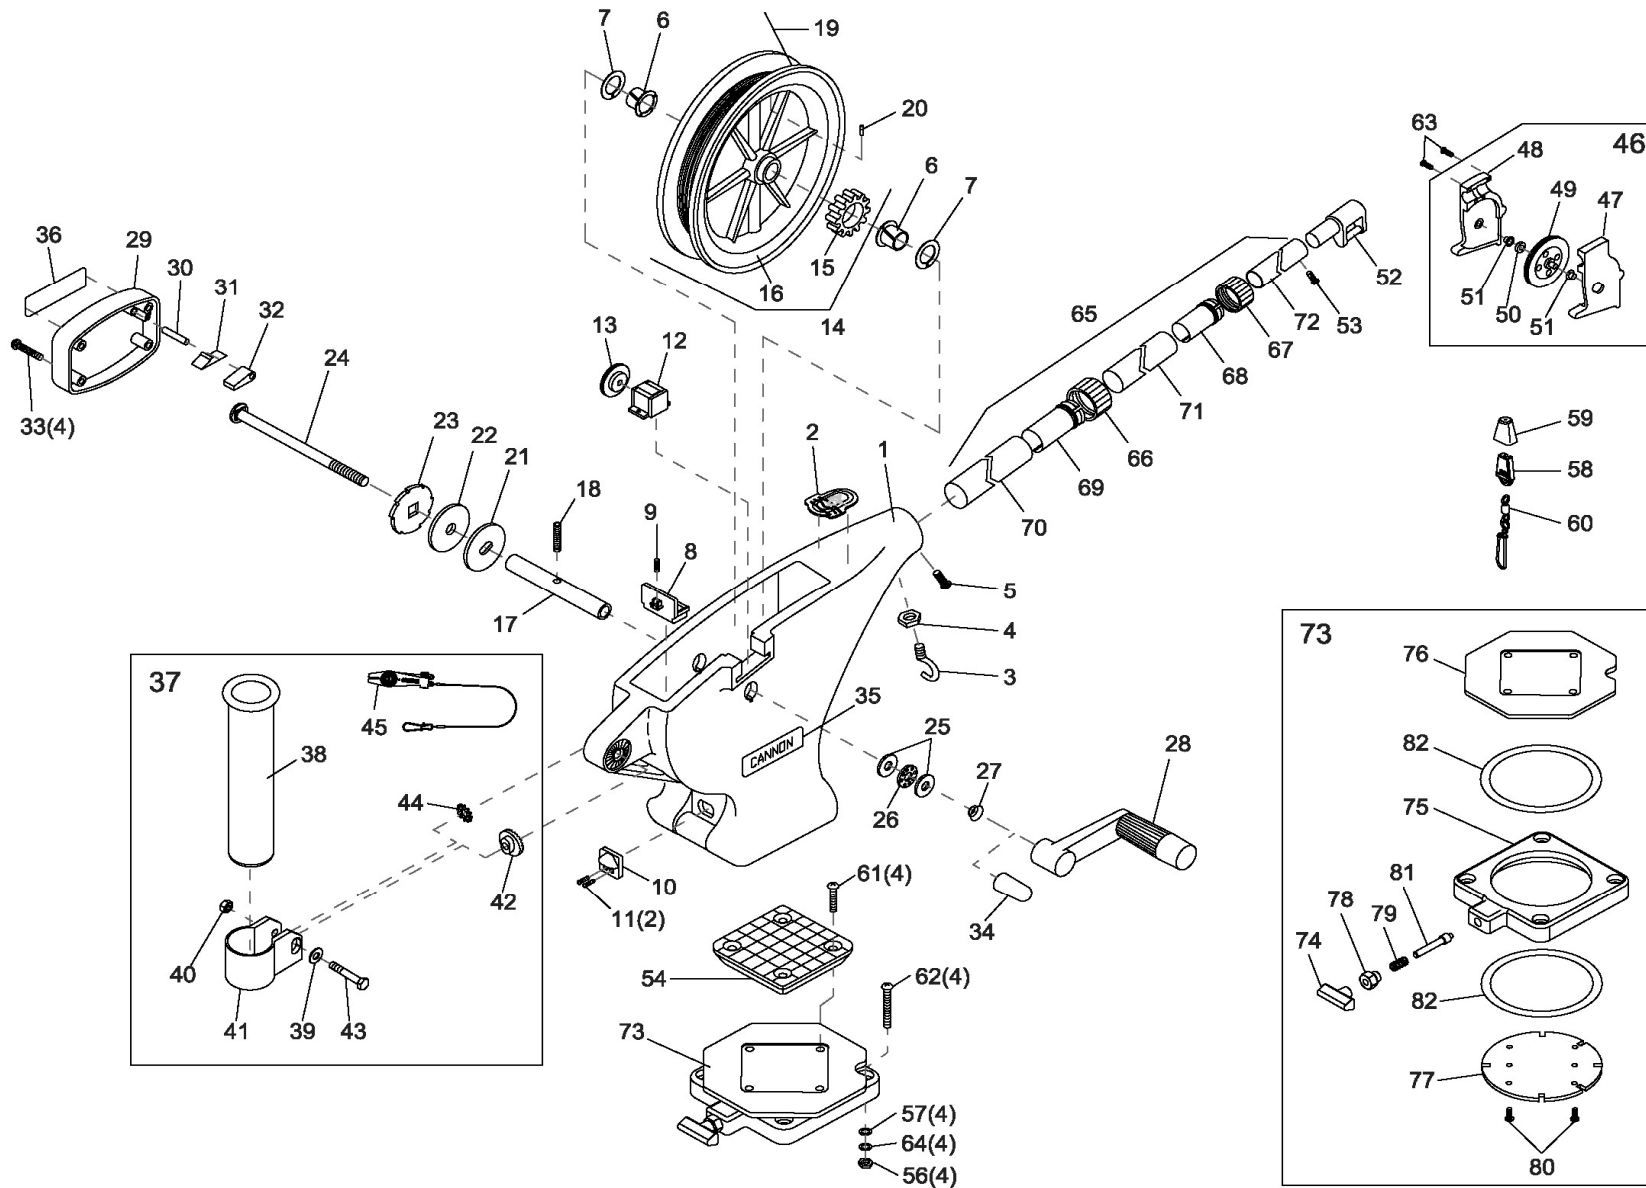

For Parts and Service
Call 1-888-404-1119
www.mikesreelrepair.com

UNI-TROLL 10™

for use with "AH" serial numbers

For Parts and Service
 Call 1-888-404-1119
 www.mikesreelrepair.com

1	3330002	FRAME - UNI-TROLL	29	3321001	COVER - CLUTCH, ROUND (LEXAN)	57	2371712	WASHER - 9/32" FLAT [4.EA]
2	3327004	DECAL - NOSE, UNI-TROLL	30	9250003	PIN - DOWEL 3/16" x 7/8" - RATCHET	58	9100100	TERMINATOR
3	9040040	HOOK - 1/4" - 20 ROLLED	31	9400070	SPRING - DOG RATCHET	59	9100101	TERMINATOR CUSHION
4	2263102	NUT - HEX 1/4"-20	32	9100160	DOG - RATCHET	60	9100620	TERMINATOR SNAP & SWIVEL
5	9280750	SCREW - 1/4" - 20 (RH) x 3/4" PPH	33	9370001	SCREW - #10 x 1-1/4" PPHSMS [4.EA]	61	9280713	BOLT - TRUSS 1/4" - 20 x 1-1/2" [4.EA]
6	9010001	BEARING - REEL SHAFT NYLINER [2.EA]	34	9100721	RED THREAD CAP	62	9280725	BOLT - TRUSS 1/4" - 20 x 2-1/2" [4.EA]
7	9430003	WASHER - 5/8" ID (NYLON) [2.EA]	35	3395631	DECAL - CANNON SMALL	63	9370010	SCREW - #4 x 1/2" PPH [3.EA]
8	3356050	BASE LATCH	36	3395630	DECAL - CANNON LARGE	64	9950357	WASHER - LOCK 1/4" SPLIT [4.EA]
9	9400050	SPRING - BASE LATCH	37	2477001	BAG ASSY - SINGLE ROD HOLDER	65	2210821	TELESCOPIC BOOM
10	3356052	BASE LATCH TAB	38	0290796	>TUBE - ROD HOLDER	66	2219822	>BASE TUBE CLAMP
11	9370010	SCREW - #4 x 1/2" PPH [2.EA]	39	2151726	>WASHER - 5/16" FLAT	67	2219823	>MID TUBE CLAMP
12	0220477	DEPTH COUNTER - 3 DIGIT	40	2383106	>NUT - 5/16"-18 SS	68	2222825	>MID TUBE COLLET
13	3333003	GEAR - COUNTER, UNI-TROLL	41	3319005	>CLAMP - ROD HOLDER w/ SLOT	69	2222826	>BASE TUBE COLLET
14	3397913	REEL ASSEMBLY - UNI-TROLL HIGH SPEED	42	3325002	>DISK - ROD HOLDER	70	2290828	▶BOOM BASE TUBE (BLACK)
15	3333004	>GEAR - REEL, UNI-TROLL	43	9040310	>BOLT - HEX 5/16"-18 x 2"	71	2290829	▶BOOM MID TUBE (BLACK)
16	3397904	▶REEL - ROUGH 5.75"	44	9430160	>WASHER - STAR 5/16"	72	2290830	▶BOOM END TUBE (BLACK)
17	1080001	SHAFT - REEL, UNI-TROLL	45	2277002	>UNIVERSAL LINE RELEASE	73	2998905	SWIVEL BASE
18	3393412	SCREW - SET 5/16"-18 x 1" (REEL)	46	3992300	SWIVEL HEAD ASSEMBLY	74	2249001	>KNOB - RELEASE PIN (LEXAN)
19	3775396	SPOOL CABLE SS [200.FT]	47	0267001	▶SIDE PLATE (RH)	75	2267001	>BASE PLATE (LEXAN)
20	9100070	CABLE LEADER SLEEVE	48	0267002	▶SIDE PLATE (LH)	76	2267002	>SWIVEL PLATE (LEXAN)
21	0467695	BRAKE PLATE - REEL	49	0269726	▶PULLY - SWIVEL HEAD	77	2267006	>INDEXING PLATE (TAPPED)
22	1264670	CLUTCH PAD	50	3397300	▶WASHER - .735 OD X .36 ID	78	2277001	>NUT - RETAINER RELEASE
23	0467694	BRAKE PLATE - RATCHET	51	9010070	▶HDW BEARING BRASS[2.EA]	79	2287002	>SPRING - RELEASE PIN
24	1000904	SHAFT - RATCHET - UNI-TROLL	52	2227820	BOOM END - TELESCOPIC (LEXAN)	80	2372100	>SCREW - #8 x 5/8" PPHMS [2.EA]
25	9010310	WASHER - THRUST [2.EA]	53	2372100	SCREW - #8 x 5/8" PPHMS	81	3392600	>RELEASE PIN
26	9010280	BEARING - THRUST	54	3307002	LOW PROFILE MOUNTING BASE (LEXAN)	82	9010004	>BEARING - SWIVEL BASE [2.EA]
27	9400040	SPRING - HAND CRANK	55	2994894	*BAG ASSEMBLY, MOUNTING (KIT #4)			
28	0902000	CRANK HANDLE - UNI-TROLL	56	2263102	NUT - HEX 1/4"-20 [4.EA]			