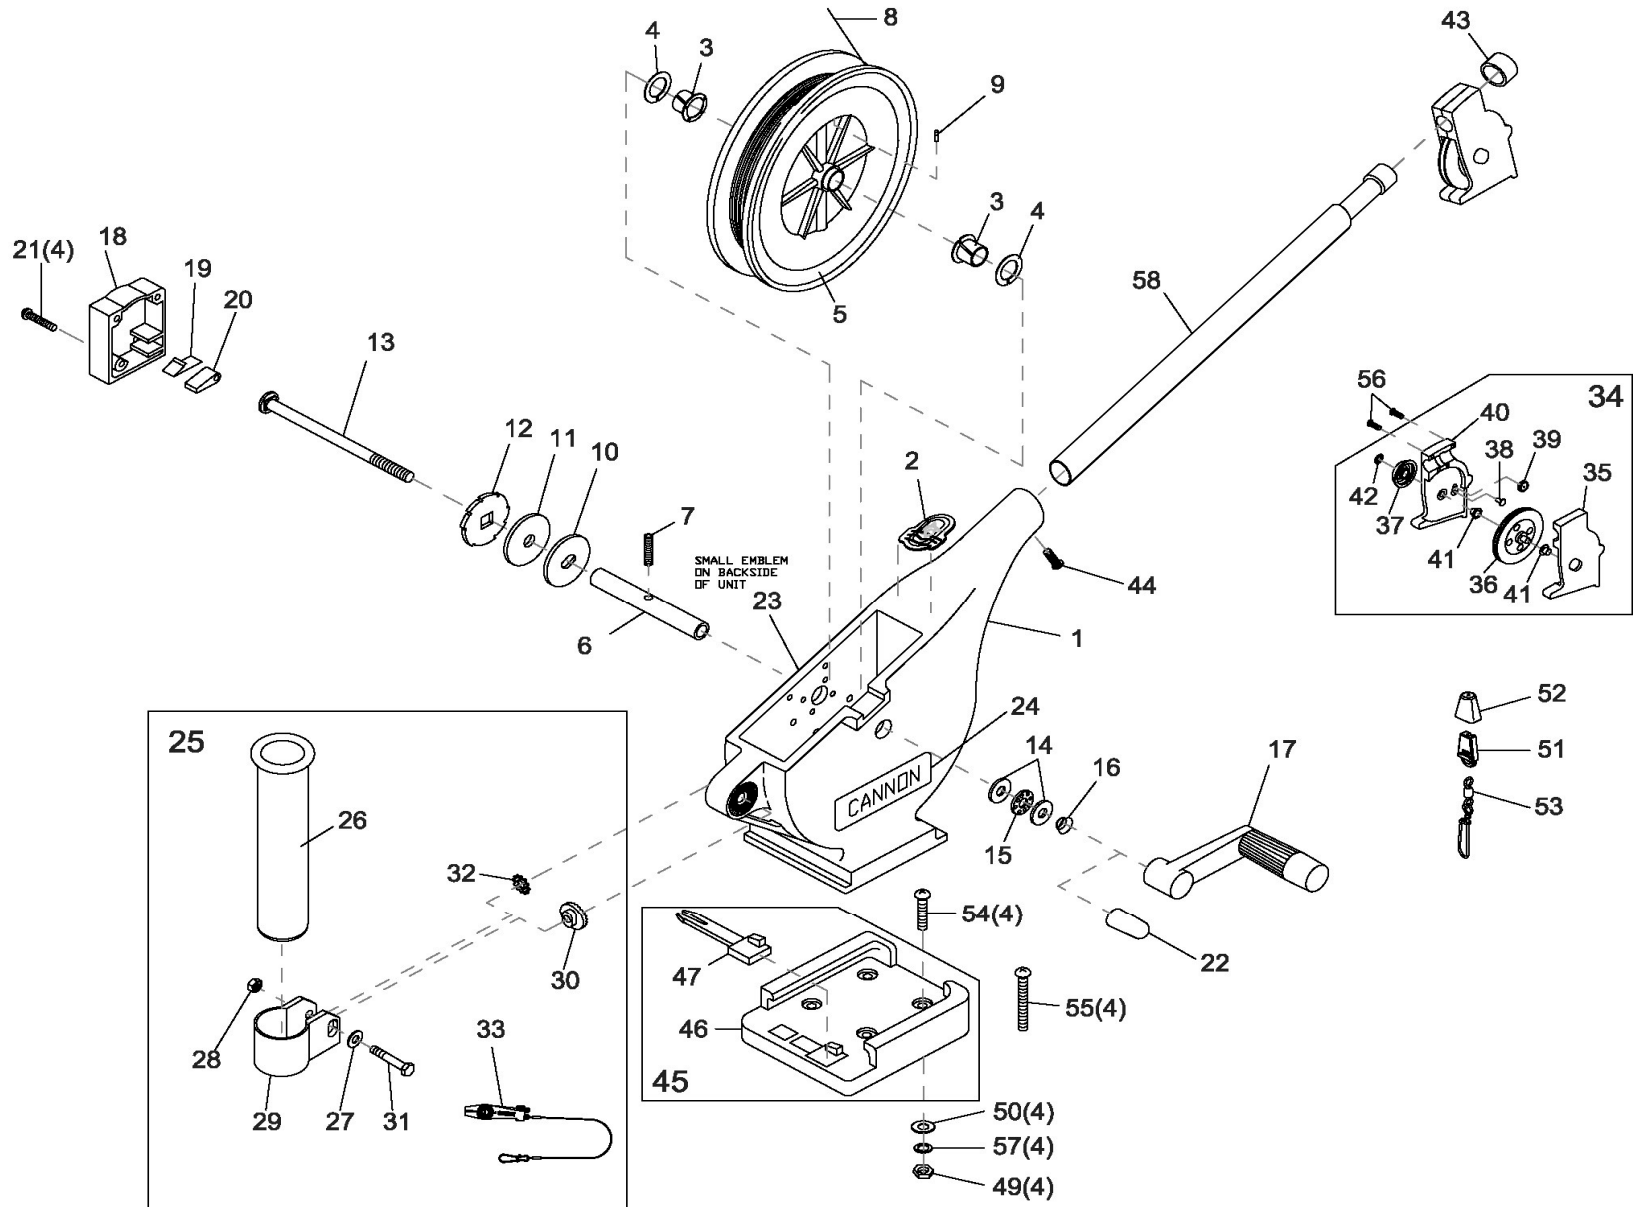

For Parts and Service
Call 1-888-404-1119
www.mikesreelrepair.com

LAKE-TROLL™

for use with "AH" serial numbers

1	3330001	FRAME - LAKE-TROLL (LEXAN)	30	3325002	>DISK - ROD HOLDER
2	3395617	DECAL - NOSE, LAKE-TROLL	31	9040310	>BOLT - HEX 5/16"-18 x 2"
3	9010001	BEARING - REEL SHAFT [2.EA]	32	9430160	>WASHER - STAR 5/16"
4	9430003	WASHER - 5/8" NYLON ROUND [2.EA]	33	2277002	>UNIVERSAL LINE RELEASE
5	0274731	REEL - ROUGH 3.75" (LEXAN)	34	0444001	SWIVEL HEAD ASSEMBLY W/ COUNTER
6	1080001	SHAFT - REEL	35	0267001	▶SIDE PLATE (RH)
7	3393412	SCREW - SET 5/16"-18 x 1" (REEL)	36	0269726	▶PULLY - SWIVEL HEAD
8	3775392	SPOOL CABLE SS [150.FT]	37	0325002	▶COUNTER - SWIVEL HEAD
9	9100070	CABLE LEADER SLEEVE	38	0333001	▶GEAR - INTERMEDIATE, SWIVEL HEAD
10	0467695	BRAKE PLATE - REEL	39	0333002	▶GEAR - REDUCTION, SWIVEL HEAD
11	1264670	CLUTCH PAD	40	0367004	▶SIDE PLATE (LH), W/ COUNTER
12	0467694	BRAKE PLATE - RATCHET	41	9010070	▶HDW BEARING BRASS[2.EA]
13	1000904	SHAFT - RATCHET	42	9100690	▶CLAMP - RING, PUSH ON
14	9010310	WASHER - THRUST [2.EA]	43	3316001	CAP - BOOM END
15	9010280	BEARING - THRUST	44	9370002	SCREW - #8-32 SELF TAPPING
16	9400040	SPRING - HAND CRANK	45	2998901	TAB LOCK MOUNTING BASE
17	0422004	CRANK HANDLE, LAKE-TROLL	46	3307003	BASE - TAB LOCK, NO TAB (LEXAN)
18	1021480	CLUTCH COVER	47	3391001	LOCKING TAB
19	9400070	SPRING - DOG RATCHET	48	2994894	*BAG ASSEMBLY, MOUNTING (KIT #4)
20	9100160	DOG - RATCHET	49	2263102	NUT - HEX 1/4"-20 [4.EA]
21	9370220	SCREW - #10 x 1-1/4" FH TYPE A [4.EA]	50	2371712	WASHER - 9/32" FLAT [4.EA]
22	9100721	RED THREAD CAP	51	9100100	TERMINATOR
23	3395631	DECAL - CANNON SMALL (BLACK)	52	9100101	TERMINATOR CUSHION
24	3395630	DECAL - CANNON LARGE (BLACK)	53	9100620	TERMINATOR SNAP & SWIVEL
25	2477001	BAG ASSY - SINGLE ROD HOLDER KIT	54	9280713	BOLT - TRUSS 1/4" - 20 x 1-1/2" [4.EA]
26	0290796	>TUBE - ROD HOLDER	55	9280725	BOLT - TRUSS 1/4" - 20 x 2-1/2" [4.EA]
27	2151726	>WASHER - 5/16" FLAT	56	9370010	SCREW - #4 x 1/2" PPH [3.EA]
28	2383106	>NUT - 5/16"-18 SS	57	9950357	WASHER - LOCK 1/4" SPLIT [4.EA]
29	3319005	>CLAMP - ROD HOLDER w/ SLOT	58	3310008	16" BOOM - COPOLYMER