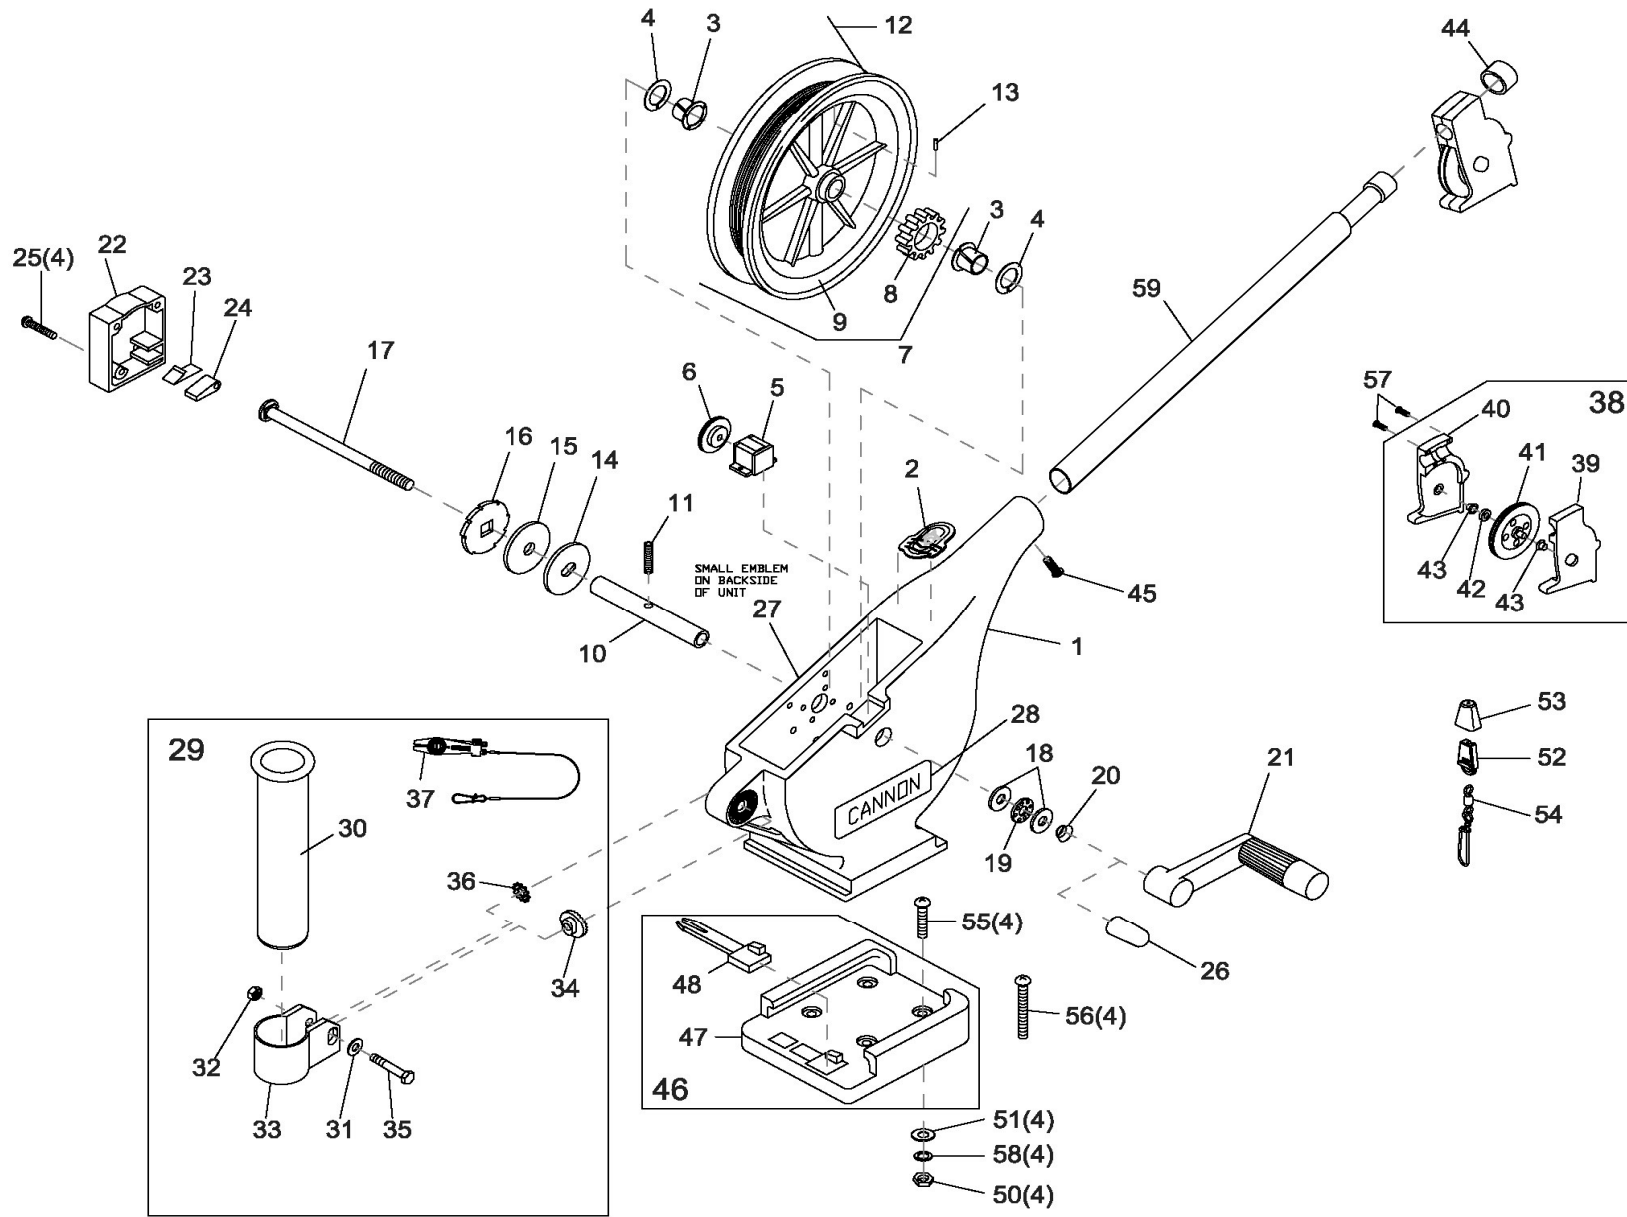

For Parts and Service
Call 1-888-404-1119
www.mikesreelrepair.com

EASI-TROLL HS™

for use with "AH" serial numbers

1	3330001	FRAME - EASI-TROLL (LEXAN)	31	2151726	>WASHER - 5/16" FLAT
2	3327006	DECAL - NOSE, EASI-TROLL	32	2383106	>NUT - 5/16"-18 SS
3	9010001	BEARING - REEL SHAFT [2.EA]	33	3319005	>CLAMP - ROD HOLDER w/ SLOT
4	9430003	WASHER - 5/8" NYLON ROUND [2.EA]	34	3325002	>DISK - ROD HOLDER
5	0220477	DEPTH COUNTER - 3 DIGIT	35	9040310	>BOLT - HEX 5/16"-18 x 2"
6	3333003	GEAR - COUNTER, EASI-TROLL HS	36	9430160	>WASHER - STAR 5/16"
7	3397913	REEL ASSEMBLY - HIGH SPEED	37	2277002	>UNIVERSAL LINE RELEASE
8	3333004	>GEAR - REEL, HIGH SPEED	38	3992300	SWIVEL HEAD ASSEMBLY
9	3397904	▶REEL - ROUGH 5.75"	39	0267001	▶SIDE PLATE (RH)
10	1080001	SHAFT - REEL	40	0267002	▶SIDE PLATE (LH)
11	339-3412	SCREW - SET 5/16"-18 x 1" (REEL)	41	0269726	▶PULLY - SWIVEL HEAD
12	3775396	SPOOL CABLE SS [200.FT]	42	3397300	▶WASHER - .735 OD X .36 ID
13	9100070	CABLE LEADER SLEEVE	43	9010070	▶HDW BEARING BRASS[2.EA]
14	0467695	BRAKE PLATE - REEL	44	3316001	CAP - BOOM END
15	1264670	CLUTCH PAD	45	9370002	SCREW - #8-32 SELF TAPPING
16	0467694	BRAKE PLATE - RATCHET	46	2998901	TAB LOCK MOUNTING BASE
17	1000904	SHAFT - RATCHET	47	3307003	BASE - TAB LOCK, NO TAB (LEXAN)
18	9010310	WASHER - THRUST [2.EA]	48	3391001	LOCKING TAB
19	9010280	BEARING - THRUST	49	2994894	*BAG ASSEMBLY, MOUNTING (KIT #4)
20	9400040	SPRING - HAND CRANK	50	2263102	NUT - HEX 1/4"-20 [4.EA]
21	0422004	CRANK HANDLE, EASI-TROLL	51	2371712	WASHER - 9/32" FLAT [4.EA]
22	1021480	CLUTCH COVER	52	9100100	TERMINATOR
23	9400070	SPRING - DOG RATCHET	53	9100101	TERMINATOR CUSHION
24	9100160	DOG - RATCHET	54	9100620	TERMINATOR SNAP & SWIVEL
25	9370220	SCREW - #10 x 1-1/4" FH TYPE A [4.EA]	55	9280713	BOLT - TRUSS 1/4" - 20 x 1-1/2" [4.EA]
26	9100721	RED THREAD CAP	56	9280725	BOLT - TRUSS 1/4" - 20 x 2-1/2" [4.EA]
27	339-5631	DECAL - CANNON SMALL (BLACK)	57	9370010	SCREW - #4 x 1/2" PPH [3.EA]
28	339-5630	DECAL - CANNON LARGE (BLACK)	58	9950357	WASHER - LOCK 1/4" SPLIT [4.EA]
29	2477001	BAG ASSY - SINGLE ROD HOLDER	59	3310002	24" BOOM - COPOLYMER
30	0290796	>TUBE - ROD HOLDER			