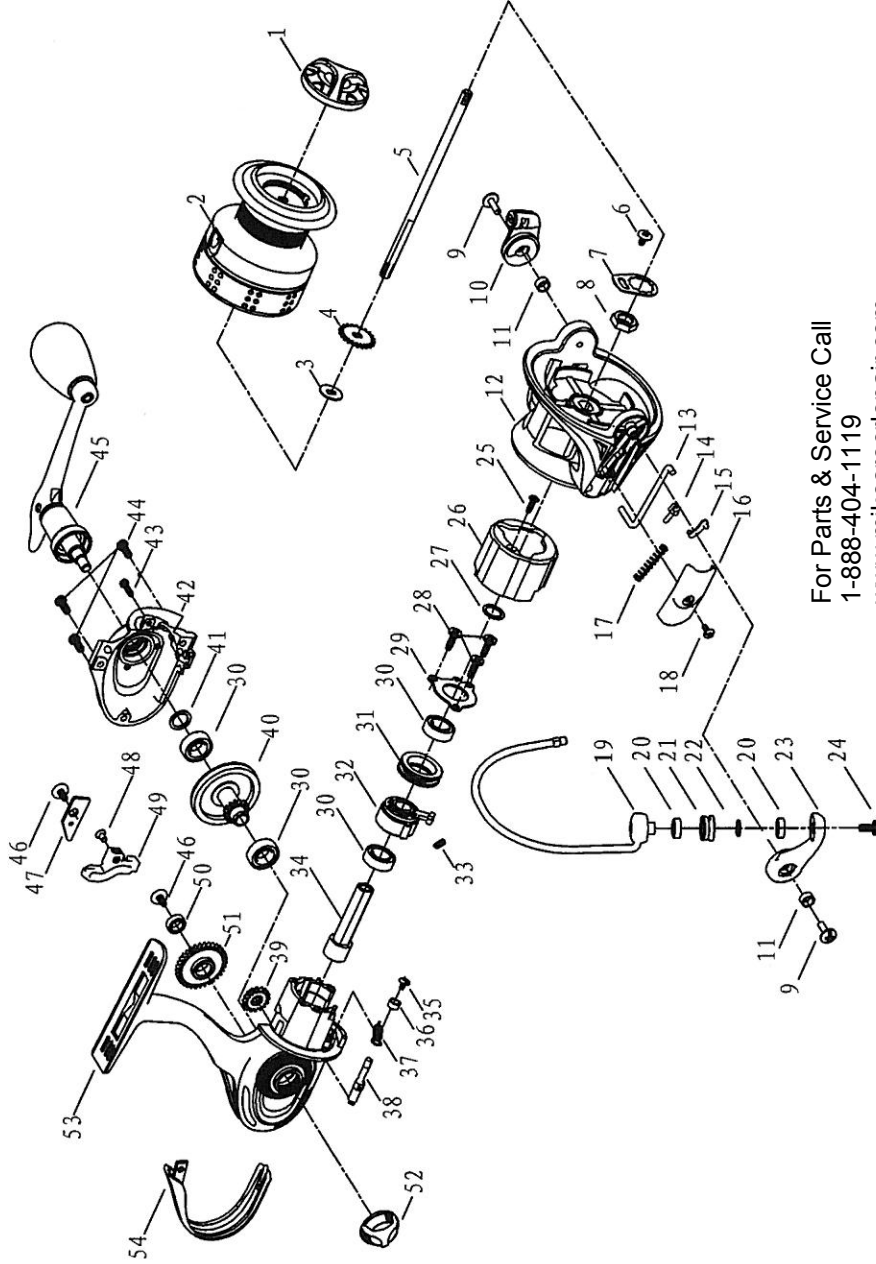

# MITCHELL®

**Model** M300PRO M308PRO

For Parts & Service Call  
 1-888-404-1119  
[www.mikesreertepair.com](http://www.mikesreertepair.com)

NO	PARTS DESCRIPTION	M300PRO	M308PRO
11	BUSHING(2)	1188261	1188261
12	ROTOR	1308697	1308713
13	BAIL TRIP LEVER	1308698	1308714
14	BAIL ARM SPRING GUIDE	1126272	1126272
15	BAIL ARM SPRING SHAFT	1252713	1252713
16	BAIL ARM COVER	1308699	1308715
17	BAIL ARM SPRING	1119106	1119106
18	BAIL ARM COVER SCREW	1125962	1125962
19	BAIL WIRE	1308700	1308700
20	ROLLER BALL BEARING(2)	1112125	1112125
21	LINE ROLLER	1252705	1252705
22	ROLLER WASHER	1110165	1110165
23	BAIL ARM	1308701	1308701
24	ROLLER SCREW	1126261	1126261
25	BODY HEAD COVER SCREW	1102139	1102139
26	BODY HEAD COVER	1308702	1308702
27	ONE WAY CLUTCH WASHER	1114764	1114764
28	ONE WAY CLUTCH SCREW(3)	1122123	1122123
29	ONE WAY CLUTCH COVER	1308703	1308703
30	BALL BEARING(4)	1252717	1252717
31	ONE WAY CLUTCH SUPPORT	1280475	1280475
32	ONE WAY CLUTCH ASSY (including sleeve)	1102144	1102144
33	AIR PULLING SPRING	1308704	1308704
34	PINION GEAR	1308705	1308705
35	AIR SWITCH SCREW	1131798	1131798
36	AIR SWITCH BUSHING	1279733	1279733
37	AIR SPRING	1252722	1252722
38	AIR SWITCH	1308706	1308706
39	REDUCTION GEAR	1252732	1252732
40	MAIN GEAR	1252725	1252725
41	MAIN GEAR WASHER	1114764	1114764
42	SIDE COVER ASSY	1308717	1308717
43	SIDE COVER SCREW	1117994	1117994
44	SIDE COVER SCREW(3)	1126084	1309755
45	HANDLE ASSY	1308708	1308708
46	SCREW(2)	1188428	1188428
47	SLIDE CLIP	1121651	1126332
48	SLIDE SCREW	1126454	1126454
49	SLIDE	1279738	1279738
50	OSCILLATION GEAR BALL BEARING	1085326	1085326
51	OSCILLATION GEAR	1253701	1253701
52	HANDLE CAP	1308709	1308709
53	MAIN BODY ASSY	1308710	1308710
54	REAR COVER	1308711	1308711