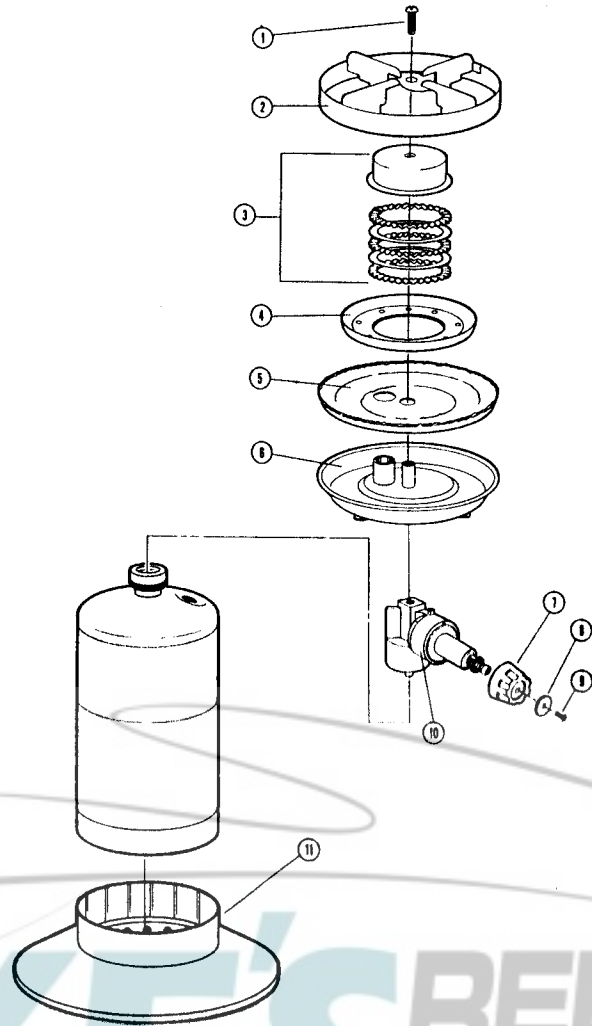

STOVES

5438-700

Coleman One Burner Stove
Specifications:

- ① 1012D1611 Screw
- ② 5438-5401 Grate Assy.
- ③ 5438-3181 Burner Ring Set
- ④ 413C3021 Master Burner Bowl
- ⑤ 5438-1011 Burner Pad
- ⑥ 5438-5101 Bowl Assy.
- ⑦ 5410-1491 Wheel
- ⑧ 5418-210 Disc
- ⑨ 220C175 Screw
- ⑩ 5438-5251 Regulator Assy.
- ⑪ 5438-5451 Bottle Holder