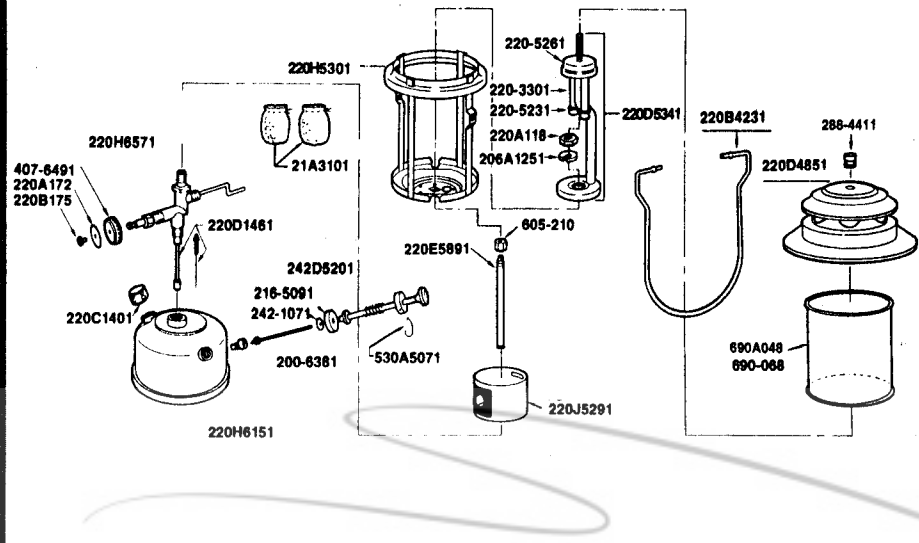

LANTERNS

220K195

Gasoline Lantern
Discontinued Model

Model 220K

MODEL	FOUNT	VENTILATOR (Vitreous On Steel)			LANTERN HEIGHT	FUEL CAPACITY
		COLOR	DIAMETER	HEIGHT		
220K	Green	Green	6 3/4"	2 5/8"	13 7/8"	2 Pints

8B242	Enamel, Fount Green Not Available	220D4851	Ventilator
21A1001	Mantle	220E5891	Generator
200-6381	Check Valve & Stem Assy.	220D5341	Burner Assy.
288-4411	Ball Nut	220H5301	Frame Assy. & Bail
206A1251	U Clip Washer	220H6151	Fount Assy.
216-5091	Pump Cup	220H6571	Valve Assy.
220A172	Direction Disc	220J5291	Base Rest
220-3301	Burner Tube (2)	242-1071	Push On Nut
220-5231	Burner Cap (2)	242D5201	Pump Plunger Assy.
220-5261	Mixing Chamber	407-6491	Valve Wheel
220A118	Frame Nut	530A5071	Pump Cap Clip
220C175	Screw, Valve Wheel	605-210	Jamb Nut
220B4231	Bail	690A048	Globe, Clear
220C1401	Fuel Cap	690-068	Globe, Amber (Accessory) Not Available
220D1461	Fuel & Air Tube		