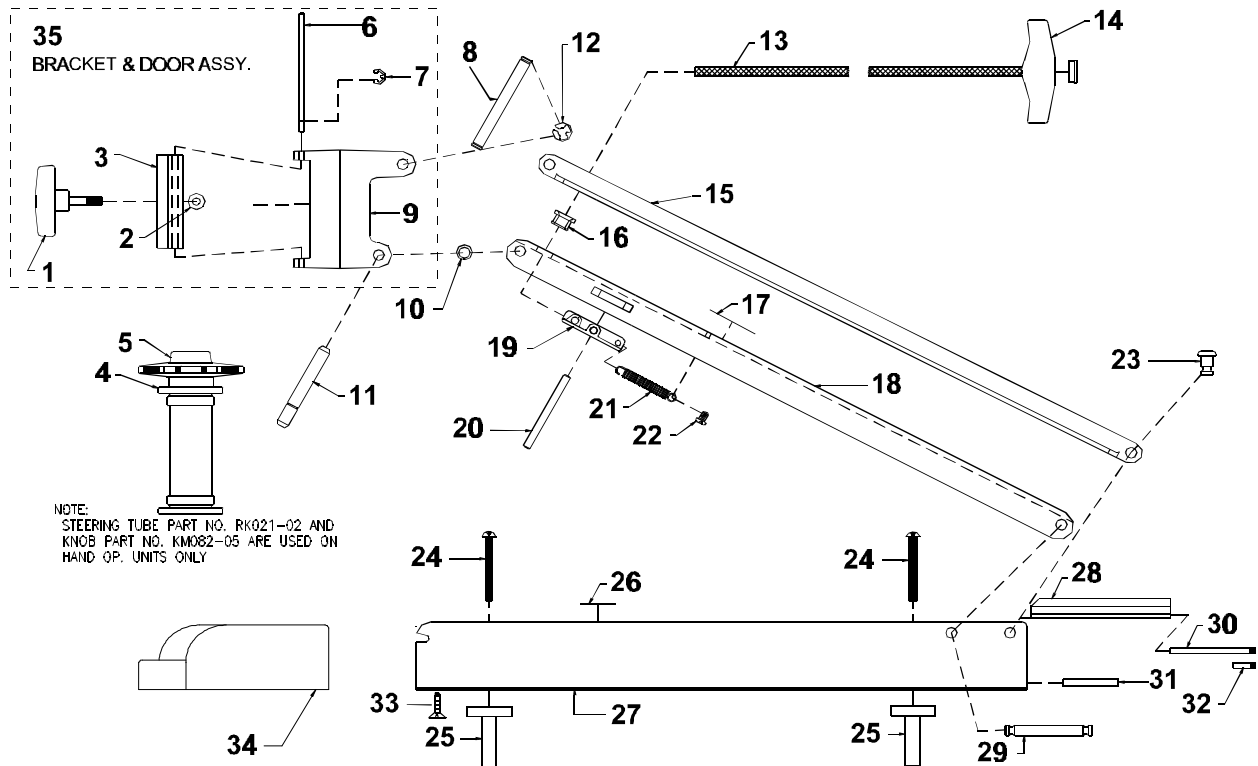

## FEATURES

- Hinged door for easy removal
- Tie Down Strap
- Adjustable height
- One-hand stow

## BASE DIMENSIONS

### 36" Mount

- Length - 17.5"
- Width - 5"
- Mounting hole size - 1/4"
- Length fully stowed - 37 1/4"

### 42" Mount

- Length - 20.5"
- Width - 5"
- Mounting hole size - 1/4"
- Length fully stowed - 43 1/4"