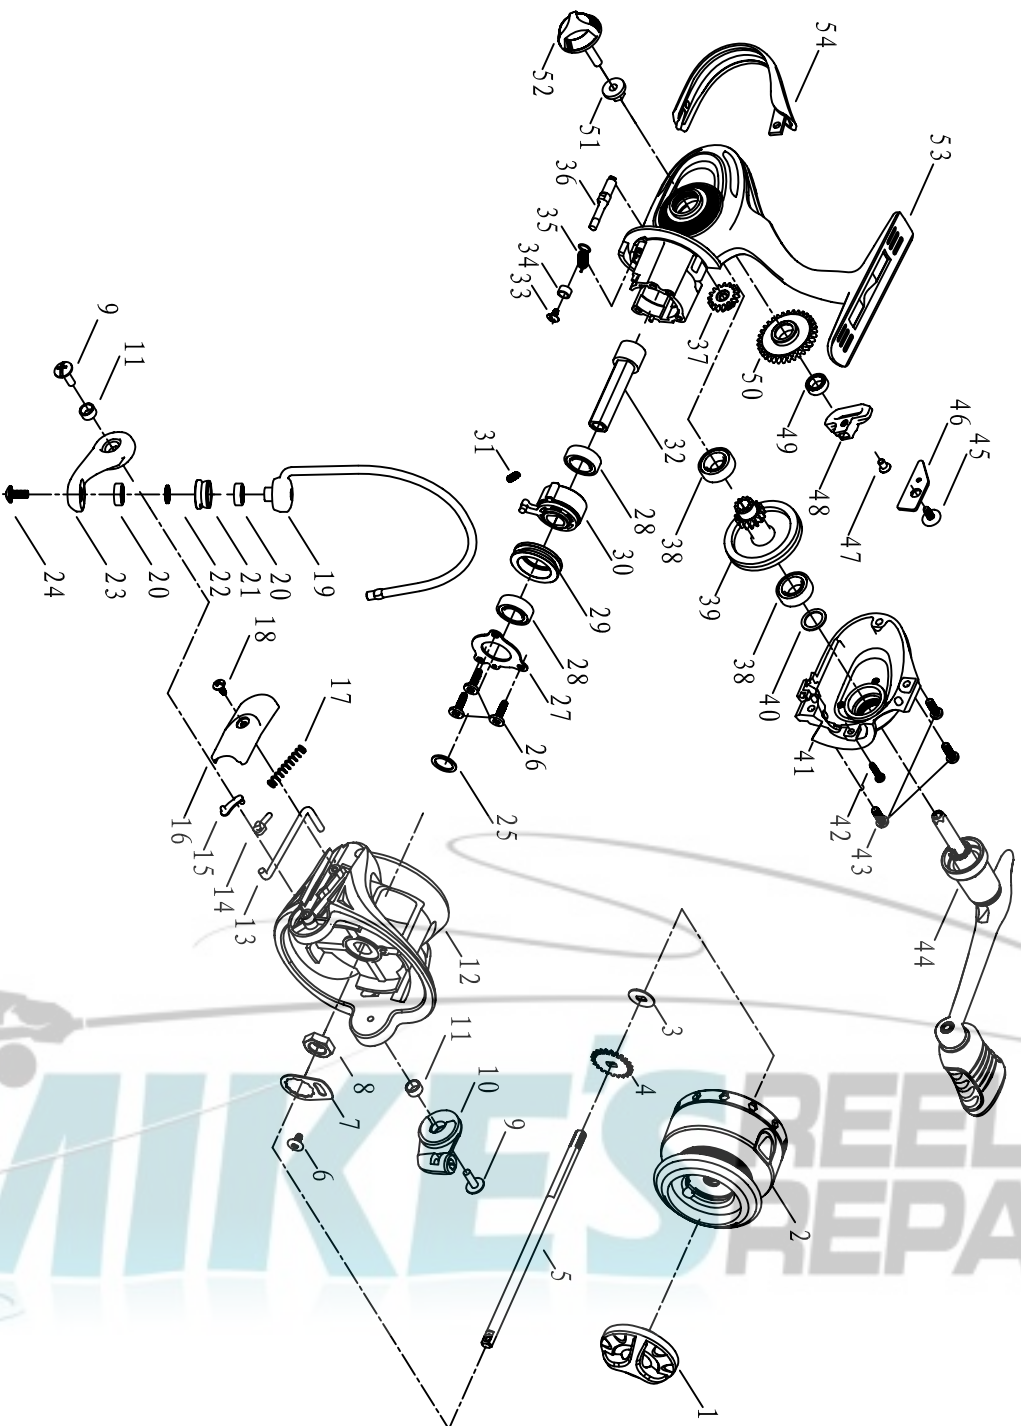

# MITCHELL®

Model M310

M310PRO

NO	PARTS DESCRIPTION
1	DRAG KNOB ASSY
2	SPOOL ASSY
3	MAIN SHAFT WASHER
4	MAIN SHAFT RATCHET
5	MAIN SHAFT
6	ROTOR RETAINER SCREW
7	ROTOR RETAINER PLATE
8	ROTOR NUT
9	ROTOR ARM SCREW(2)
10	BALL HOLDER