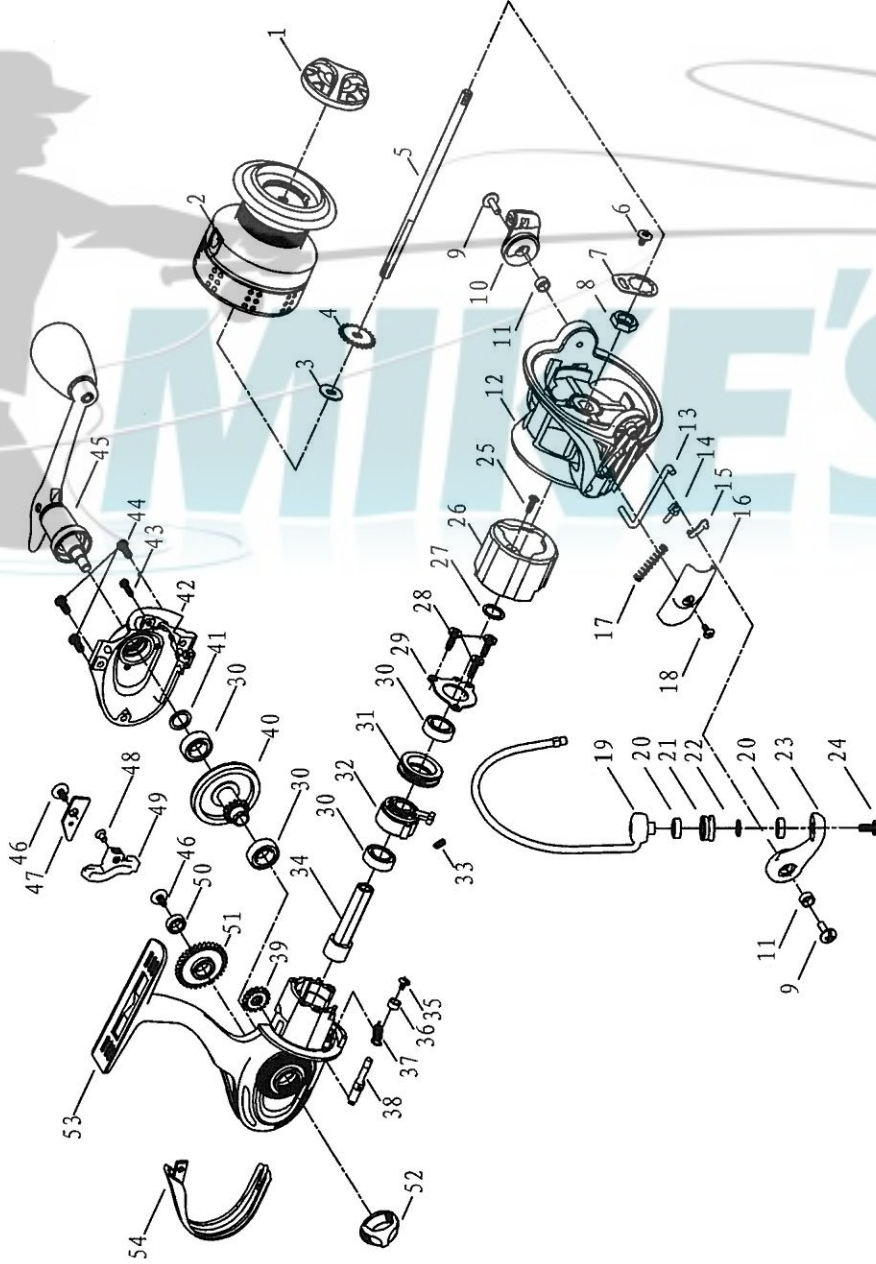

MITCHELL®

Model M300PRO M308PRO

NO	PARTS DESCRIPTION	M300PRO	M308PRO
11	BUSHING(2)	1188261	1188261
12	ROTOR	1308697	1308713
13	BAIL TRIP LEVER	1308698	1308714
14	BAIL ARM SPRING GUIDE	1126272	1126272
15	BAIL ARM SPRING SHAFT	1252713	1252713
16	BAIL ARM COVER	1308699	1308715
17	BAIL ARM SPRING	1119106	1119106
18	BAIL ARM COVER SCREW	1125962	1125962
19	BAIL WIRE	1308700	1308716
20	ROLLER BALL BEARING(2)	1112125	1112125
21	LINE ROLLER	1252705	1252705
22	ROLLER WASHER	1110165	1110165
23	BAIL ARM	1308701	1308701
24	ROLLER SCREW	1126261	1126261
25	BODY HEAD COVER SCREW	1102139	1102139
26	BODY HEAD COVER	1308702	1308702
27	ONE WAY CLUTCH WASHER	1114764	1114764
28	ONE WAY CLUTCH SCREW(3)	1122123	1122123
29	ONE WAY CLUTCH COVER	1308703	1308703
30	BALL BEARING(4)	1252717	1252717
31	ONE WAY CLUTCH SUPPORT	1280475	1280475
32	ONE WAY CLUTCH ASSY (including sleeve)	1102144	1102144
33	AIR PULLING SPRING	1308704	1308704
34	PINION GEAR	1308705	1308705
35	AIR SWITCH SCREW	1131798	1131798
36	AIR SWITCH BUSHING	1279733	1279733
37	AIR SPRING	1252722	1252722
38	AIR SWITCH	1308706	1308706
39	REDUCTION GEAR	1252732	1252732
40	MAIN GEAR	1252725	1252725
41	MAIN GEAR WASHER	1114764	1114764
42	SIDE COVER ASSY	1308717	1308717
43	SIDE COVER SCREW	1117994	1117994
44	SIDE COVER SCREW(3)	1126084	1309755
45	HANDLE ASSY	1308708	1308708
46	SCREW(2)	1188428	1188428
47	SLIDE CLIP	1121651	1126332
48	SLIDE SCREW	1126454	1126454
49	SLIDE	1279756	1279756
50	OSCILLATION GEAR BALL BEARING	1085326	1085326
51	OSCILLATION GEAR	1253701	1253701
52	HANDLE CAP	1308709	1308709
53	MAIN BODY ASSY	1308710	1308710
54	REAR COVER	1308711	1308711

NO	PARTS DESCRIPTION	M300PRO	M308PRO
1	DRAG KNOB ASSY	1308692	1308692
2	SPOOL ASSY	1308693	1308712
3	MAIN SHAFT WASHER	1178949	1178949
4	MAIN SHAFT RATCHET	1126316	1126316
5	MAIN SHAFT	1308694	1279725
6	ROTOR RETAINER SCREW	1131700	1131700
7	ROTOR RETAINER PLATE	1308695	1308695
8	ROTOR NUT	1085273	1085273
9	ROTOR ARM SCREW(2)	1309754	1309754
10	BAIL HOLDER	1308696	1308696