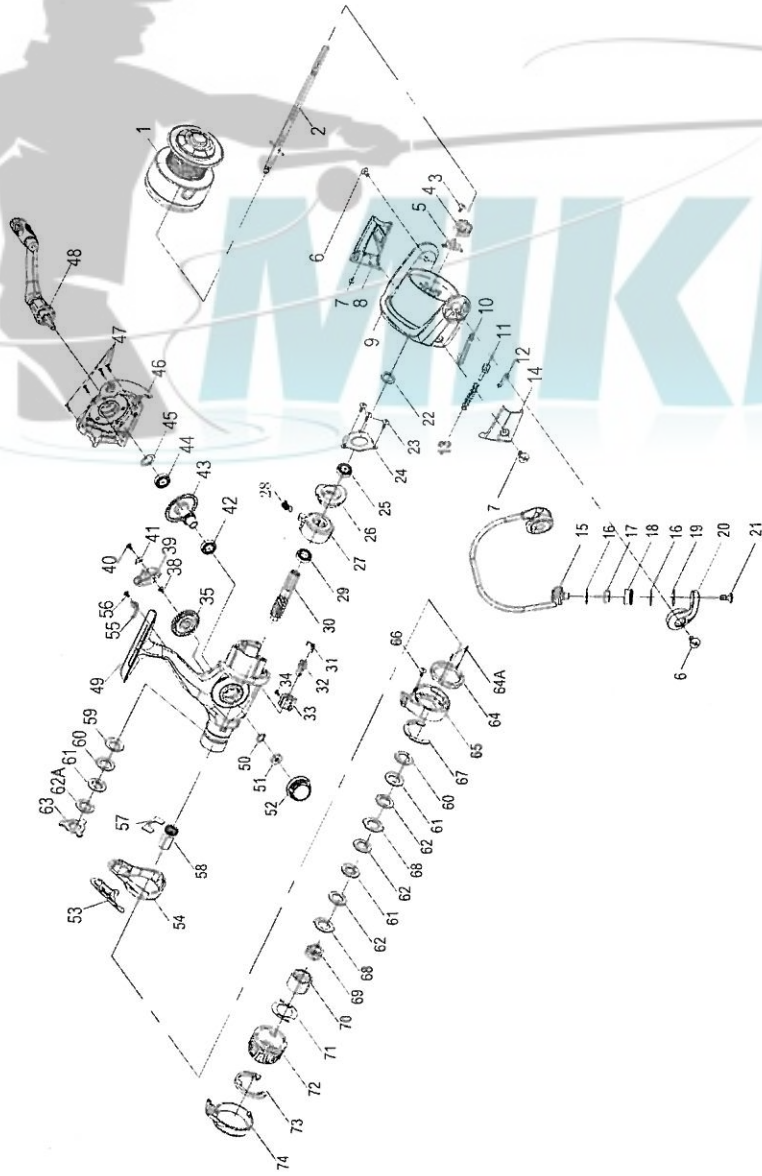

MITCHELL[®] AVOCET[®] IV

Model AVRZ-1000R

NO.	PARTS DESCRIPTION	AVRZ-1000R
41	SLIDER CLIP	1288036
42	MAIN BODY BUSHING	1277342
43	MAIN GEAR	1277344
44	SIDE COVER BALL BEARING	1276913
45	MAIN GEAR WASHER	1277355
46	SIDE COVER(including trim)	1347609
47	SIDE COVER SCREW	1276915
48	HANDLE ASSY	1347537
49	MAIN BODY(including trim)	1347610
50	O RING	1277376
51	HANDLE RETRIEVE WASHER	1277377
52	HANDLE CAP	1347539
53	SMALL REAR COVER	1347611
54	REAR COVER	1347612
55	RAPID DRAG CLICKER	1288054
56	RAPID DRAG CLICKER SCREW	1288055
57	GATE WASHER	1288056
58	DRAG SLEEVE	1288057
59	RAPID DRAG SPRING WASHER	1288058
60	RAPID DRAG WASHER	1288059
61	METAL WASHER	1288060
62	DRAG WASHER	1288061
62A	RAPID DRAG WASHER	1293121
63	DRAG SQUARED WASHER	1288062
64	RAPID DRAG RAMP	1288063
64A	RAPID DRAG RAMP SPRING	1288064
65	RAPID DRAG KNOB	1288065
66	RAPID DRAG COVER SCREW	1288066
67	RAPID DRAG CLIP	1288067
68	REAR DRAG SQUARED WASHER	1288068
69	DRAG SPRING	1288069
70	REAR DRAG NUT	1288070
71	REAR DRAG CLICKER	1288071
72	REAR DRAG KNOB	1288072
73	REAR DRAG LOCK RING	1288073
74	RAPID DRAG COVER	1288074