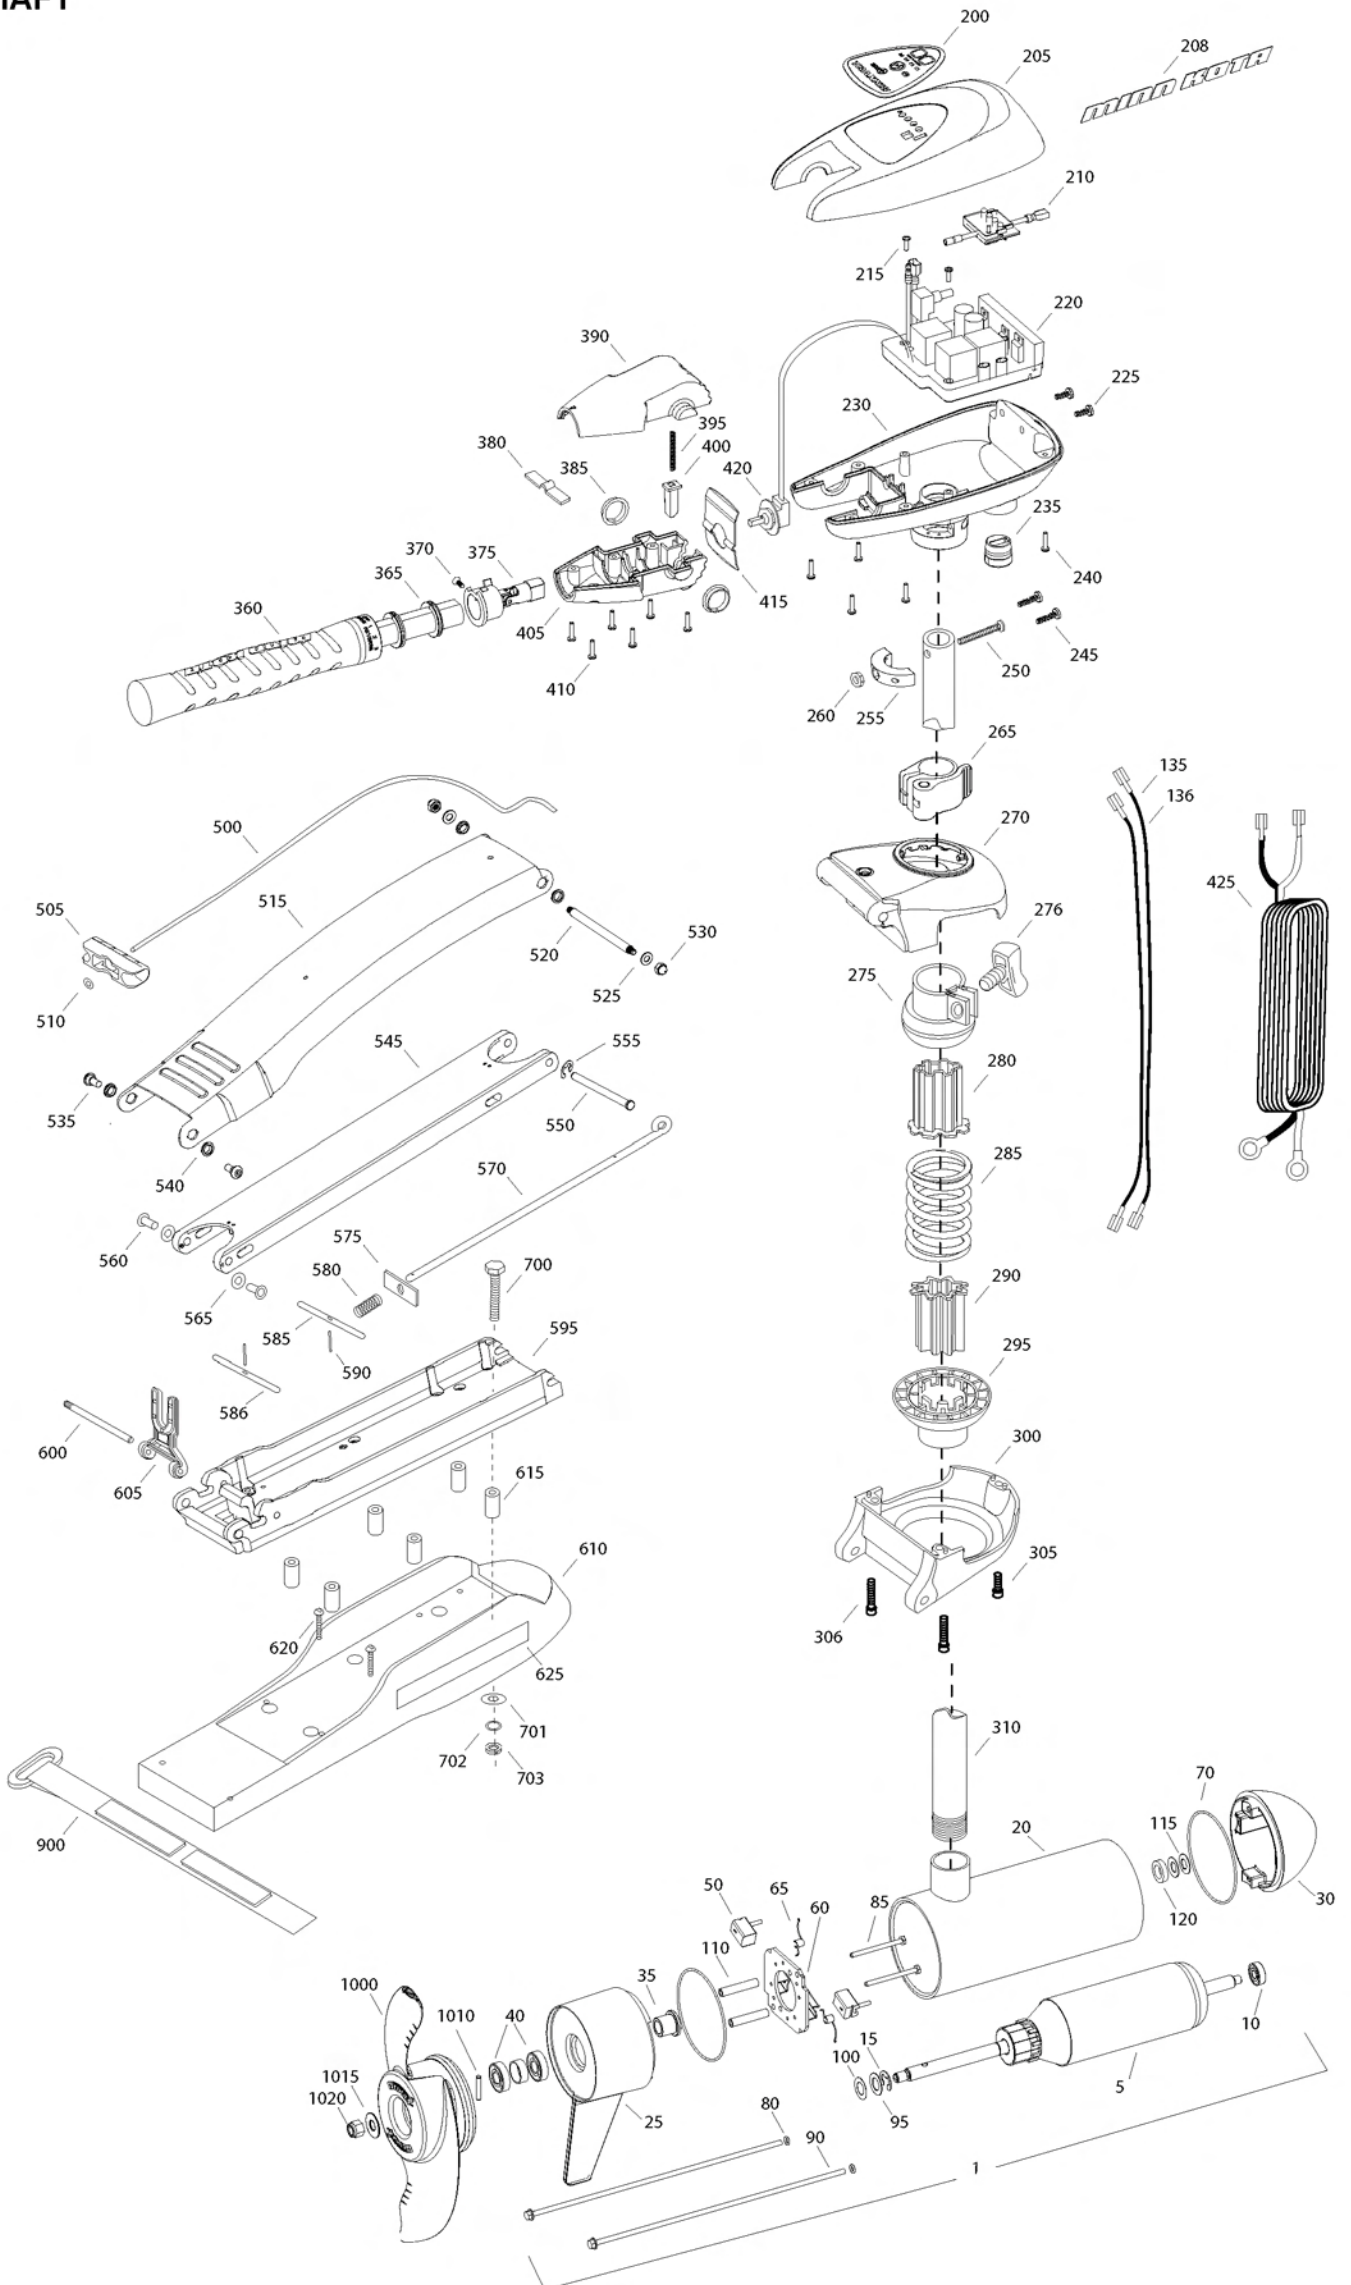

RIPTIDE MOTORS
RT 101 SM / BG
101 LBS THRUST
36 VOLT 46 AMPS
62" SHAFT

for use with "K" serial numbers

2-year warranty from the date of purchase

Item	P/N	Description	Qty	Item	P/N	Description	Qty	Item	P/N	Description	Qty
1	2316286	36V Motor 62" SW	1	■	2990957	Handle assy, VARS [360-410]	1				
5	2-100-216	Armature assembly	1	360	2990456	Grip/handle assy, VARS [360-375]	1	■	1378132	Propeller kit WW2	
10	140-010	Bearing	1	365	2060015	Bearing, handle	2	■	2994876	Propeller bag assy	
15	788-040	Retaining ring	1	370	2063405	Screw, #6 PFH SS	1	1000	2331160	Propeller WW2	1
20	2-200-310	Center housing assembly	1	375	2884092	Yoke / spider assy, VARS	1	1010	2262658	Drive pin, large	1
25	2-300-340	Brush end housing assembly	1	380	2302742	Spring, detent, off	1	1015	2091701	Washer, prop, large	1
30	421-376	Plain end housing assembly STD	1	385	2060005	Bearing, handle pivot	2	1020	2198401	Nut, nylock, prop, Anode	1
35	144-017	Flange bearing	1	390	2060900	Handle pivot, top	1				
40	880-025	Seal	2	395	2302745	Spring, release button	1	■	2889460	Seal & Oring Kit	1
50	188-094	Brush	2	400	2063700	Button, release	1				
60	9-738-004	Brush plate assembly	1	405	2060905	Handle pivot, bottom	1				
65	975-041	Brush spring	2	410	2303412	Screw, #6 x 5/8 SS	6				
70	701-043	O-ring, motor	2								
80	701-009	O-ring, thru-bolt	2	415	2062715	Spring, handle pivot	1				
85	830-027	Screw, 10-32 x 2	2	420	2061700	Washer, pot holder	1				
90	830-096	Thru-bolt	2	425	2992523	Leadwire assy	1				
95	990-051	Washer, steel	2								
100	990-052	Washer, nylon	2	■	2991847	Mount, Bow Assy bow guard	1				
110	973-025	Spacer, brush plate	2			[500-625]					
115	992-010	Washer, Belleville	2	500	2251601	Rope	1				
120	990-045	Spacer, thrust	1	505	2150400	Pull grip	1				
135	640-021	Leadwire, black	1	510	2151700	Washer	1				
136	640-126	Leadwire, red	1	515	2264249	Arm, upper, std, sw	1				
■	2889460	Seal and O-ring Kit		520	2262604	Pin, bowguard, upper	1				
				525	2261722	Washer, 5/16", ss	2				
200	2095604	Decal, c-box cover	1	530	2223100	Nut, 5/16-18 SS	2				
205	2060296	C-box cover	1	535	2263500	Bolt, shoulder	2				
208	2325666	Decal - MinnKota	2	540	2293501	Bushing, SS	4				
210	2074082	Battery meter, 36v SW	1	545	2994356	Arm, Lower, std, sw	1				
215	3043427	Screw, #8 x 7/8 SS	2	550	2262622	Pin, clevis s/s	1				
220	2184007	Control board, 24/36v	1	555	2263011	E-clip, ss	1				
225	2303434	Screw, #8-30 x 5/8 SS	2	560	2267318	Bushing, nylon	2				
230	2062503	Control box, VARS, SW	1	565	2261708	Washer, spacer, .010 thk	as reqd				
235	2062905	Strain relief	1	570	2153605	Eyeshaft, ss	1				
240	2303412	Screw, #6 x 5/8 SS	6	575	2262703	Spring stop	1				
245	2263434	Screw, #8 x 1 SS	2	580	2152701	Spring, lock bar, ss	1				
250	2263406	Screw, #10-24 x 2 SS	1	585	2233621	Lock bar, front, ss	1				
255	2061517	Collar, c-box	1	586	2233623	Lock bar, back, ss	1				
260	2333101	Nut, 10-24, nylock, SS	1	590	2152612	Spring pin, ss	2				
265	2991521	Cam lock/depth collar assy	1	595	2773982	Bowplate w/ insert, std, sw	1				
				600	2260505	Hinge pin, ss	1				
■	2991764	Bowguard Assembly SW [270-306]	1	605	2293811	Yoke, Max	1				
270	2991779	Bracket, top	1	610	2263919	Motor rest, std, sw	1				
275	2261525	Spring sleeve, Upper	1	615	2261505	Spacer, motor rest	6				
276	2011366	Knob, collar, ss	1	620	2263434	Screw, #8, SS	2				
280	2264702	Tube insert, bowmount	2	625	2065677	Decal, motor rest	2				
285	2262705	Spring, bowguard	1								
295	2261535	Spring sleeve, Lower	1	■	2994830	Bag assembly	1				
300	2991777	Bracket Assy, bottom	1	700	2263431	Screw, 1/4-20 x 3 1/2" PPH, SS	6				
305	2263422	Screw, 5/16 x 1" SHCS ss	1	701	2301720	Washer, rubber mounting	6				
306	2263424	Screw, 5/16 x 2.5" SHCS ss	2	702	2261713	Washer, 1/4 SS	6				
				703	2263101	Nut, 1/4-20 Nylock, SS	6				
310	2032085	Tube Composite 62"	1								
				900	2263804	Strap, hold down	1				