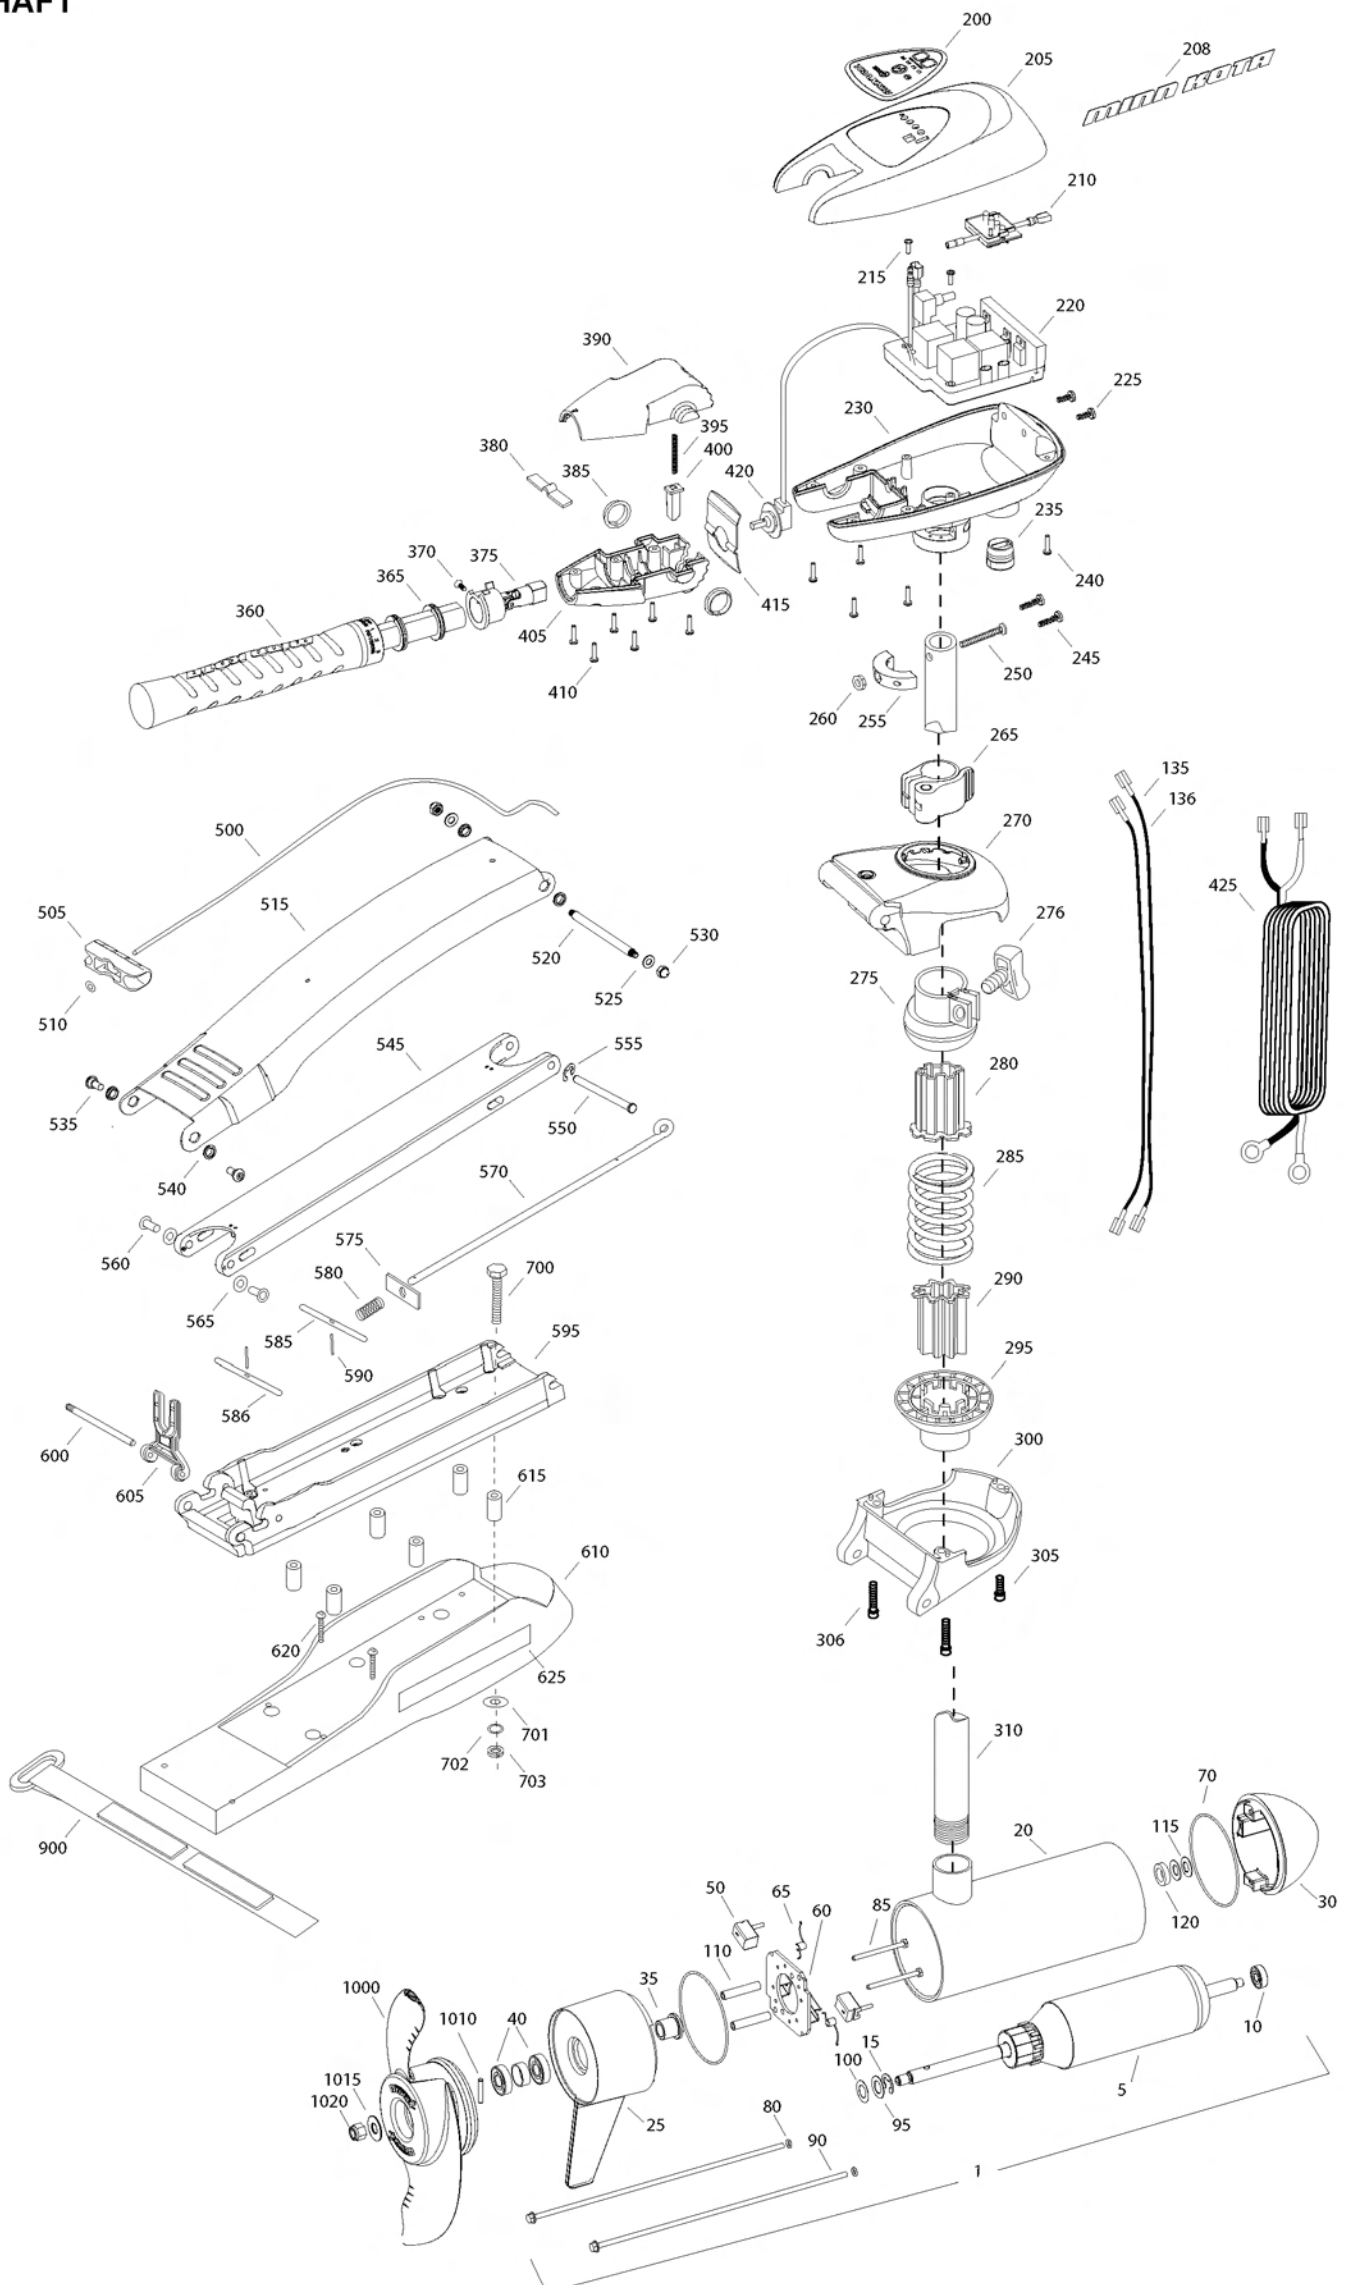

RT 101 SM / BG
101 LBS THRUST
36 VOLT 46 AMPS
52" SHAFT

for use with "K" serial numbers

2-year warranty from the date of purchase

Item	P/N	Description	Qty	Item	P/N	Description	Qty	Item	P/N	Description	Qty
1	2316286	36V Motor 52" SW	1	■	2990957	Handle assy, VARS [360-410]	1				
5	2-100-216	Armature assembly	1	360	2990456	Grip/handle assy, VARS [360-375]	1	■	1378132	Propeller kit WW2	
10	140-010	Bearing	1	365	2060015	Bearing, handle	2	■	2994876	Propeller bag assy	
15	788-040	Retaining ring	1	370	2063405	Screw, #6 PFH SS	1	1000	2331160	Propeller WW2	1
20	2-200-310	Center housing assemb	1	375	2884092	Yoke / spider assy, VARS	1	1010	2262658	Drive pin, large	1
25	2-300-340	Brush end housing assembly	1	380	2302742	Spring, detent, off	1	1015	2091701	Washer, prop, large	1
30	421-376	Plain end housing assembly STD	1	385	2060005	Bearing, handle pivot	2	1020	2198401	Nut, nylock, prop, Anode	1
35	144-017	Flange bearing	1	390	2060900	Handle pivot, top	1				
40	880-025	Seal	2	395	2302745	Spring, release button	1	■	2889460	Seal & Oring Kit	1
50	188-094	Brush	2	400	2063700	Button, release	1				
60	9-738-004	Brush plate assembly	1	405	2060905	Handle pivot, bottom	1				
65	975-041	Brush spring	2	410	2303412	Screw, #6 x 5/8 SS	6				
70	701-043	O-ring, motor	2								
80	701-009	O-ring, thru-bolt	2	415	2062715	Spring, handle pivot	1				
85	830-027	Screw, 10-32 x 2	2	420	2061700	Washer, pot holder	1				
90	830-096	Thru-bolt	2	425	2992523	Leadwire assy	1				
95	990-051	Washer, steel	2								
100	990-052	Washer, nylatron	2	■	2991845	Mount, Bow Assy bow guard	1				
110	973-025	Spacer, brush plate	2			[500-625]					
115	992-010	Washer, Belleville	2	500	2251601	Rope	1				
120	990-045	Spacer, thrust	1	505	2150400	Pull grip	1				
135	640-018	Leadwire, black	1	510	2151700	Washer	1				
136	640-123	Leadwire, red	1	515	2264244	Arm, upper, std, sw	1				
■	2889460	Seal and O-ring Kit		520	2262604	Pin, bowguard, upper	1				
				525	2261722	Washer, 5/16", ss	2				
200	2095604	Decal, c-box cover	1	530	2223100	Nut, 5/16-18 SS	2				
205	2060296	C-box cover	1	535	2263500	Bolt, shoulder	2				
208	2325666	Decal - MinnKota	2	540	2293501	Bushing, SS	4				
210	2074082	Battery meter, 36v SW	1	545	2994351	Arm, Lower, std, sw	1				
215	3043427	Screw, #8 x 7/8 SS	2	550	2262622	Pin, clevis ss	1				
220	2184007	Control board, 24/36v	1	555	2263011	E-clip, ss	1				
225	2303434	Screw, #8-30 x 5/8 SS	2	560	2267318	Bushing, nyloner	2				
230	2062503	Control box, VARS, SW	1	565	2261708	Washer, spacer, .010 thk	as reqd				
235	2062905	Strain relief	1	570	2153603	Eyeshaft, ss	1				
240	2303412	Screw, #6 x 5/8 SS	6	575	2262703	Spring stop	1				
245	2263434	Screw, #8 x 1 SS	2	580	2152701	Spring, lock bar, ss	1				
250	2263406	Screw, #10-24 x 2 SS	1	585	2233621	Lock bar, front, ss	1				
255	2061517	Collar, c-box	1	586	2233623	Lock bar, back, ss	1				
260	2333101	Nut, 10-24, nylock, SS	1	590	2152612	Spring pin, ss	2				
265	2991521	Cam lock/depth collar assy	1	595	2773983	Bowplate w/ insert, std, sw	1				
				600	2260505	Hinge pin, ss	1				
■	2991764	Bowguard Assembly SW [270-306]	1	605	2293811	Yoke, Max	1				
270	2991779	Bracket, top	1	610	2263917	Motor rest, std, sw	1				
275	2261525	Spring sleeve, Upper	1	615	2261505	Spacer, motor rest	6				
276	2011366	Knob, collar, ss	1	620	2263434	Screw, #8, SS	2				
280	2264702	Tube insert, bowmount	2	625	2065677	Decal, motor rest	2				
285	2262705	Spring, bowguard	1								
295	2261535	Spring sleeve, Lower	1	■	2994830	Bag assembly	1				
300	2991777	Bracket Assy, bottom	1	700	2263431	Screw, 1/4-20 x 3 1/2" PPH, SS	6				
305	2263422	Screw, 5/16 x 1" SHCS ss	1	701	2301720	Washer, rubber mounting	6				
306	2263424	Screw, 5/16 x 2.5" SHCS ss	2	702	2261713	Washer, 1/4 SS	6				
				703	2263101	Nut, 1/4-20 Nylock, SS	6				
310	2032034	Tube Composite 52"	1								
				900	2263804	Strap, hold down	1				