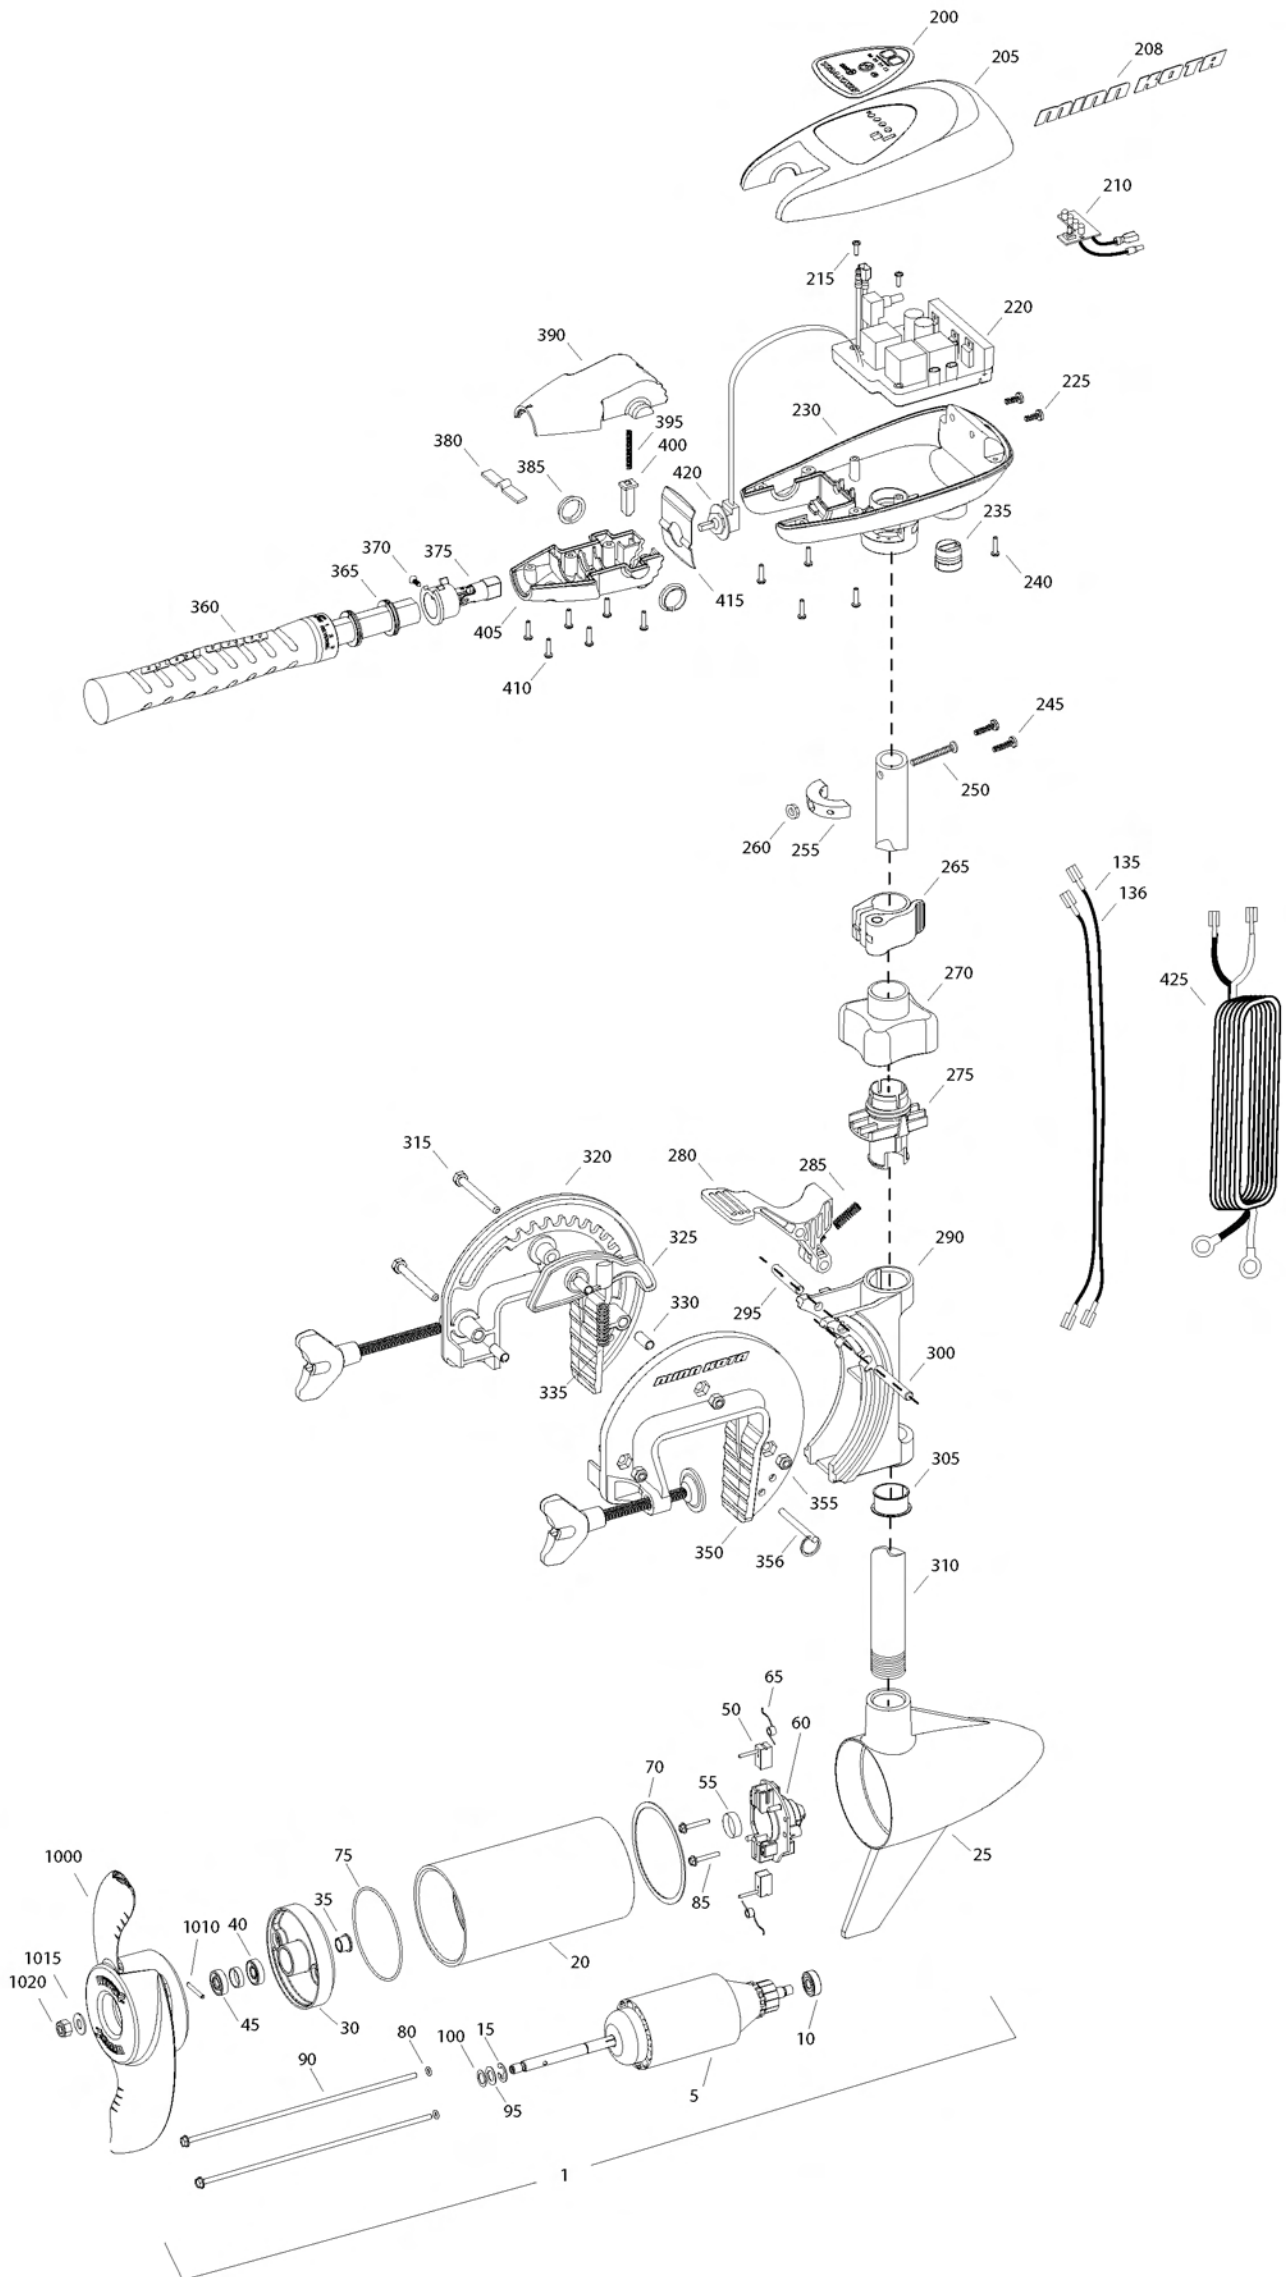

TRAXXIS 50
50 LBS THRUST
12 VOLT 42 AMPS
36" SHAFT

for use with "K" serial numbers
2-year warranty from the date of purchase

Item	P/N	Description	Qty	Item	P/N	Description	Qty
1	2097094	12V Motor 42" FW	1	330	2067306	Bushing, dowel 1/4 x 1/2	3
5	2-100-117	Armature assembly	1	335	2062700	Spring, cam deactivator	1
10	140-010	Bearing	1	■	2881380	Clamp screw kit	2 per kit
15	788-015	Retaining ring	1	350	2771955	Bracket, left, FW	1
20	2-200-101	Center housing assembly	1	355	2263104	Nut, 1/4-20, nylock, Zinc	3
25	421-065	Brush end housing assembly	1	356	2062604	Pin, stop	1
30	2-400-101	Plain end housing assembly	1				
35	144-049	Flange bearing	1	■	2990957	Handle assy, VARS [360-410]	1
40	880-003	Seal	1	360	2990456	Grip/handle assy, VARS [360-375]	1
45	880-006	Seal with shield	1	365	2060015	Bearing, handle	2
50	188-036	Brush	2	370	2063405	Screw, #6 PFH SS	1
55	725-050	Paper tube	1	375	2884092	Yoke / spider assy, VARS	1
60	738-036	Brush plate assembly	1	380	2302742	Spring, detent, off	1
65	975-040	Brush spring	2	385	2060005	Bearing, handle pivot	2
70	337-036	Gasket	1	390	2060900	Handle pivot, top	1
75	701-081	O-ring, motor	1	395	2302745	Spring, release button	1
80	701-008	O-ring, thru-bolt	2	400	2063700	Button, release	1
85	830-007	Screw, 8-32	2	405	2060905	Handle pivot, bottom	1
90	830-042	Thru-bolt	2	410	2303412	Screw, #6 x 5/8 SS	6
95	990-067	Washer, steel	2				
100	990-070	Washer, nylatron	2	415	2062715	Spring, handle pivot	1
135	640-004	Leadwire, black	1	420	2061700	Washer, pot holder	1
136	640-105	Leadwire, red	1	425	2992523	Leadwire assy, includes [235]	1
■	2888460	Seal and O-ring Kit					
				■	1378131	Propeller kit WW2	
200	2065669	Decal, c-box cover	1	■	2994875	Propeller bag assy	
205	2060295	C-box cover	1	1000	2091160	Propeller WW2	1
208	2325665	Decal - MinnKota	2	1010	2092600	Drive pin, small	1
210	2074070	Battery meter, 12v FW	1	1015	2151726	Washer, prop, small	1
215	3043427	Screw, #8 x 7/8 SS	2	1020	2053101	Nut, nylock, prop, small	1
220	2184006	Control board, 12v	1				
225	2303434	Screw, #8-30 x 5/8 SS	2				
230	2062501	Control box, VARS, FW	1				
235	2062905	Strain relief	1				
240	2303412	Screw, #6 x 5/8 SS	6				
245	2263434	Screw, #8 x 1 SS	2				
250	2383407	Screw, #10-24 x 2 SS	1				
255	2061515	Collar, c-box	1				
260	2383124	Nut, 10-24, nylock, SS	1				
265	2991521	Cam lock/depth collar assy	1				
■	2991795	Bracket assy, Composite [270-356]	1				
270	2060100	Knob, steering tension, soft	1				
275	2068400	Collet	1				
280	2064200	Lock arm	1				
285	2062701	Spring, lock arm	1				
290	2061821	Hinge	1				
295	2062602	Pin, lock, Zinc	1				
300	2062602	Pin, lock, Zinc	1				
305	2037301	Bushing, hinge	1				
310	2032052	Tube 36"	1				
315	2063500	Bolt 1/4-20 x 2 3/8", Zinc	3				
320	2771950	Bracket, right, FW	1				
325	2067905	Cam deactivator	1				