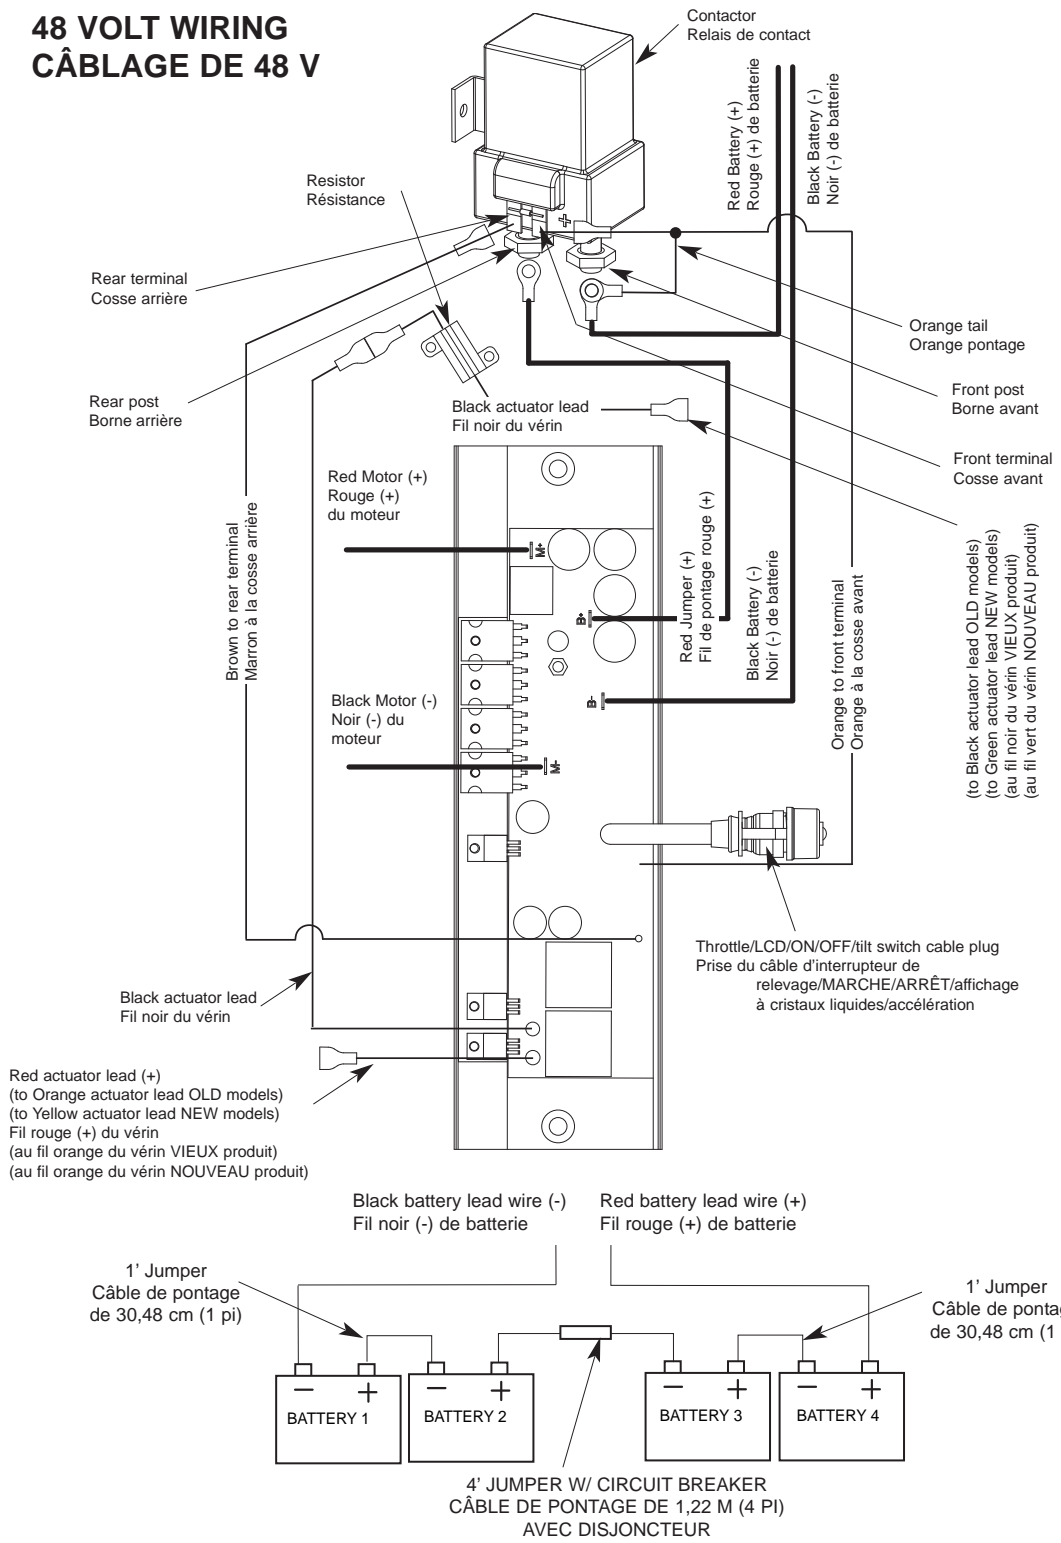

* This item is part of an assembly. This item cannot be sold separately due to machining and /or assembly that is required.

* Cet article fait part d'un assemblage. Cet article ne peut pas être vendu séparément dû à la rectification et/ou l'assemblage qu'il requière.

48 VOLT WIRING CÂBLAGE DE 48 V