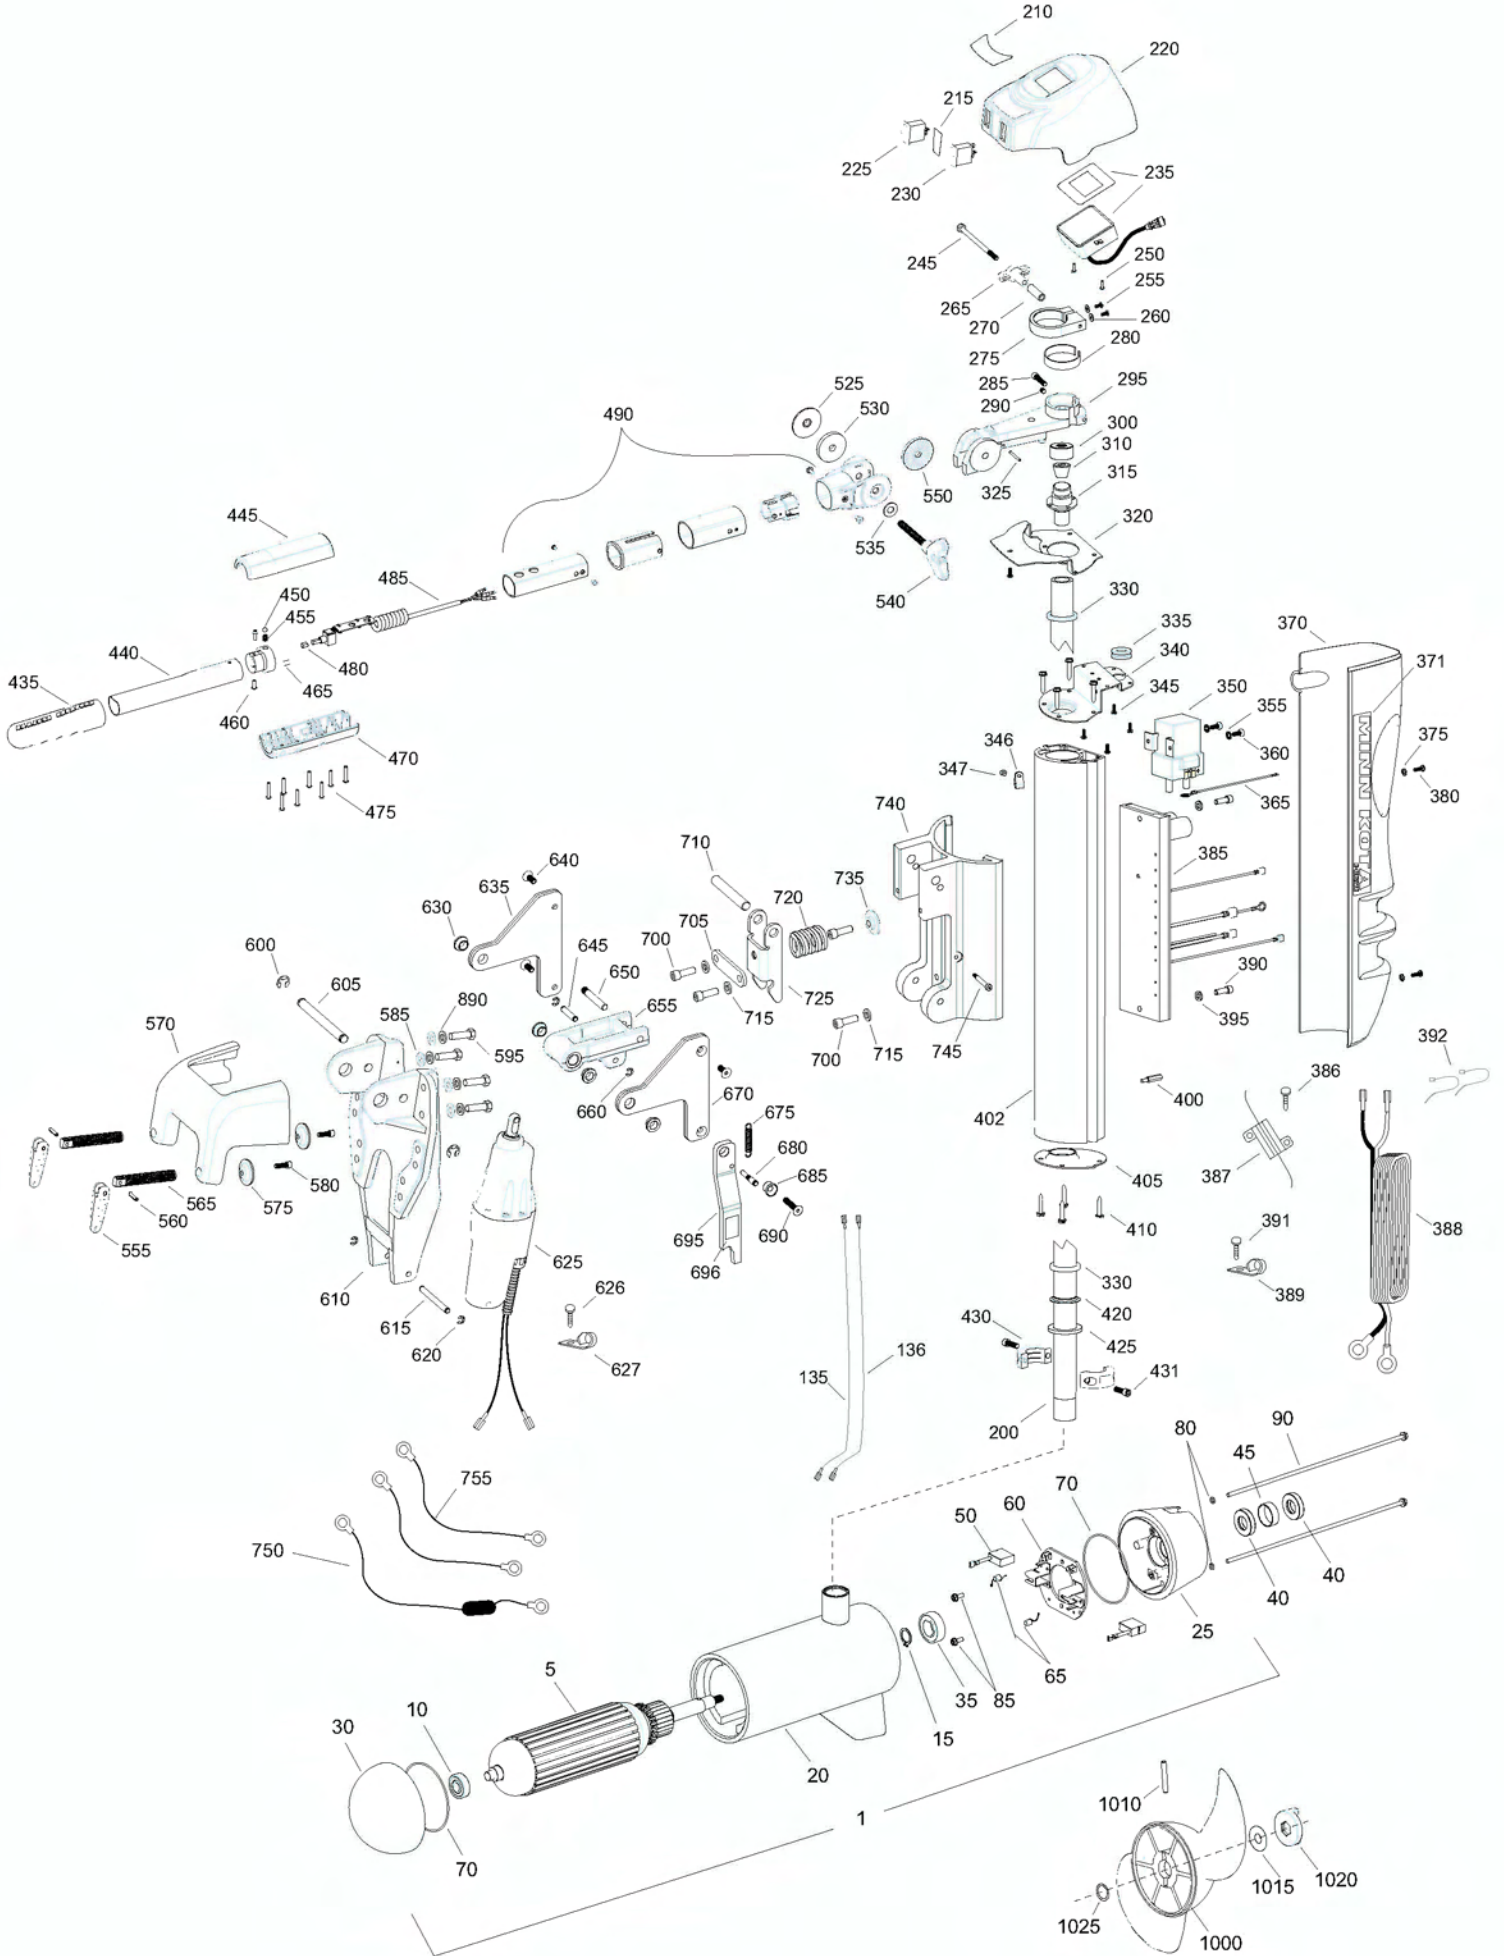

E-Drive
Tiller Steer
48 volt 40 amps

for use with "K" serial numbers
2-year warranty from the date of purchase

Item	P/N	Description	Qty	Item	P/N	Description	Qty	Item	P/N	Description	Qty
1	2357000	Motor Assembly	1	355	2261718	Washer, lock - #10	2	620	2263006	E-ring 5/16	4
5	2-100-210	Armature assembly	1	360	2223454	Screw, 10-32 x 1/2	2	625	2992804	Actuator assy w/ terminals	1
10	140-011	Bearing, plain end	1	365	2040600	Wire, connecting 10 ga red	1	626	2053415	Screw, 8-32 x 3/8	2
15	788-075	Retaining ring	1	370	2050220	Shield, extrusion, vantage	2	627	2040721	Clamp, cable 3/8	2
20	2-200-220	Center housing assembly	1	371	2045611	Decal, shield, E-drive	1	630	2047302	Bearing, flange	4
25	2-300-210	Brush end housing assembly	1	375	2371715	Lockwasher, #8	2	635	2770801	Link, upper, right side	1
30	421-310	Plain end housing assembly	1	380	2332101	Screw, 8-32 x 1/2	2	640	2043420	Screw, 5/16-18 x 3/4	3
35	140-013	Bearing, brushing end	1	385	2044009	Control Board, E-drive	1	645	2042610	Pin, upper, actuator	1
■	2884460	Seal & Oring Kit (40, 70, & 80)		386	2043418	Screw, 4-40 x 3/8	2	650	2042618	Pin, latch, breakaway	1
40	880-027	Seal	2	387	2994071	Resistor, E-drive	1	■	2774305	Arm assy [655, 630(2)]	1
45	725-097	Paper tube	1	388	2040605	Leadwire, prime power	1	655	2044301	Arm- actuator, machined	1
50	188-096	Brush	2	389	2052512	Cable clamp	1	660	2263006	E-ring, 5/16	4
60	2-600-210	Brush plate assembly	1	390	9954533	Screw, 1/4-20 x 3/4 SHCS	2	670	2770802	Link, upper, left side	1
65	975-041	Brush spring	2	391	2053415	Screw, 8-32 x 3/8	1	675	2042722	Spring, extension	1
70	701-044	O-ring, motor	2	392	9950433	Tie wrap 4"	4	680	2042624	Pin, stabilizer	1
80	701-009	O-ring, thru-bolt	2	392	2256300	Tie wrap 6"	1	685	2047320	Bushing, tilt arm	1
85	2053410	Screw, 8-32	2	395	9950357	Lockwasher, 1/4	2	690	2043428	Screw, 5/16-18 x 1 1/2	1
90	830-096	Thru-bolt	2	400	2042911	Stand-off	1	695	2774309	Arm, stabilizer [695-696]	1
135	640-030	Leadwire, black	1	402	2046510	Extrusion, main, E-drive	1	696	2045630	Warning Decal	1
136	640-130	Leadwire, red	1	405	2040200	Cap-bottom, E-drive	1	700	9954533	Screw, 1/4-20 x 3/4 SHCS	4
200	2040211	Tube, Motor	1	410	2053413	Screw 10-16 x 1 type AB	8	705	2041940	Plate, latch, breakaway	1
210	2065606	Decal, cover, E-tiller	1	420	2266515	Bearing cone	1	710	2042616	Pin, upper, breakaway	1
215	2065606	Decal, front, E-tiller	1	425	2041700	Washer 1 3/16 x 1 3/4	1	715	9950357	Lockwasher 1/4	4
220	2040217	Cover, E-tiller	1	430	2261622	Collar half, alum	2	720	2042715	Spring, breakaway	1
225	2044022	Switch, Power, E-tiller	1	431	2263453	Screw, 1/4-20 x 1 SHCS	2	725	2047200	Latch, breakaway	1
230	2044020	Switch, Tilt, E-tiller	1	■	2990945	Outer handle assembly [435,440]	1	735	2041500	Shim washer, breakaway	1
235	2777401	Display/harness assembly	1	435	2070422	Grip	1	740	2041810	Extrusion, breakaway	1
245	2043502	Bolt, 1/4-20 x 4" Hex HD	1	440	2042030	Tube, handle grip	1	745	2043504	Bolt, shoulder 1/4-20 x 1 1/4	1
250	2302100	Screw, 6-20 x 1/2	2	445	2040910	Handle, top	1	750	299-8200	Circuit breaker assy	1
255	2332100	Screw, 8-32 x 3/8	2	■	2886000	Clamp bracket [450-465]	1	755	234-0610	Connector cable	2
260	2051717	Washer, #8	2	450	2046000	Ball, detent	1				
265	2043430	Knob, clamp-collar	1	455	2042720	Spring, detent	1				
270	2047317	Bushing, steering tension	1	460	2301310	Screw, 8-18 x 1/2	2	■	1378140	Propeller kit	1
275	2040210	Brake, steering	1	465	2043205	Stop, post	1	1010	2352602	Drive pin	1
280	2043800	Band, friction brake	1	470	2040915	Handle, bottom	1	1015	2091701	Washer, prop	1
■	2774306	Tiller arm assy [285-295,325]	1	475	2043426	Screw, 8 x 7/8	8	1020	2198401	Nut, nylock, prop, Anode	1
285	2263453	Bolt 1/4-20 x 1	1	480	2042705	Spring - knob, E-drive	1	1025	2374611	O-ring, prop	1
290	2043430	Screw, set - half dog pt	1	485	2044040	Ctrl board, handle assy	1				
295	2044306	Arm, tiller, machined	1	490	2990922	Handle assy, outer	1				
300	9950339	Cap, motor fitting	1	525	2053115	Washer, handle assy	1				
310	2382900	Grommet, split	1	530	2051736	Washer, spacer	1				
315	2046201	Bearing race, main E-drive	1	535	2051737	Washer, .4 x .875	1				
320	2041945	Plate, cover	1	540	2050921	Handle, tension, long	1				
325	2042620	Pin, spring	1	550	2050015	Ratchet-disk, handle assy	1				
330	2264000	Beaing, steel ball	1	■	2881986	Clamp bracket kit [555-595]					
335	2042905	Grommet	1	■	2880925	Clamp screw kit [555-580 except 570]	1				
340	2040207	Cap-top	1	600	2043000	E-ring, .500	2				
345	2372100	Screw, 8-18 x 5/8	5	605	2042614	Pin, pivot, upper	1				
350	2040700	Contacto	1	610	2041981	Bracket, machined	1				
				615	2042612	Pin, lower, actuator	1				