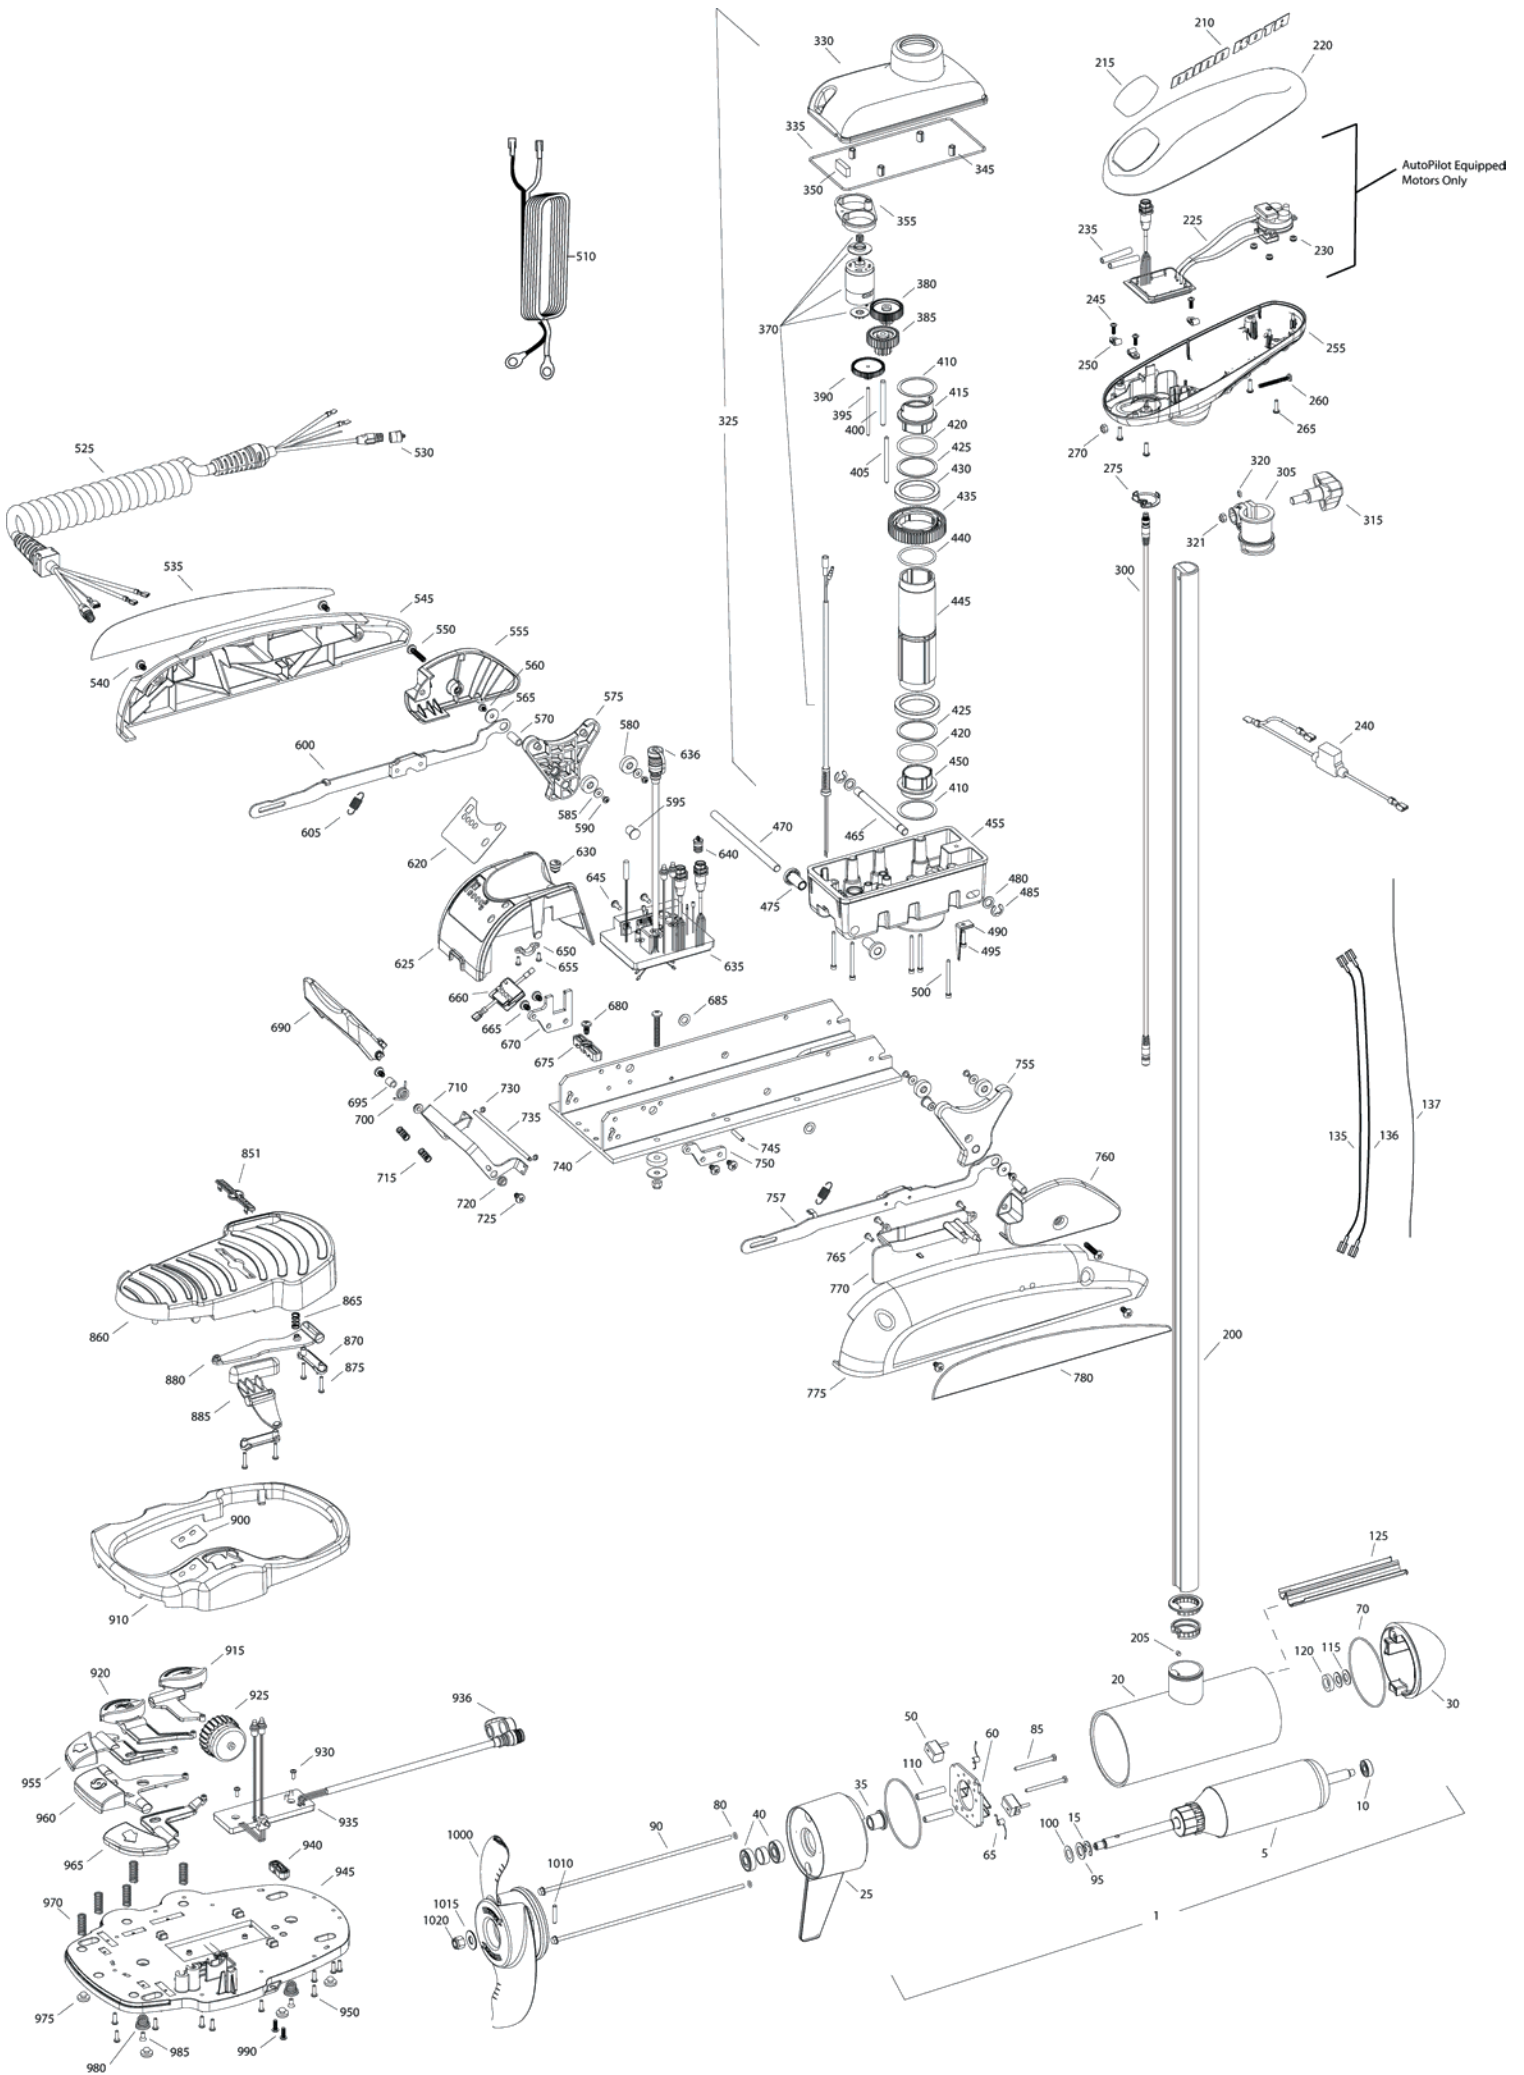

TERROVA 80
80 LBS THRUST
24 VOLT 56 AMPS
45", 54" OR 60" SHAFT

for use with "K" serial numbers
2-year warranty from the date of purchase

Item	P/N	Description	Qty	Item	P/N	Description	Qty	Item	P/N	Description	Qty	Item	P/N	Description	Qty
1	2777002	24V Motor 60" FW	1	300	2211415	Universal sonar 2 extension cable	1	595	2324705	Insert, ramp	2	936	2320207	Dust cap	1
	2777001	24V Motor 54" FW	1	305	2771500	Depth collar assembly	1	600	2994202	Arm, release, left	1	940	2322900	Strain relief, foot pedal	1
	2777000	24V Motor 45" FW	1	315	2260906	Knob (included in #305)	1	605	2322710	Spring, extension	2	945	2324500	Base plate, foot pedal	1
	2777004	24V Motor US2 60"	1	320	2321706	Washer (included in #305)	1	■	2770250	Cover, speed control with decal	1	950	2301310	Screw, #8 x .5	10
	2777003	24V Motor US2 54"	1	321	2323102	Nut (included in #305)	1	620	2325650	Decal, speed control	1	955	2323700	Button, steer, left	1
	2777005	24V Motor US2 45"	1	325	2997020	Steering housing	1	625	2320210	Cover, speed control	1	960	2323705	Button, momentary	1
5	2-100-214	Armature assembly	1	330	2326501	Steering housing top	1	630	2322901	Strain relief	1	965	2323701	Button, steer, right	1
10	140-010	Bearing	1	335	2324604	O-ring, case seal	1	635	2324012	Control board, 24-36v	1	970	2322704	Spring, foot pedal	5
15	788-040	Retaining ring	1	345	2305605	Roll pin 5/16	4	■	2884050	Switch-reed repair kit	1	975	2994859	Bumper, bag assy	1
20		Included in #200 assembly	1	350	2308601	Breather, filter	1	636	2320208	Dust plug	1	980	2322706	Spring, barrel	2
25	2-300-170	Brush end housing assembly	1	355	2328610	Cradle, motor	1	640	2320203	Cap, dust, control board	1	985	2323420	Screw, 8-18 x .375	2
30	421-276	Plain end housing assembly STD	1	370	2777020	Motor, steering assembly	1	645	2323406	Screw, 10-24 x	2	990	2372100	Screw, 8-18 x .625	2
	9421-286	Plain end housing US2 60"	1	380	2302255	Gear, cluster 3rd stage	1	650	2321315	Holder, connector	1				
	9421-285	Plain end housing US2 54"	1	385	2302250	Gear, cluster 2nd stage	1	655	2332103	Screw, 6-20 x .375	2	■	1378132	Propeller kit WW2	
	9421-284	Plain end housing US2 45"	1	390	2302245	Gear, cluster 1st stage	1	660	2074071	Battery meter, 24v	1	■	2994876	Propeller bag assy	
35	144-017	Flange bearing	1	395	2302610	Shaft, gear 1st stage	1	665	2323402	Screw, 1/4-20 x .375	4	1000	2331160	Propeller WW2	1
40	880-025	Seal	2	400	2302620	Shaft, gear 3rd stage	1	670	2321940	Bracket, strain relief	1	1010	2262658	Drive pin, large	1
50	188-094	Brush	2	405	2302615	Shaft, gear 2nd stage	1	675	2321310	Strain relief, wire	1	1015	2091701	Washer, prop, large	1
60	2-600-199	Brush plate assembly	1	410	2321704	Washer, thrust	2	680	2323405	Screw, 1/4-20 x .5	1	1020	2093101	Nut, nylock, prop, large	1
65	975-041	Brush spring	2	415	2321515	Liner, output tube	1	685	2013100	Speed nut, .375	2				
70	701-043	O-ring, motor	2	420	2324608	O-ring, 224	2	690	2320215	Handle, release cover	1	■	2994864	Mounting hardware bag assy	
80	701-009	O-ring, thru-bolt	2	425	2321720	Shim, O-ring	2	695	2301700	Bushing,	1				
85	830-027	Screw, 10-32 x 2	2	430	2327308	Bearing, ball sealed	2	700	2322701	Spring, release handle	1	■	2889460	Seal & Oring Kit	
90	830-094	Thru-bolt	2	435	2322200	Gear, output	1	710	2320400	Handle, release FW	1				
	830-095	Thru-bolt, Sonar only	2	440	2324601	O-ring, output gear	1	715	2322712	Spring, release handle	2				
95	990-051	Washer, steel	2	445	2322030	Tube, output machined	1	720	2322604	Bushing, handle	2				
100	990-052	Washer, nylatron	2	450	2321510	Collar, drive, bottom	1	725	2332104	Screw, 1/4-20 x .625	2				
110	973-025	Spacer, brush plate	2	455	2326506	Steering housing, Bottom	1	730	2323000	E-clip, 3/16, SS	2				
115	992-010	Washer, Belleville	2	465	2322600	Pin, latch, zp	1	735	2322606	Pin, follower, handle	1				
120	990-045	Spacer, thrust	1	470	2322602	Pin, pivot, zp	1	740	2321901	Base extrusion, machined	1				
125	582-013	Clip, retaining, short	1	475	2327310	Bushing, pivot pin	2	745	2322912	Spring pin,	2				
135	640-025	Leadwire, black	1	480	2321702	Washer, flat .375	2	750	2321950	Bracket, sideplate	1				
136	640-133	Leadwire, red	1	485	2263011	E-ring .375	2	755	2323900	Ramp, 4" right	1				
137	640-317	Groundwire, brown, US2 only	1	490	2322702	Spring, latch pin	2	757	2994204	Arm, release, Right	1				
200	2777096	Tube, composite 60" FW	1	495	2323410	Screw, 8-32 x .75	1	760	2321920	Skid, right	1				
205		Included in #200 assembly	1	500	2323408	Screw, 8-32 x 2	7	765	2301310	Screw, 8-18 x .5	3				
210	2325665	Decal, cover	2	510	2090651	Leawire, 10 ga	1	770	2320220	Cover, access, FW	1				
215	2325674	Decal, ctrl box 80	1	525	2991273	Coil cord, 45"	1	775	2321910	Sideplate, right	1				
	2325675	Decal, ctrl box 80 US2	1		2991271	Coil cord, 54"	1	780	2325640	Decal, sideplate, right	1				
	2325676	Decal, ctrl box 80 Autopilot	1		2991274	Coil cord, US2, 45"	1	850	2994720	Foot pedal	1				
	2325677	Decal, ctrl box 80 Autopilot & US2	1		2991272	Coil cord, US2, 54"	1	851	2326710	Plug, foot pedal	1				
220	2320200	Cover, ctrl box	1	530	2320202	Cap, dust, coil cord, non-AP only	1	860	2324400	Pedal, heel-toe	1				
225	2324030	Ctrl board, compass, Autpilot only	1	535	2325641	Decal, sideplate, left	1	865	2322714	Spring, momentary	1				
230	2302960	Grommet, compass, Autopilot only	3	540	2323404	Screw, 1/4-20	4	870	2321300	Clamp	2				
235	2065400	Wire insulator	2	545	2321915	Sideplate, left	1	875	2223430	Screw, 8 x .75	4				
240	2218200	Fuse holder, US2 only	1	550	2323403	Screw, 1/4-20 x .375	2	880	2328600	Flex finger	1				
245	2372100	Screw, 8-18 x .625	3	555	2321925	Skid, left	1	885	2323710	Button, momentary, left	1				
250	2052510	Cable clamp	3	560	2323422	Screw, 10-24 x .375	2	900	2325660	Decal, foot pedal	1				
255	2322500	Ctrl box	1	565	2321700	Washer, #10 SS	2	910	2320205	Cover, heel-toe	1				
260	2332102	Screw, 10-24	1	570	2323500	Bolt, shoulder	2	915	2323725	Button, AP	1				
265	2372100	Screw, 8-18 x .625	4	575	2323905	Ramp, 4" left	1	920	2323715	Button, Mom/Con	1				
270	2333101	Nut, 10-24	1	580	2325115	Pad, rubber rest	4	925	2320100	Knob, speed, foot pedal	1				
275	2224700	Plug, ctrl box, US2 motors only	1	585	2321706	Washer, #8	4	930	2332103	Screw, 6-20 x .375	2				
	2224702	Plug, ctrl box	1	590	2323412	Screw, 8-18 x .25	4	935	2324020	Control board, foot pedal	1				