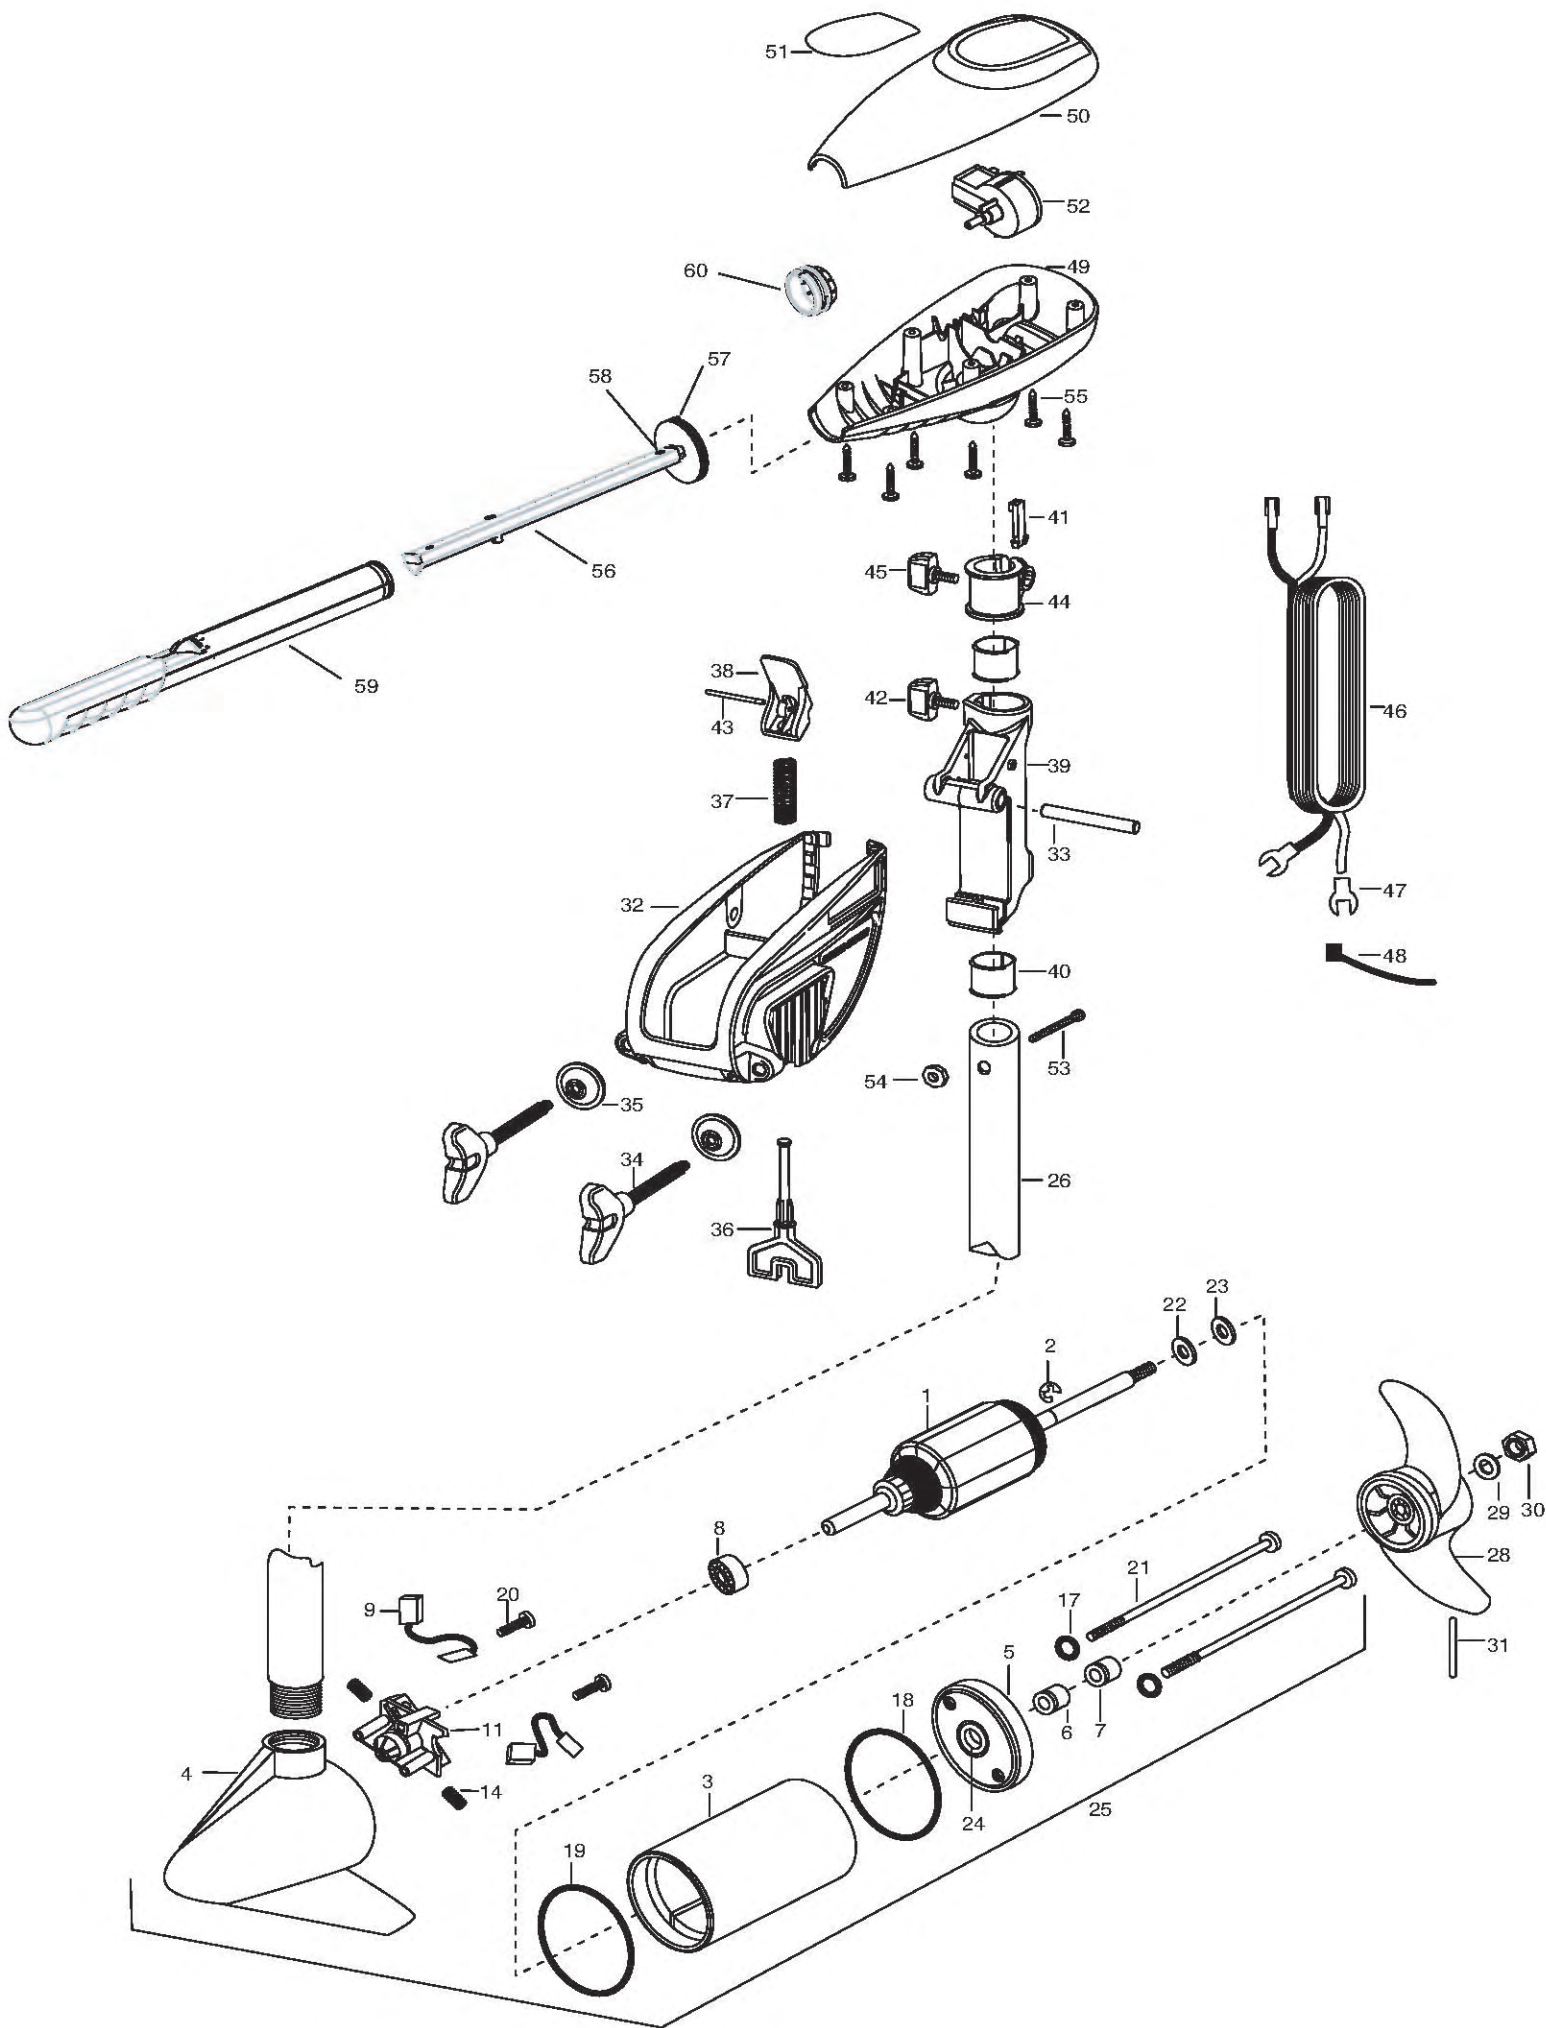

ENDURA PRO 38
38 LBS THRUST
12 VOLT 38 AMPS
36" SHAFT

for use with "AI" serial numbers
3-year warranty from the date of purchase

For Parts and Service
Call 1-888-404-1119
www.mikesreelrepair.com

1	2-100-278	ARMATURE ASSEMBLY 12v 3.25	■	2771818	BRACKET & HINGE ASSEMBLY (INCLUDES- 32—43)	56	2990919	INNER HANDLE ASSEMBLY
2	788-015	RETAINING RING	■	2771910	BRACKET ASSEMBLY (INCLUDES- 32,34,35)	57	2060405	PIVOT, HANDLE
3	2-200-079	HOUSING ASSEMBLY CENTER 3.25 TXT	*32	2061910	BRACKET	58	2012102	SCREW
4	2-300-132	BRUSH END HOUSING ASSEMBLY 3.25 SP.CO	33	2060510	PIN-HINGE	59	299-0929	OUTER HANDLE ASSEMBLY
5	2-400-187	PLAIN END HOUSING ASSEMBLY 3.25	*34	2061300	SCREW-CLAMP [2.EA]	60	2060009	FRONT BEARING
6	880-003	SEAL	*35	2011710	WASHER-CLAMP SCREW [2.EA]	■	2883460	SEAL AND O RING KIT
7	880-006	SEAL W/SHIELD	36	2063605	T-BAR, PLASTIC			
8	140-010	BALL BEARING	37	2062706	SPRING- (T-BAR)			
9	188-052	BRUSH ASSEMBLY [2.EA]	38	2067201	LEVER-TILT BLACK			
11	738-030	BRUSH PLATE W/HOLDER 3.25	39	2061810	HINGE-PLASTIC			
14	975-032	SPRING- COMPRESSION [2.EA]	40	2037301	BUSHING-HINGE [2.EA]			
17	701-007	O-RING- THRU BOLT [2.EA]	41	2062800	TENSION BLOCK-SNAP IN			
18	701-039	O-RING MK406460	42	2011385	SCREW, TENSION/KNOB			
19	701-041	O-RING	43	2060515	PIN, TILT LEVER			
20	830-001	SCREW- SELF THREAD 8-32X1.7 [2.EA]	44	2061520	COLLAR-DEPTH			
21	830-078	THRU BOLT 8-32X8.0 [2.EA]	45	2011365	SCREW-COLLAR/NEW KNOB			
22	990-067	WASHER- STEEL THRUST	46	2020605	LEADWIRE (14 GA) W/SPADE TERM			
23	990-070	WASHER- NYLATRON [2.EA]	47	2020703	SPADE TERMINAL 14GA HD [2.EA]			
24	144-049	FLANGE BEARING (SERVICE ONLY)	48	2026300	TIE WRAP			
25	2069241	MOTOR ASSEMBLY 12V 3.25 5SPC TXT	49	2062510	CONTROL BOX			
26	2032046	TUBE, COMPOSITE 36"	50	2060214	CONTROL BOX COVER			
■	1378121	PROP W/DRIVE PIN, WASHER, NUT KIT	51	2065649	DECAL COVER ENDURA PRO 38			
28	2061122	PROPELLER 3.25 HUB DIA	52	2064023	SWITCH-FWD/REV 5 SP			
29	2151726	WASHER- 5/16 STD SS	53	2033401	SCREW-10-24 X 1-3/4			
30	2053101	NUT-PROP NYLOCK (MED) SS	54	2013110	NUT-10-24 HEX			
31	2092600	PIN-DRIVE	55	2012100	SCREW-8-18 X 5/8 [6.EA]			