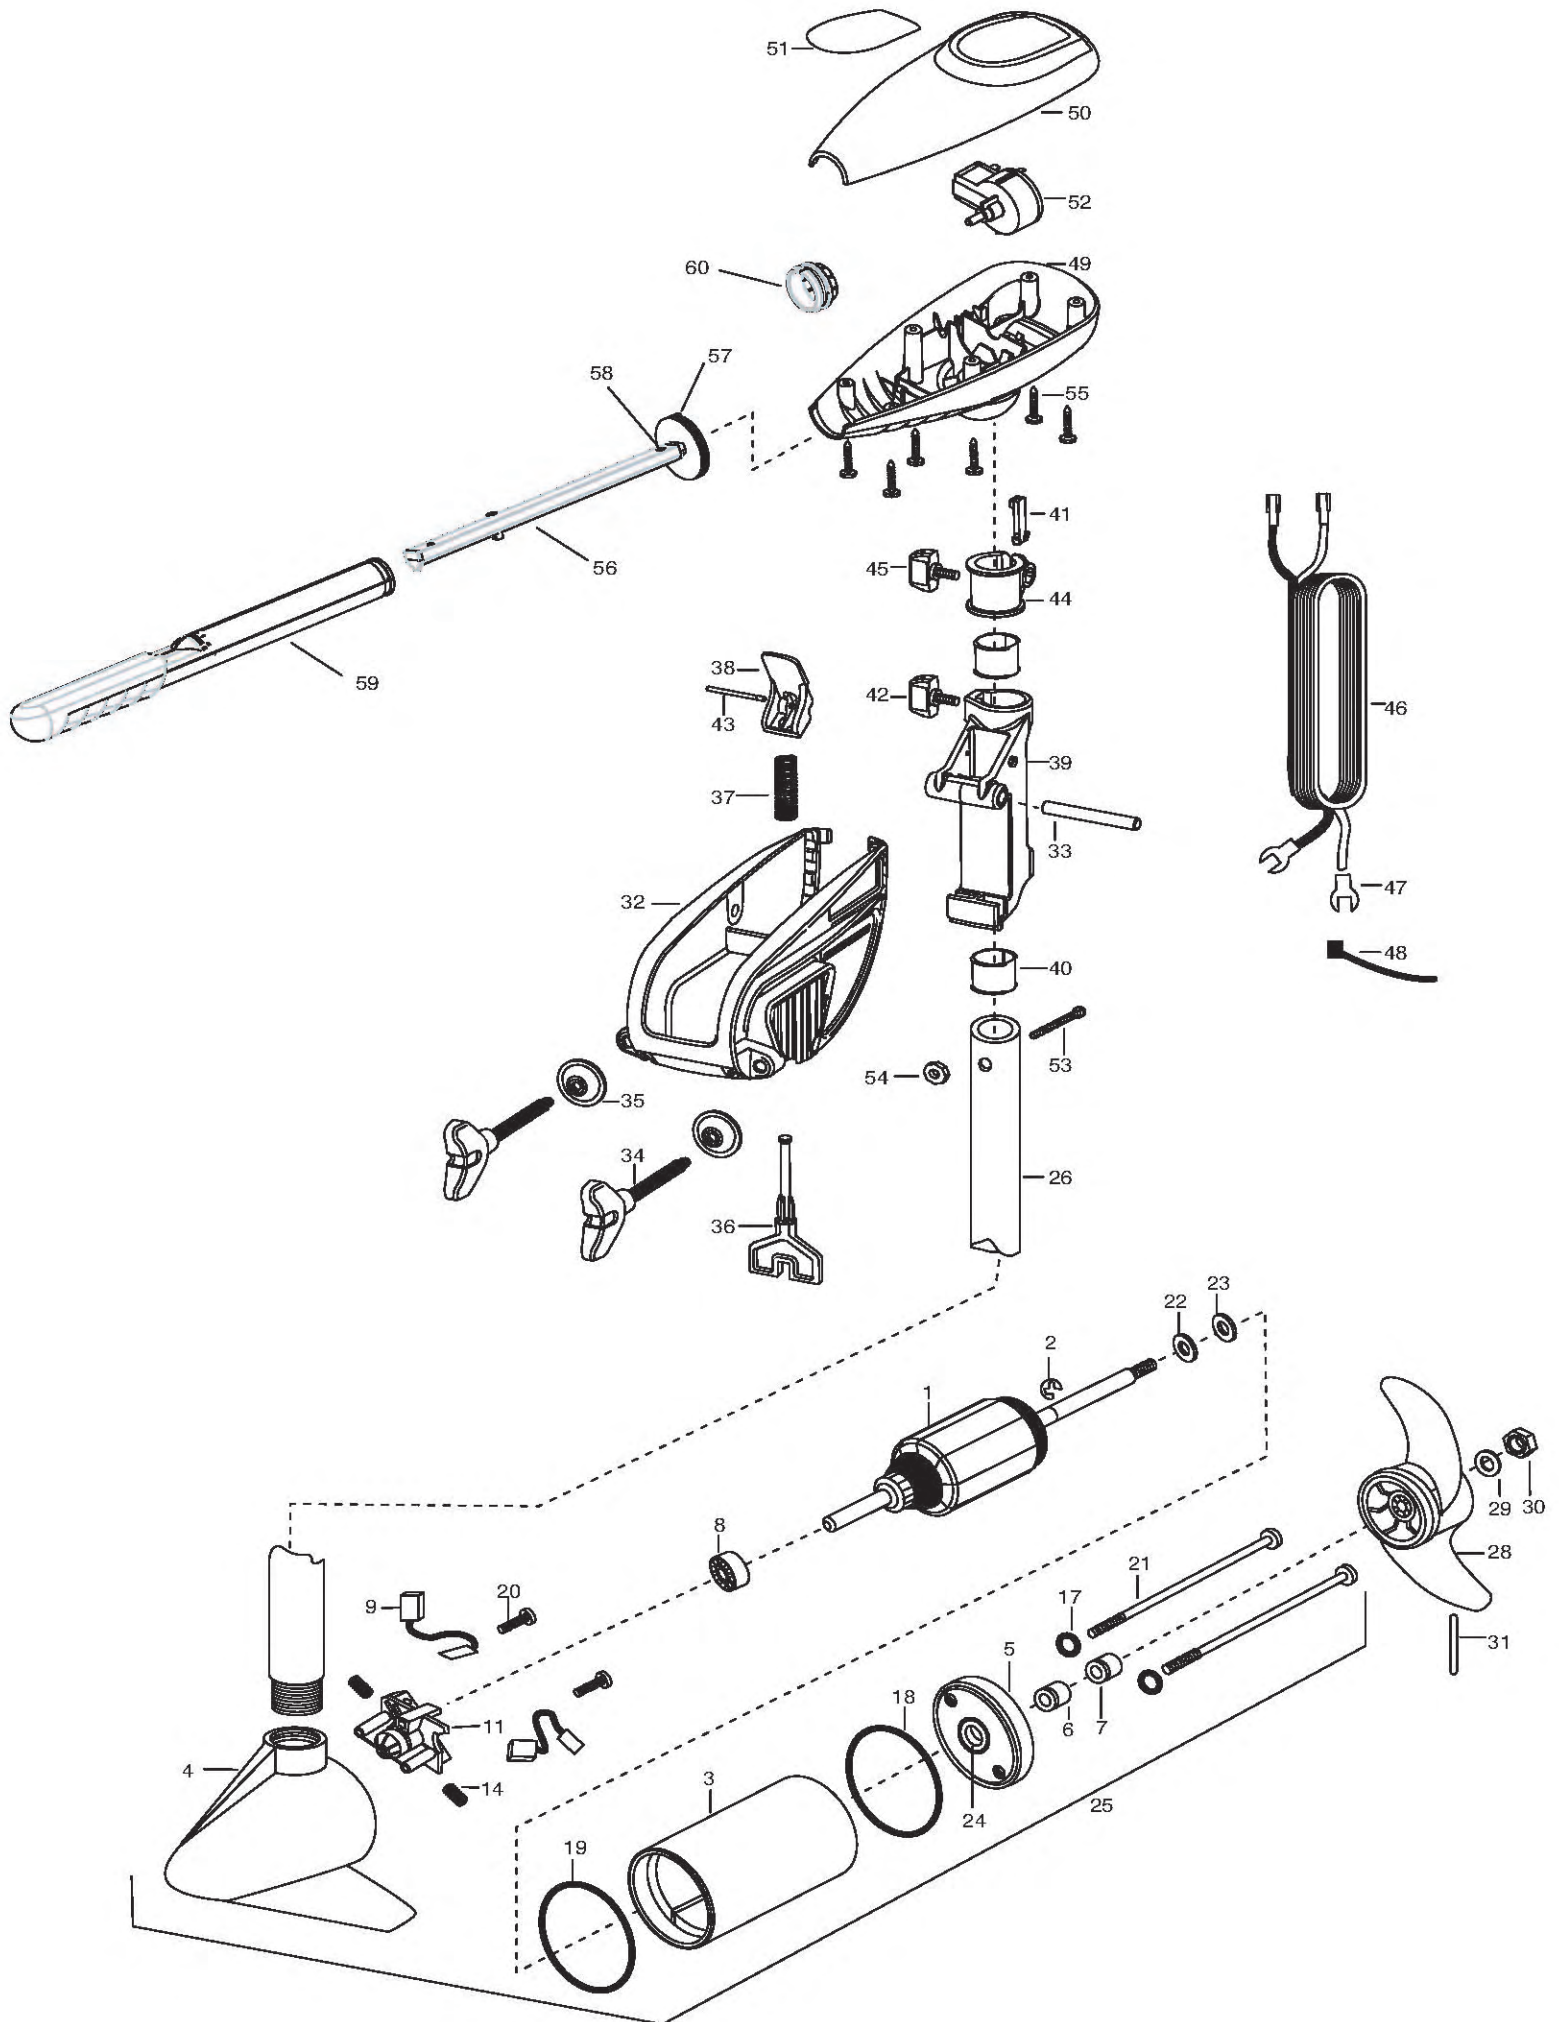

1	2-100-278	ARMATURE ASSEMBLY 12v 3.25	■ 2771818	BRACKET & HINGE ASSEMBLY (INCLUDES- 32—43)	56	2990919	INNER HANDLE ASSEMBLY
2	788-015	RETAINING RING	■ 2771910	BRACKET ASSEMBLY (INCLUDES- 32,34,35)	57	2060405	PIVOT, HANDLE
3	2-200-079	HOUSING ASSEMBLY CENTER 3.25 TXT	*32 2061910	BRACKET	58	2012102	SCREW
4	2-300-132	BRUSH END HOUSING ASSEMBLY 3.25 SP.CO	33 2060510	PIN-HINGE	59	2990929	OUTER HANDLE ASSEMBLY
5	2-400-187	PLAIN END HOUSING ASSEMBLY 3.25	*34 2061300	SCREW-CLAMP [2.EA]	60	2060009	FRONT BEARING
6	880-003	SEAL	*35 2011710	WASHER-CLAMP SCREW [2.EA]	■	2883460	SEAL AND O RING KIT
7	880-006	SEAL W/SHIELD	36 2063605	T-BAR, PLASTIC			
8	140-010	BALL BEARING	37 2062706	SPRING- (T-BAR)			
9	188-052	BRUSH ASSEMBLY [2.EA]	38 2067201	LEVER-TILT BLACK			
11	738-030	BRUSH PLATE W/HOLDER 3.25	39 2061810	HINGE-PLASTIC			
14	975-032	SPRING- COMPRESSION [2.EA]	40 2037301	BUSHING-HINGE [2.EA]			
17	701-007	O-RING- THRU BOLT [2.EA]	41 2062800	TENSION BLOCK-SNAP IN			
18	701-039	O-RING MK406460	42 2011385	SCREW, TENSION/KNOB			
19	701-041	O-RING	43 2060515	PIN, TILT LEVER			
20	830-001	SCREW- SELF THREAD 8-32X1.7 [2.EA]	44 2061520	COLLAR-DEPTH			
21	830-078	THRU BOLT 8-32X8.0 [2.EA]	45 2011365	SCREW-COLLAR/NEW KNOB			
22	990-067	WASHER- STEEL THRUST	46 2050609	LEADWIRE (10 GA) W/SPADE TERM			
23	990-070	WASHER- NYLATRON [2.EA]	47 2020703	SPADE TERMINAL 14GA HD [2.EA]			
24	144-049	FLANGE BEARING (SERVICE ONLY)	48 2026300	TIE WRAP			
25	2069241	MOTOR ASSEMBLY 12V 3.25 5SPC TXT	49 2062510	CONTROL BOX			
26	2032046	TUBE, COMPOSITE 36"	50 2060214	CONTROL BOX COVER			
■	1378121	PROP W/DRIVE PIN, WASHER, NUT KIT	51 2065640	DECAL COVER ENDURA 40			
28	2061122	PROPELLER 3.25 HUB DIA	52 2064023	SWITCH-FWD/REV 5 SP			
29	2151726	WASHER- 5/16 STD SS	53 2033401	SCREW-10-24 X 1-3/4			
30	2053101	NUT-PROP NYLOCK (MED) SS	54 2013110	NUT-10-24 HEX			
31	2092600	PIN-DRIVE	55 2012100	SCREW-8-18 X 5/8 [6.EA]			