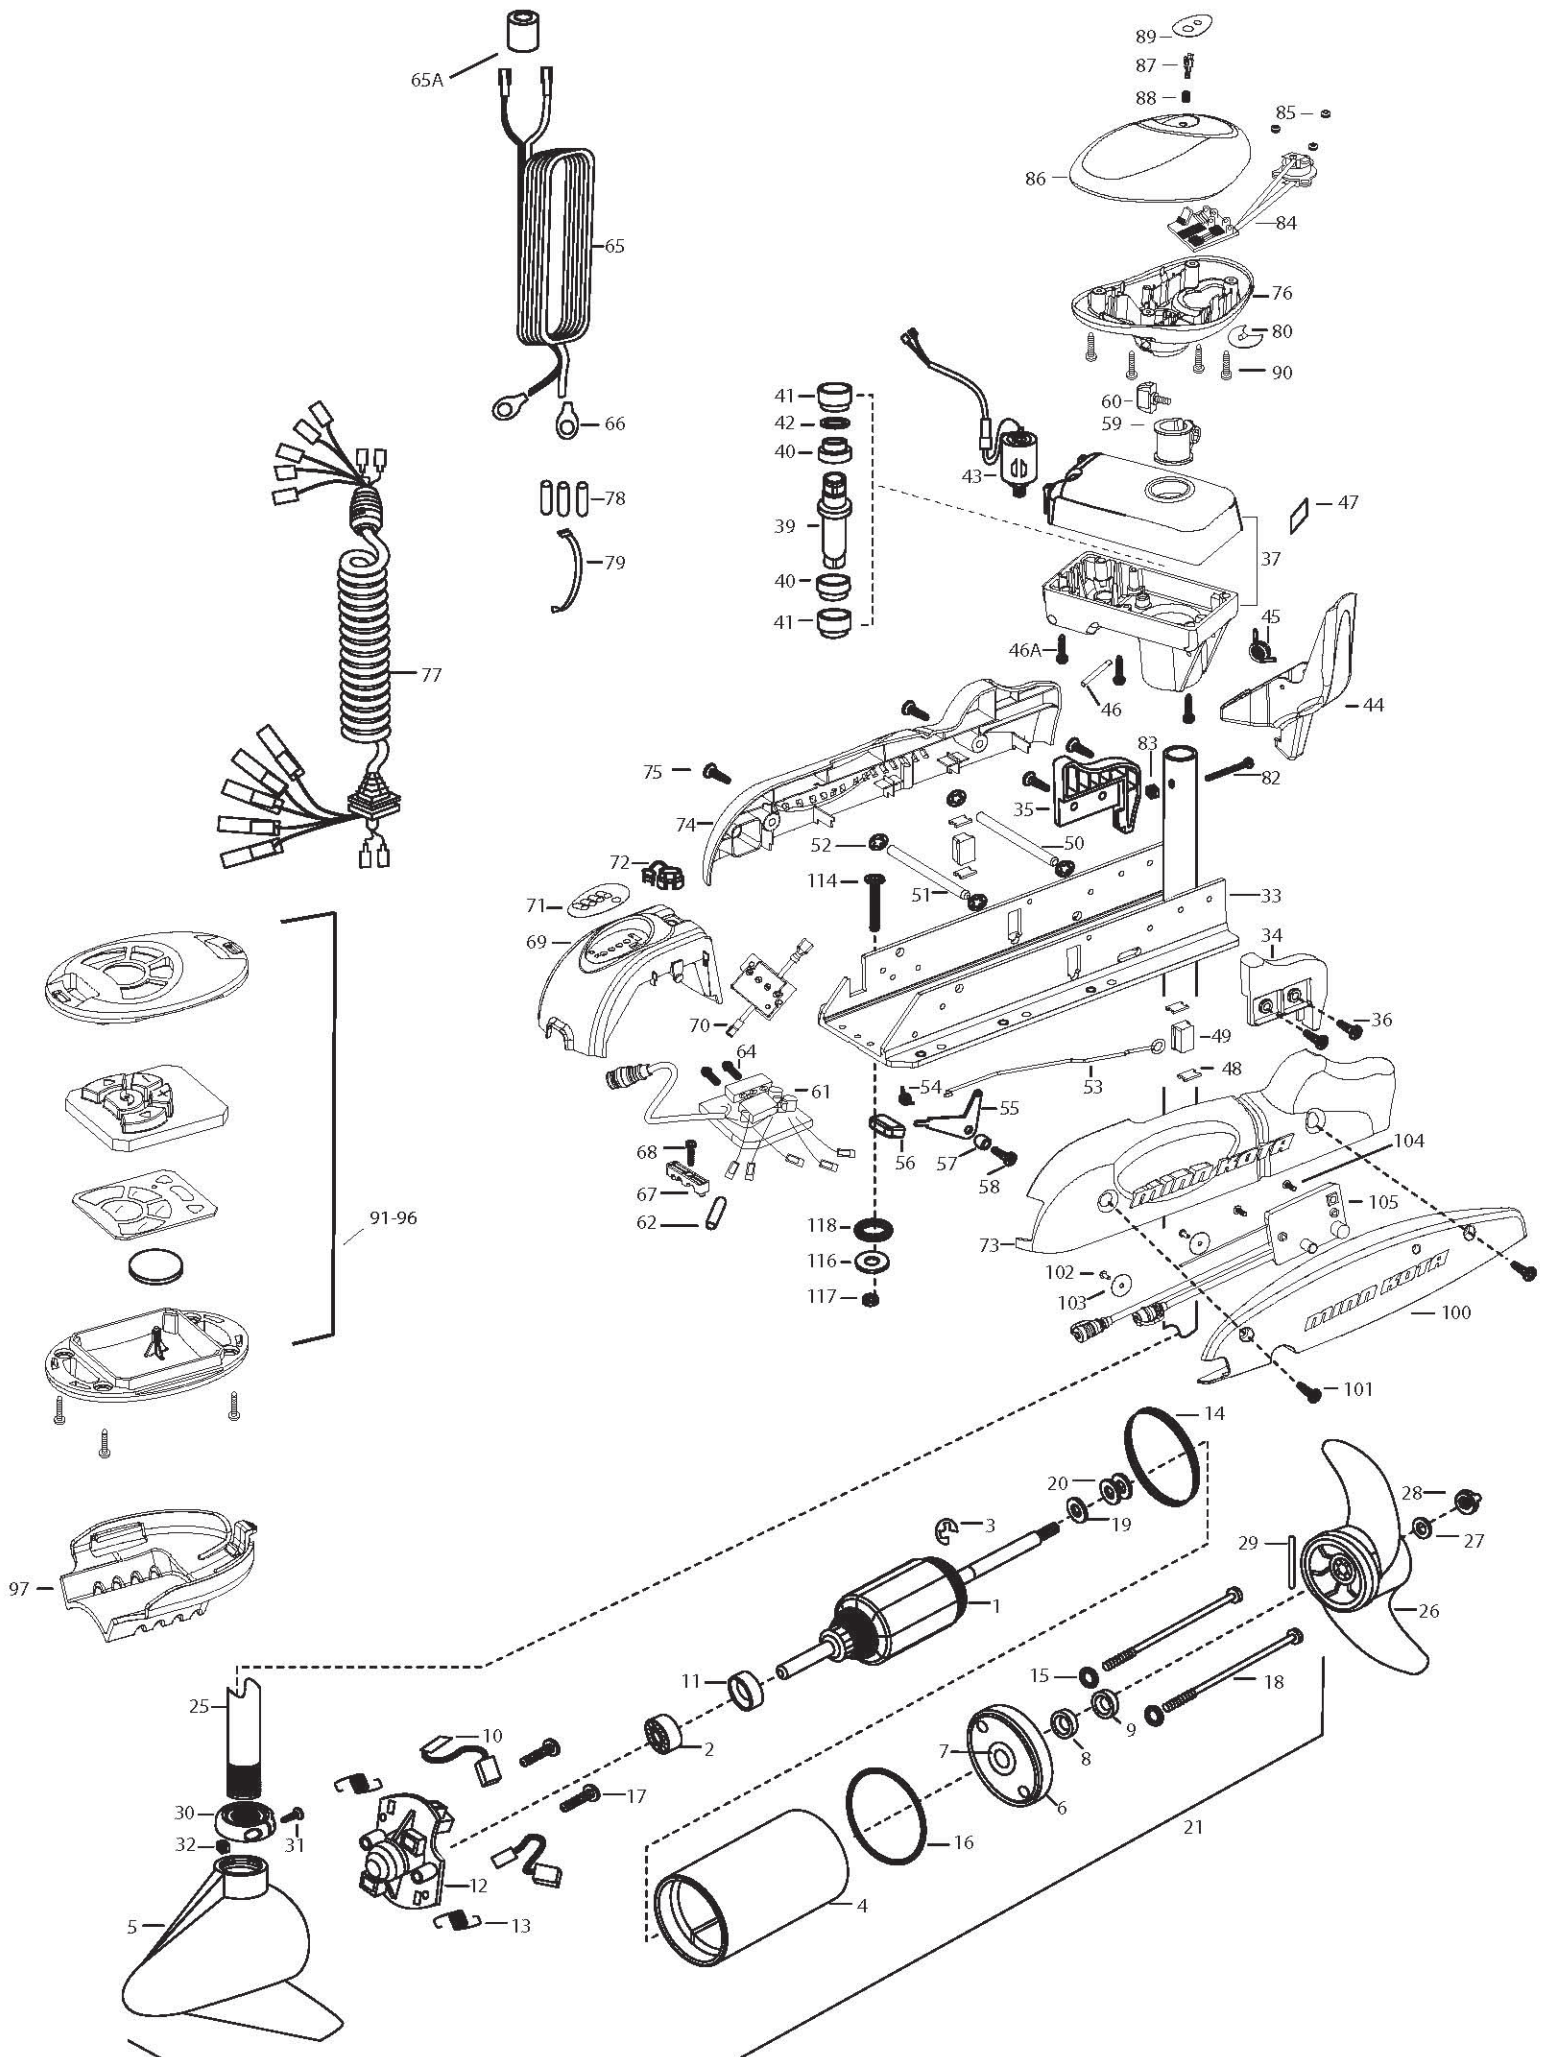

1	2-100-119	ARMATURE ASSEMBLY 24V VARS TXT	*41	2307305	BUSHING- OUTER [2.EA]	83	2333101	NUT-HEX 10-24 NYLOC
2	140-010	BALL BEARING	*42	2304603	O-RING	84	2994014	CNTRL BOARD/AP COMPASS ASSEMBLY
3	788-015	RETAINING RING	43	2307050	MOTOR- DRIVE HOUSING HIGH SPD		2994015	COMPASS BOARD, SOUT HEMISPHERE
4	2-200-304	HOUSING ASSEMBLY CENTER 3.62 TXT	44	2307201	LATCH HANDLE PD/AP	85	2302960	GROMMET-COMPASS [3.EA]
5	421-336	HOUSING -BRUSH END 3.62 TXT	45	2302750	SPRING- LATCH TORSION PD/AP	86	2300243	CONTROL BOX COVER- RIPTIDE WHITE
6	2-400-337	PLAIN END HOUSING ASSEMBLY 3.625	46	2302628	PIN- ROLL 3/16X2 SS	87	2304082	ACTUATOR- SWITCH ON/OFF A/P
7	144-049	BEARING - FLANGE (SERVICE ONLY)	46A	2303405	SCREW - DRIVE HOUSING [6 EA]	88	2303752	SPRING- ACTUATOR PD/AP SS
8	880-003	SEAL	47	2305564	DECAL-STOW/DEPLOY	89	2305656	DECAL- COVER 70 pd/ap
9	880-006	SEAL WITH SHIELD	48	2305110	PAD-PIVOT SUPT [4.EA]	90	2012100	SCREW-8-18 X 5/8 THD CUT [4.EA]
10	188-037	BRUSH ASSEMBLY [2.EA]	49	2305103	PIVOT PAD- NEW MTR'L [2.EA]			
11	725-050	BRUSH RETENTION- PAPER TUBE	50	2330510	PIN-LATCH PD BASE SS	■	2994020	COPILOT TRANSMITTER
12	738-036	BRUSH PLATE W/HOLDER	51	2330520	PIN-PIVOT PD BASE SS	91		CASE, COVER, TRANSMITTER
13	975-040	SPRING - TORSION [2.EA]	52	2013100	NUT-SPEED [4.EA]	92		KEYPAD
14	337-036	GASKET	53	2303612	ROD-RELEASE RT/AP S	93		CIRCUIT BOARD, TRANSMITTER
15	701-008	O-RING, THRU-BOLT [2.EA]	54	2322700	SPRING-RELEASE LEVER	94		BATTERY, COIN
16	701-081	O-RING	55	2333705	LEVER-RELEASE SS	95		CASE, BOTTOM, TRANSMITTER
17	830-007	SCREW-8-32 [2.EA]	56	2300101	RELEASE-KNOB	96		SCREW, TRANSMITTER [4EA]
18	830-042	THRU-BOLT 10-32X8.83 [2.EA]	57	2301700	SPACER-RELEASE LEVER	97	2371990	ROD MOUNT
19	990-067	WASHER- STEEL THRUST	58	2332104	SCREW-1/4-20 X 5/8 SS	■	2994089	RECEIVER ASSEMBLY V2, COPILOT
20	990-070	WASHER - NYLATRON [2.EA]	59	2031522	COLLAR- DRIVE (W/INSERT)	100	2372511	CASE, RECEIVER WHT
21	2096036	MOTOR ASSEMBLY 24V 3.62	60	2011366	SCREW-COLLAR/NEW KNOB SS	101	2373442	SCREW 1/4-20 X 1.75 SS [2EA]
25	2032021	TUBE- COMPOSITE WHT 48"	61	2304058	CONTROL BOARD ASSEMBLY- 24V PD	102	2373450	SCREW #8 X 3/8 [2EA]
	2032022	TUBE- COMPOSITE WHT 54"	62	2355403	SHRINK TUBE-3/8 ODX2	103	2371727	WASHER [2EA]
	2032025	TUBE- COMPOSITE WHT 60"	64	2303434	SCREW-8-32 X 5/8 [3.EA]	104	2373418	SCREW #8 X 5/8 SS
■	1378131	PROPELLER KIT	65	2090651	LEADWIRE IOGA 44"	105	2374089	CIRCUIT BOARD V2, RECEIVER
26	2091160	PROPELLER W/WEDGE 2	65A	2307310	BEAD - FERRITE (CE MODELS ONLY)	■	2994864	BAG ASSEMBLY- (BOLT,NUT,WASHERS)
27	2151726	WASHER-5/16 SS	66	2020700	TERMINAL RING [2.EA]	*114	2263462	BOLT-MOUNTING-1/4X2 W/STG [6.EA]
28	2198400	ANODE- ZINC 3.25/3.625 LWR U	67	2321310	STRAIN RELIEF- BRACKET PD/AP	*116	2261713	WASHER-1/4 [6.EA]
29	2092600	PIN-DRIVE	68	2323405	SCREW-1/4-20 X 5/8 SS	*117	2263103	NUT NYLOK 1/4-20 MTG [6.EA]
30	2301545	COLLAR- LATCH PD/AP	69	2306556	HOUSING- CENTER PD/AP WHIT	*118	2301720	WASHER-MOUNTING RUBBER [6.EA]
31	2303434	SCREW- 8-32X5/8 MACH PHCR	70	2074081	BATTERY GAUGE - 24 VOLT			
32	2303112	NUT 8-32 NYLOC SS	71	2316606	DECAL- BATT GAUGE H RT AP			
33	2301935	EXTRUSION- BASE MACHINED	72	2302935	STRAIN RELIEF-DR. HOUSING			
34	2303932	MOTOR REST- RIGHT 3-5/8	73	2303944	SIDEPLATE (RIGHT) WHITE			
35	2303937	MOTOR REST- LEFT 3-5/8	74	2303949	SIDEPLATE(LEFT) WHITE			
36	2332104	SCREW 1/4-20X5/8 SELF TAP [4.EA]	75	2332104	SCREW-1/4-20 X 5/8 SS			
37	2771827	DRIVE HOUSING / LATCH HANDLE WHITE	76	2302516	CONTROL BOX WHT			
■	2882011	BUSHING/ OUTSHAFT KIT (INCLUDES 39-42)	77	2991285	COIL CORD WSTRAIN RELIEF 48, 54"			
*39	2302010	DRIVE HOUSING OUTPUT SHAFT	78	2065400	WIRE INSULATOR-LGE 1-3/4 [3.EA]			
*40	2307304	BUSHING- INNER [2.EA]	79	2256300	TIE WRAP-5" BLACK			
			80	2224703	INSERT- PLUG WHITE			
			82	2332102	SCREW-10-24 X 1-3/4			