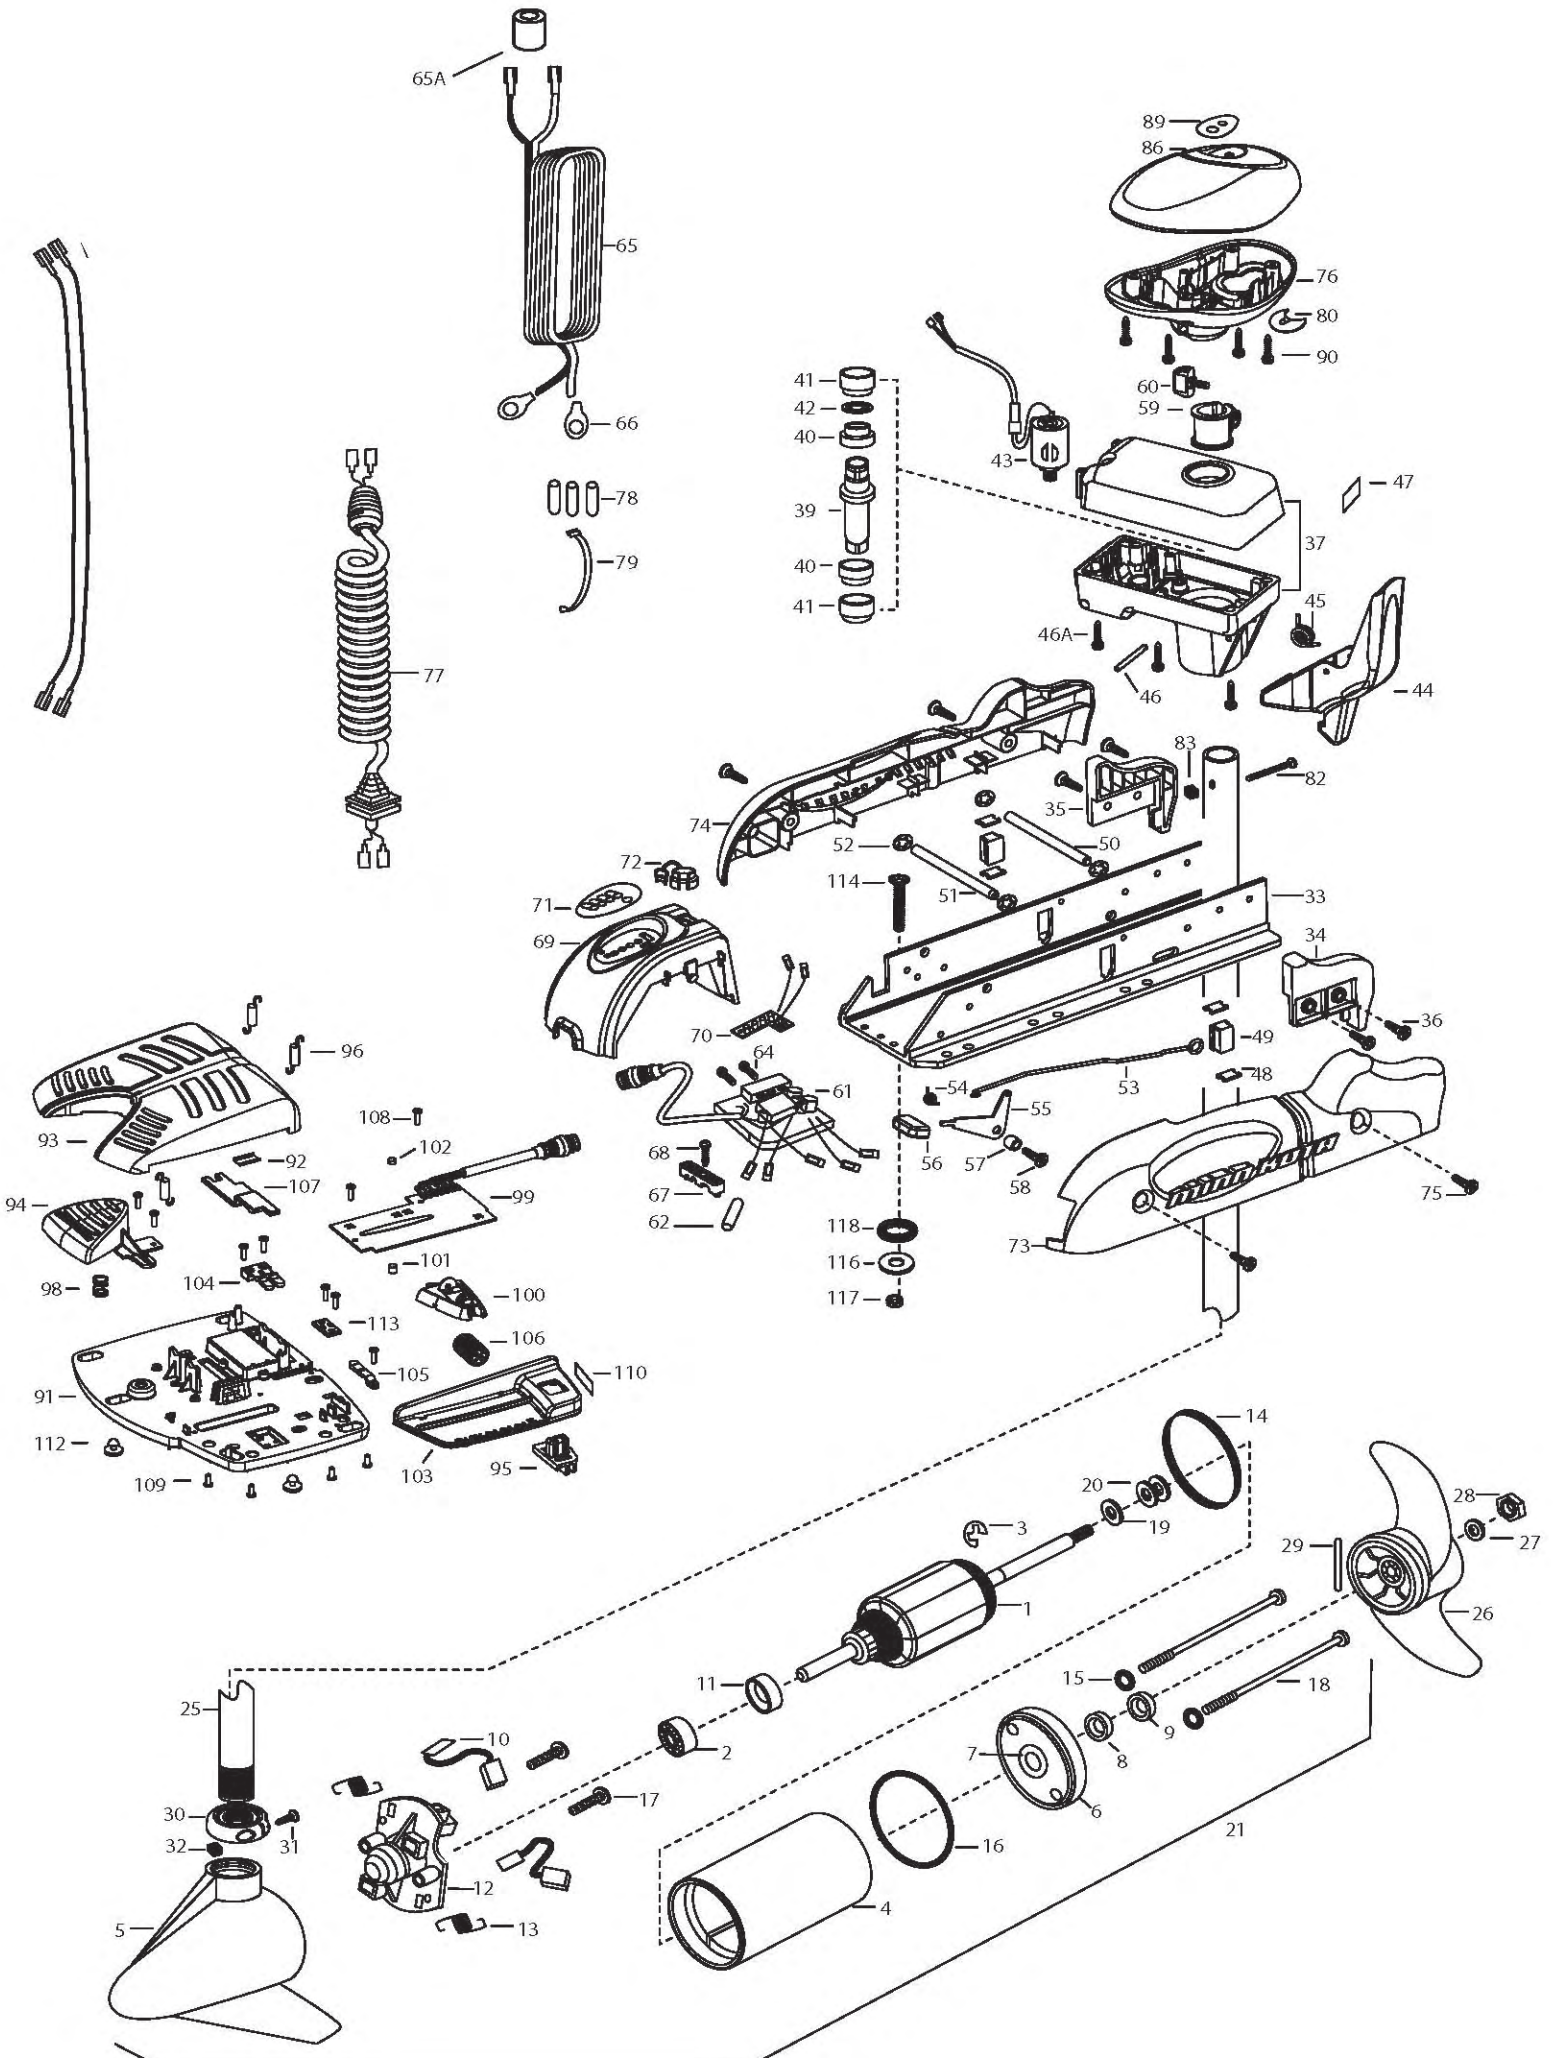

40PD V2
40 LBS THRUST
12 VOLT 42 AMPS
48" SHAFT

for use with "AI" serial numbers
3-year warranty from the date of purchase

For Parts and Service
Call 1-888-404-1119
www.mikesreelrepair.com

1	2-100-201	ARMATURE ASSEMBLY 12V VARS TXT	43	2307050	MOTOR- DRIVE HOUSING HIGH SPD	82	2033400	SCREW-10-24 X 1-3/4 PPH Z/P
2	140-010	BALL BEARING	44	2307201	LATCH HANDLE PD/AP	83	2013110	NUT-HEX 10-24 ZCP
3	788-015	RETAINING RING	45	2302750	SPRING- LATCH TORSION PD/AP	86	2300237	CONTROL BOX COVER- POWERDRIVE
4	2-200-079	HOUSING ASSEMBLY CENTER 3.25 TXT	46	2302627	PIN- ROLL ZINC	89	2315680	DECAL- COVER 40PD
5	421-132	HOUSING BRUSH END 3.25 TXT	46A	2303407	SCREW - DRIVE HOUSING [6 EA]	90	2012100	SCREW-8-18 X 5/8 THD CUT [4.EA]
6	2-400-187	PLAIN END HOUSING ASSEMBLY 3.25	47	2305564	DECAL-STOW/DEPLOY	■	2994725	FOOT PEDAL ASSEMBLY
7	144-049	BEARING - FLANGE (SERVICE ONLY)	48	2305110	PAD-PIVOT SUPT [4.EA]	91	2304505	FOOT PEDAL BASE
8	880-003	SEAL	49	2305103	PIVOT PAD- NEW MTR'L [2.EA]	92	2308501	WEAR PLATE FOOT PDL
9	880-006	SEAL WITH SHIELD	50	2300500	PIN-LATCH	93	2300255	FOOT PEDAL, CORDED UPPER
10	188-052	BRUSH ASSEMBLY [2.EA]	51	2300510	PIN-PIVOT	94	2303723	BUTTON, MOMENTARY
12	738-030	BRUSH PLATE W/HOLDER	52	2013100	NUT-SPEED [4.EA]	95	2303722	BUTTON, MOM/CON
13	975-032	SPRING - COMPRESSION [2.EA]	53	2303612	ROD-RELEASE RT/AP S	96	2302730	SPRING-LONG-UPPER PEDAL [3.EA]
14	701-041	O-RING	54	2322700	SPRING-RELEASE LEVER	98	2302732	SPRING-LOWER PEDAL
15	701-007	O-RING, THRU-BOLT [2.EA]	55	2303710	LEVER-RELEASE	99	2304052	CONTROL BOARD ASSEMBLY-FT PDL
16	701-039	O-RING	56	2300101	RELEASE-KNOB	100	2308620	SLIDER, SPEED
17	830-001	SCREW-8-32 [2.EA]	57	2301700	SPACER-RELEASE LEVER	101	2308409	MAGNET, 1/4 X 1/4
18	830-078	THRU BOLT 8-32 X 8.96 [2. EA	58	2303430	SCREW-1/4-20 X 5/8	102	2308408	MAGNET, 1/4 X 1/8
19	990-067	WASHER- STEEL THRUST	59	2031522	COLLAR- DRIVE (W/INSERT)	103	2300252	COVER, SPEED SELECTOR
20	990-070	WASHER - NYLATRON [2.EA]	60	2011365	SCREW-COLLAR/NEW KNOB	104	2308606	SWITCH, DOUBLE FINGER
21	2068253	MOTOR ASSEMBLY 12V 3.25 48"	61	2304055	CONTROL BOARD ASSEMBLY- 12V PD	105	2308608	SWITCH, SINGLE FINGER
25	2032075	TUBE-CARBON COMPOSITE 48"	62	2355410	SHRINK TUBE-3/8 ODX2	106	2307900	WHEEL, SPEED
■	1378126	PROPELLER KIT	64	2303434	SCREW-8-32 X 5/8 [3.EA]	107	2308625	SLIDER, STEERING
26	2061125	PROPELLER W/WEDGE	65	2090651	LEADWIRE IOGA 44"	108	2302100	SCREW-6-20 X 1/2 [9.EA]
27	2151726	WASHER-5/16 SS	65A	2307310	BEAD - FERRITE (CE MODELS ONLY)	109	2372103	SCREW-6.20 X 3/8 [4.EA]
28	2053101	NUT-PROP NYLOC	66	2020700	TERMINAL RING [2.EA]	110	2316600	DECAL, ON/OFF SWITCH
29	2092600	PIN-DRIVE	67	2321310	STRAIN RELIEF- BRACKET PD/AP	112	2994859	BAG ASSEMBLY- 4 RUBBER BUMPERS
30	2301545	COLLAR- LATCH PD/AP	68	2303405	SCREW-1/4-20 X 5/8	113	2302907	STRN RLF PD FP
31	2303434	SCREW- 8-32X5/8 MACH PHCR	69	2306555	HOUSING- CENTER PD/AP	■	2994864	BAG ASSEMBLY- (BOLT,NUT,WASHERS)
32	2303112	NUT 8-32 NYLOC SS	70	2074070	BATTERY GAUGE - 12 VOLT	*114	2263462	BOLT-MOUNTING-1/4X2 W/STG [6.EA]
33	2301934	EXTRUSION- BASE MACHINED	71	2316605	DECAL, BATTERY GAUGE	*116	2261713	WASHER-1/4 [6.EA]
34	2303930	MOTOR REST- RIGHT 3-1/4	72	2302935	STRAIN RELIEF-DR. HOUSING	*117	2263103	NUT NYLOK 1/4-20 MTG [6.EA]
35	2303935	MOTOR REST- LEFT 3-1/4	73	2303960	SIDEPLATE (RIGHT)PD MK	*118	2301720	WASHER-MOUNTING RUBBER [6.EA]
36	2303430	SCREW 1/4-20X5/8 SELF TAP [4.EA]	74	2303965	SIDEPLATE(LEFT)PD MK			
37	2771826	DRIVE HOUSING / LATCH HANDLE ASSY	75	2303430	SCREW-1/4-20 X 5/8- [4.EA]			
■	2882011	BUSHING/ OUTSHAFT KIT (INCLUDES 39-42)	76	2302515	CONTROL BOX PD/AP			
*39	2302010	DRIVE HOUSING OUTPUT SHAFT	77	2991280	COIL CORD WSTRAIN RELIEF 48, 54"			
*40	2307304	BUSHING- INNER [2.EA]		2991282	COIL CORD WSTRAIN RELIEF 60"			
*41	2307305	BUSHING- OUTER [2.EA]	78	2065400	WIRE INSULATOR-LGE 1-3/4 [3.EA]			
*42	2304603	O-RING	79	2256300	TIE WRAP-5" BLACK			
			80	2224702	INSERT- PLUG			
				2224700	INSERT- PLUG US2			