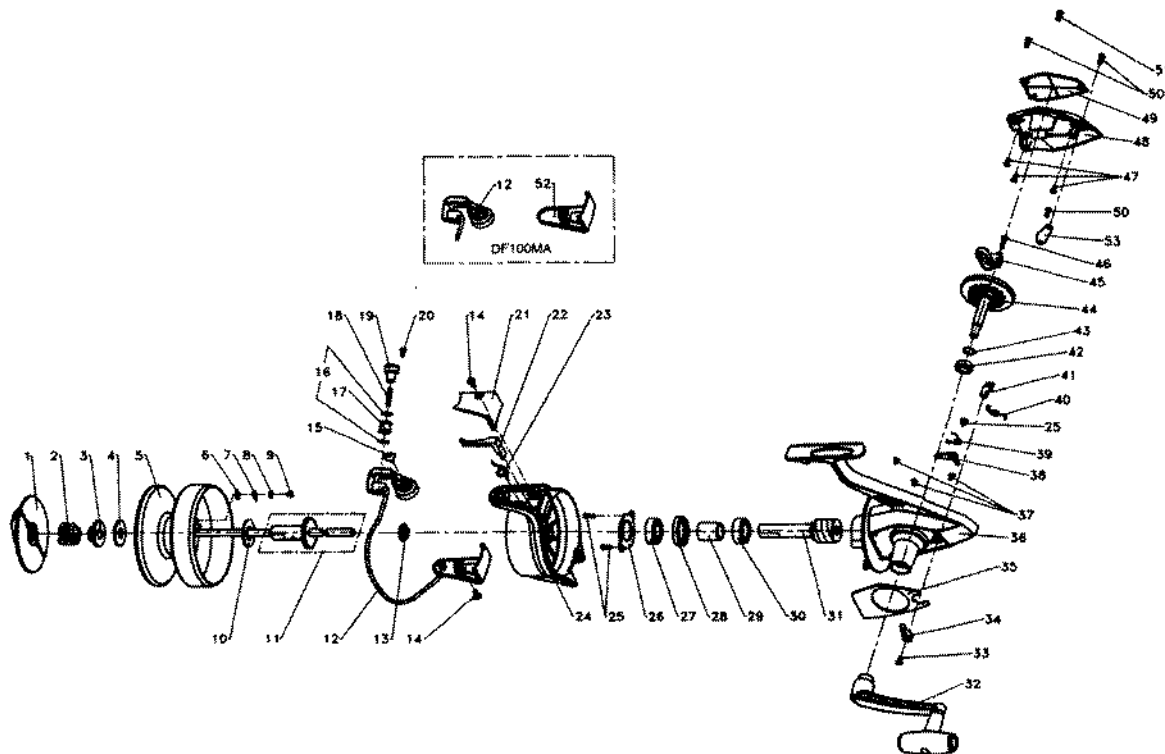

DF 100A

Key No.	Parts No.	Parts Name
1	W40-0001	DRAG KNOB
2	W40-0101	DRAG COIL SPRING
3	W40-0201	DRAG METAL
4	W40-0301	DRAG WASHER
5-9	W40-0401	SPOOL
6	W40-0501	CLICK PAWL
7	W40-0601	CLICK SPRING
8	W40-0701	CLICK PAWL WASHER
9	W40-0801	CLICK PAWL SCREW
10	W40-0901	CLICK PAWL WASHER B
11	W40-1001	MAIN SHAFT
12	W40-1101	BAIL
13	W40-1201	ROTOR NUT
14	W40-1301	BAIL HOLDER SCREW
15	W40-1401	BAIL ARM SCREW
16	W40-1501	LINE ROLLER WASHER
17	W40-1601	LINE ROLLER
18	W40-1701	LINE ROLLER PIN
19	W40-1801	LINE ROLLER COLLAR
20	W40-1901	LINE ROLLER SCREW
21	W40-2001	BAIL SPRING COVER
22	W40-2101	BAIL TRIP LEVER
23	W40-2201	BAIL TRIP LEVER SPRING
24	W40-2301	ROTOR
25	W40-2401	BEARING RET SCREW
26	W40-2501	BEARING RET

Key No.	Parts No.	Parts Name
27	W40-2601	BALL BEARING
28	W40-2701	BALL BEARING COLLAR
29	W40-2801	SPACING SLEEVE
30	W40-2651	PINION BUSHING
31	W40-2901	PINION GEAR
32	W40-3001	HANDLE
33	W40-3101	A/R LEVER SCREW
34	W40-3201	A/R LEVER
35	W40-3301	BODY NAME PLT
36	W40-3401	BODY
37	W40-3501	NAME PLT SCREW
38	W40-3601	A/R PAWL
39	W40-3701	A/R PAWL SPRING
40	W40-3801	A/R CAM SPRING
41	W40-3901	A/R CAM
42	W40-4051	DRIVE GEAR BUSHING
43	W40-4101	DRIVE GEAR WASHER
44	W40-4201	DRIVE GEAR
45	W40-4301	OSC SLIDER
46	W40-4401	OSC SLIDER PIN
47	W40-4501	NAME PLT SCREW
48	W40-4601	SIDE COVER
49	W40-4701	SIDE COVER NAME PLT
50	W40-4801	SIDE COVER SCREW A
51	W40-4901	SIDE COVER SCREW B
53	W40-5101	PLATE