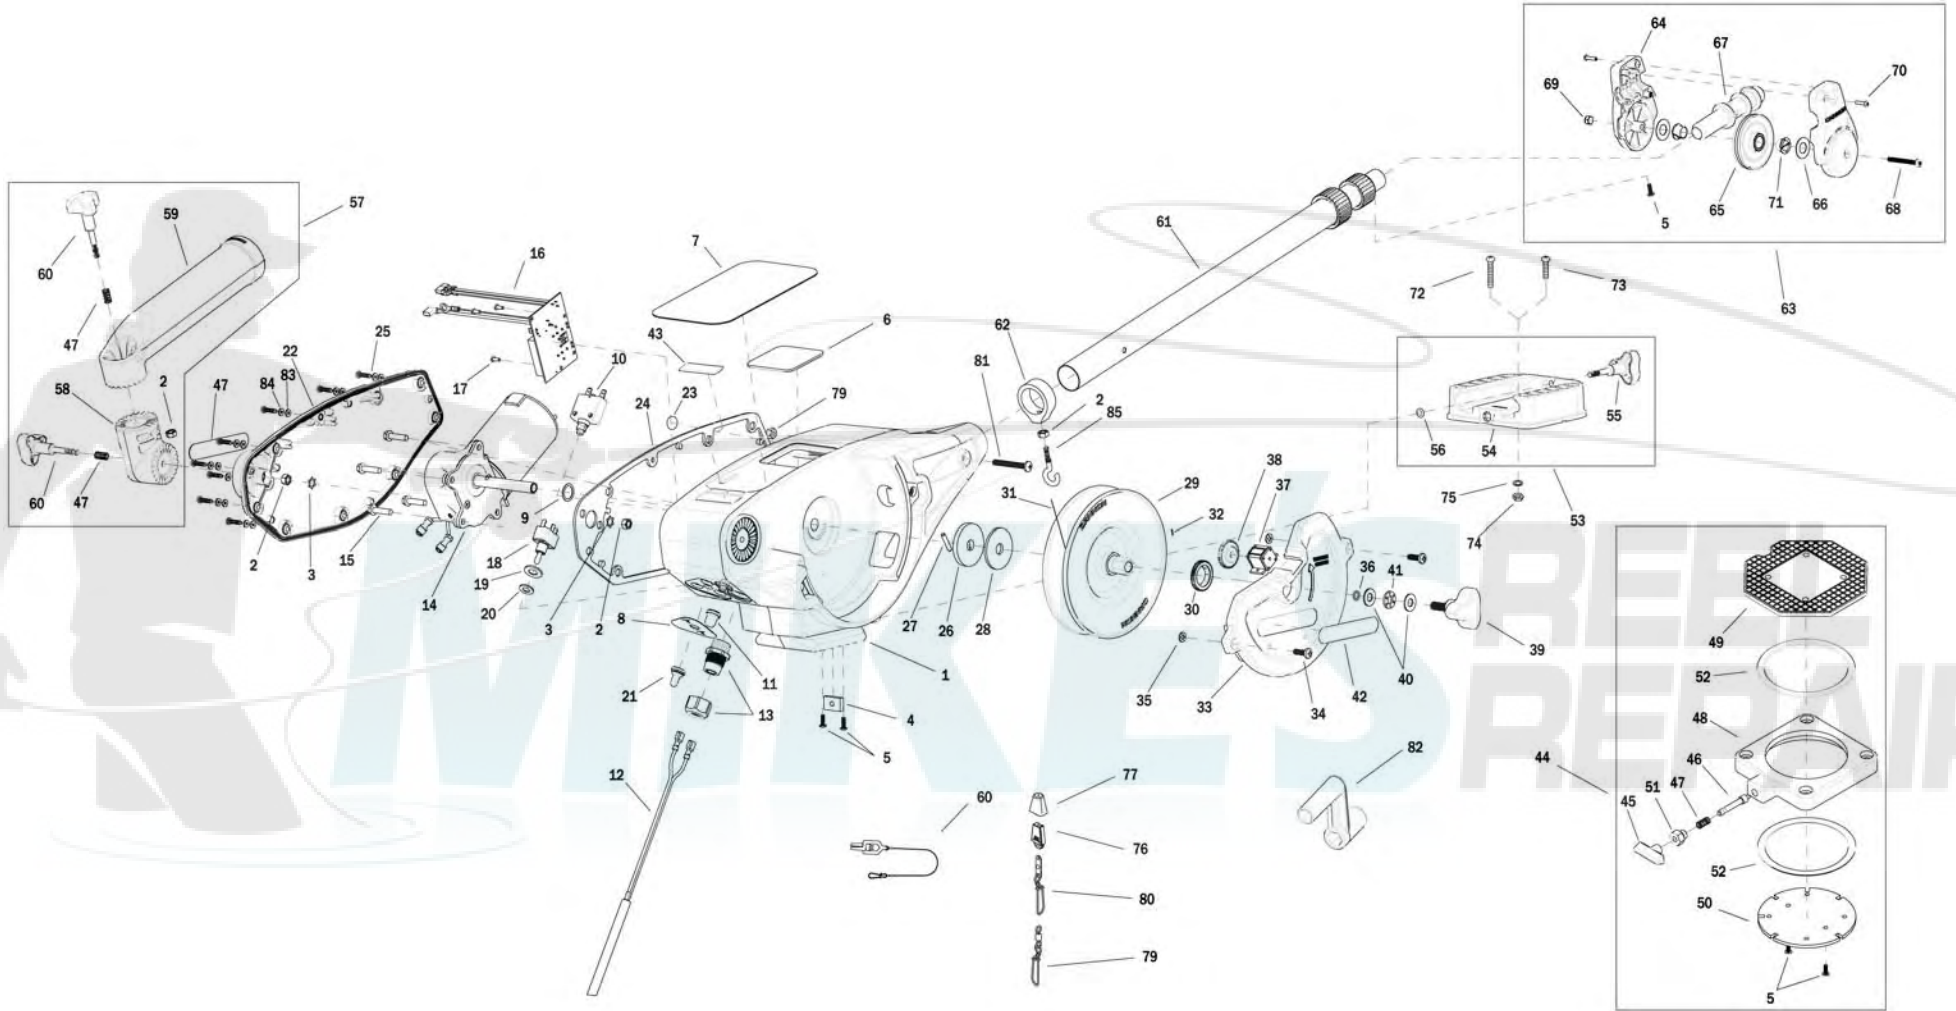

1902310 Magnum 10 STX TS

1902310 Magnum 10 STX TS

In the U.S.A., replacement parts may be ordered directly from CANNON Parts Dept., 121 Power Drive, Mankato, Minnesota 56001. Be sure to provide the MODEL and SERIAL numbers of your downrigger when ordering parts. Please use the correct part numbers from the parts list. Payment for any parts ordered from the CANNON parts department, may be by cash, personal check, Discover Card, MasterCard or VISA. To order, call 1-800-227-6433 or FAX 1-800-527-4464.

Magnum Series Wiring Diagram

NOTE:
ORIENT TOGGLE
SWITCH WITH
THE PURPLE
WIRE DOWN.