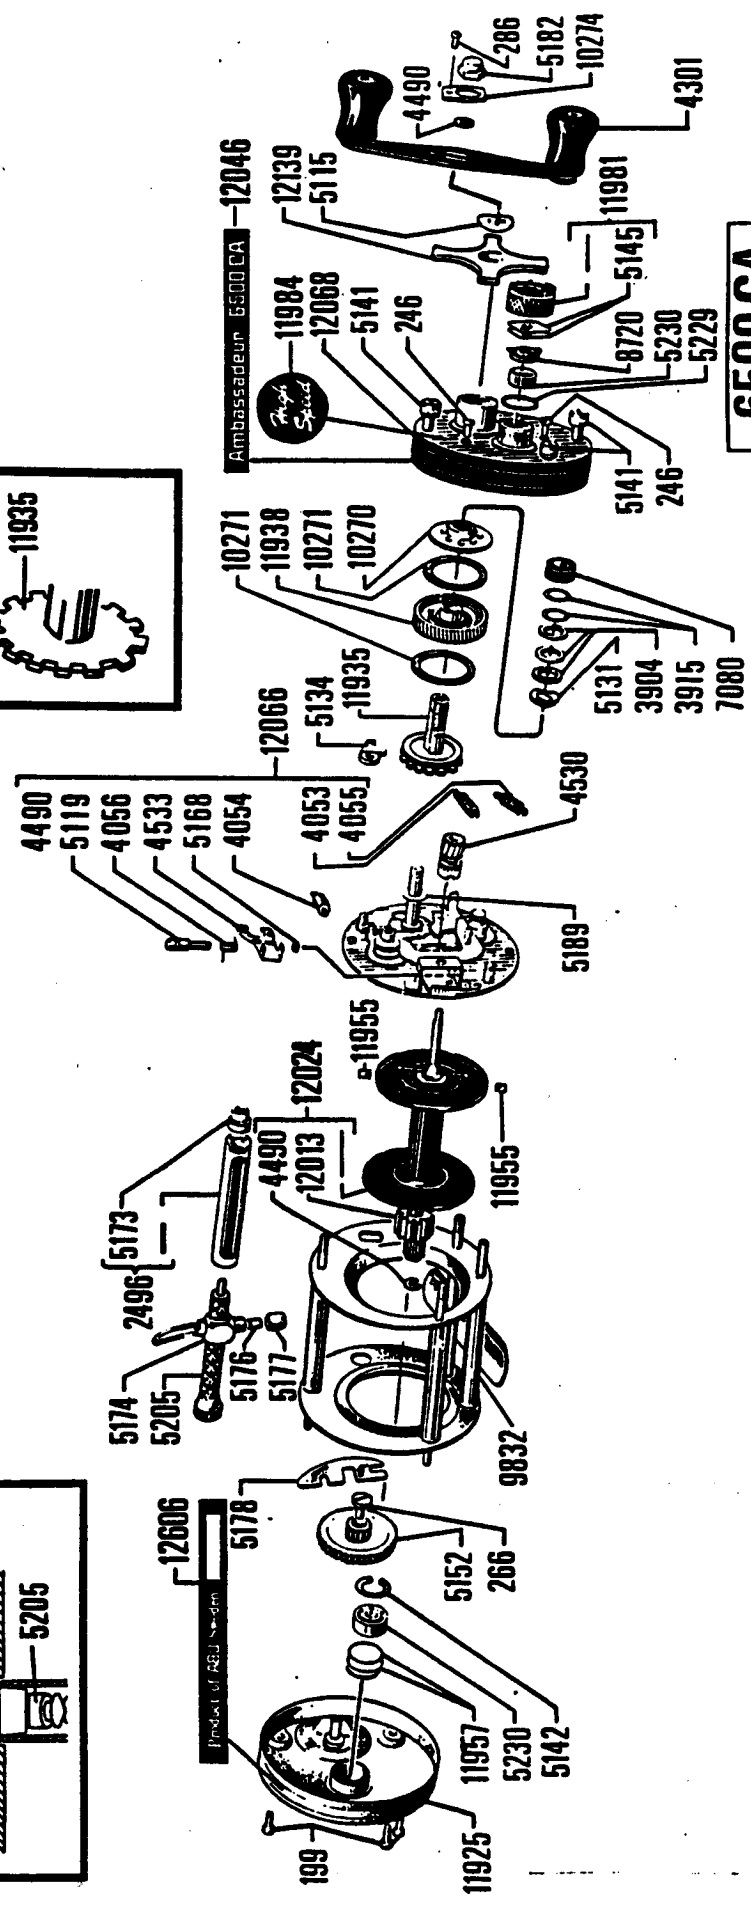

872.

For parts and service
call toll free: 1-888-404-1119
www.mikesreelrepair.com

6500 CA
80 06 00

For parts and service
call toll free: 1-888-404-1119
www.mikesreelrepair.com